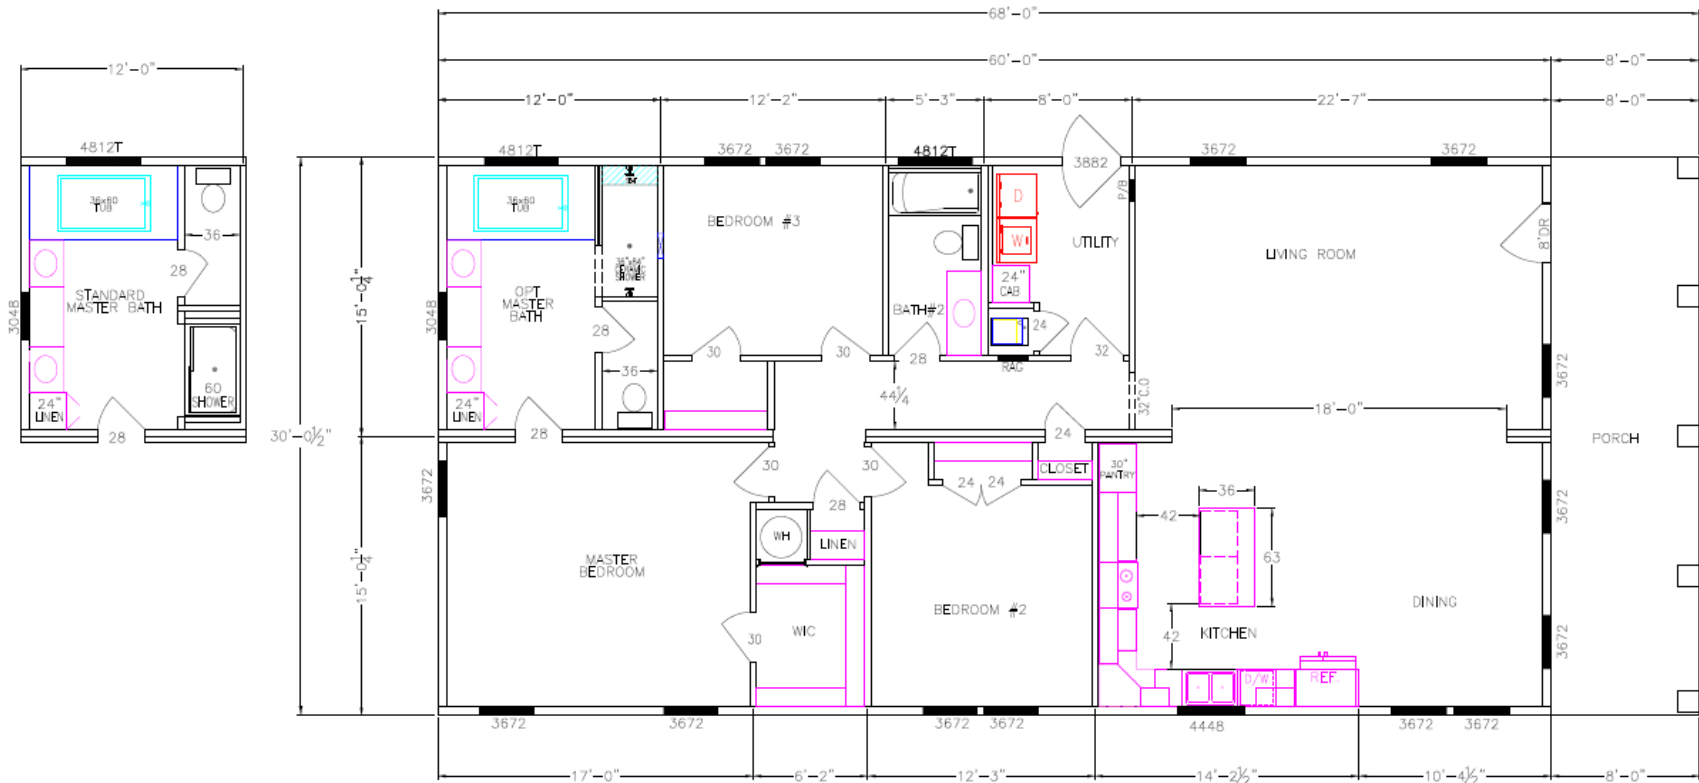

COTTAGE SERIES - ROSEMARY COTTAGE I

8011-72-3-32

3 BEDROOM/2 BATH 2040 SQFT/1800 HSQFT

DUE TO CONTINUOUS PRODUCT IMPROVEMENT, SPECIFICATIONS AND FINISH OPTIONS ARE SUBJECT TO CHANGE WITHOUT NOTICE. THE SQUARE FOOTAGE AND OTHER DIMENSIONS ARE APPROXIMATE. RENDERINGS ARE OFTEN SHOWN WITH OPTIONAL FEATURES AND UPGRADES THAT CAN BE ADDED AT ADDITIONAL COST. PLEASE CONTACT YOUR LOCAL FRANKLIN DEALER FOR FULL DETAILS REGARDING EXTERIOR AND INTERIOR OPTIONS AND PRICING. OVERALL LENGTH INCLUDES 4'0" FOR HITCH.