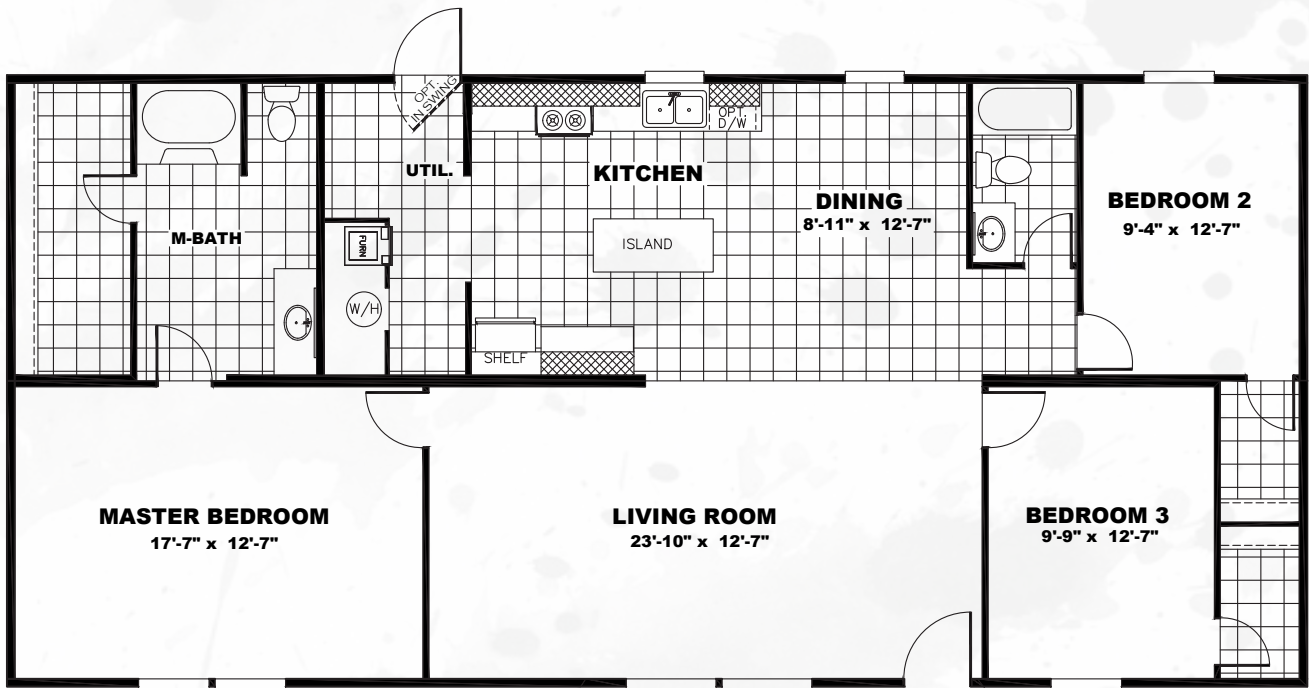

THRILL

TRU28563R

1,475 sq ft // 3 beds // 2 baths

The home series and floor plans shown all have starting prices within the price range indicated. Your local Home Center can quote you specific prices and terms of purchase for specific homes. TRU invests in continuous product and process improvement. All home series, floor plans, specifications, dimensions, features, materials, availability, and starting prices shown are artist's renderings or estimates and are subject to change without notice or obligation. Dimensions are nominal and length and width measurements are from exterior wall to exterior wall. Starting prices include the home only, plus typical delivery and installation. Starting prices do not include other costs such as taxes, title fees, insurance premiums, filing or recording fees, land or improvements to the land, optional home features, optional delivery or installation services, wheels and axles, community or homeowner association fees, or any other items not shown on your Retailer Closing Agreement and related documents (your RCA). Your RCA will show the details of your purchase. 2018 TRU. All rights reserved.