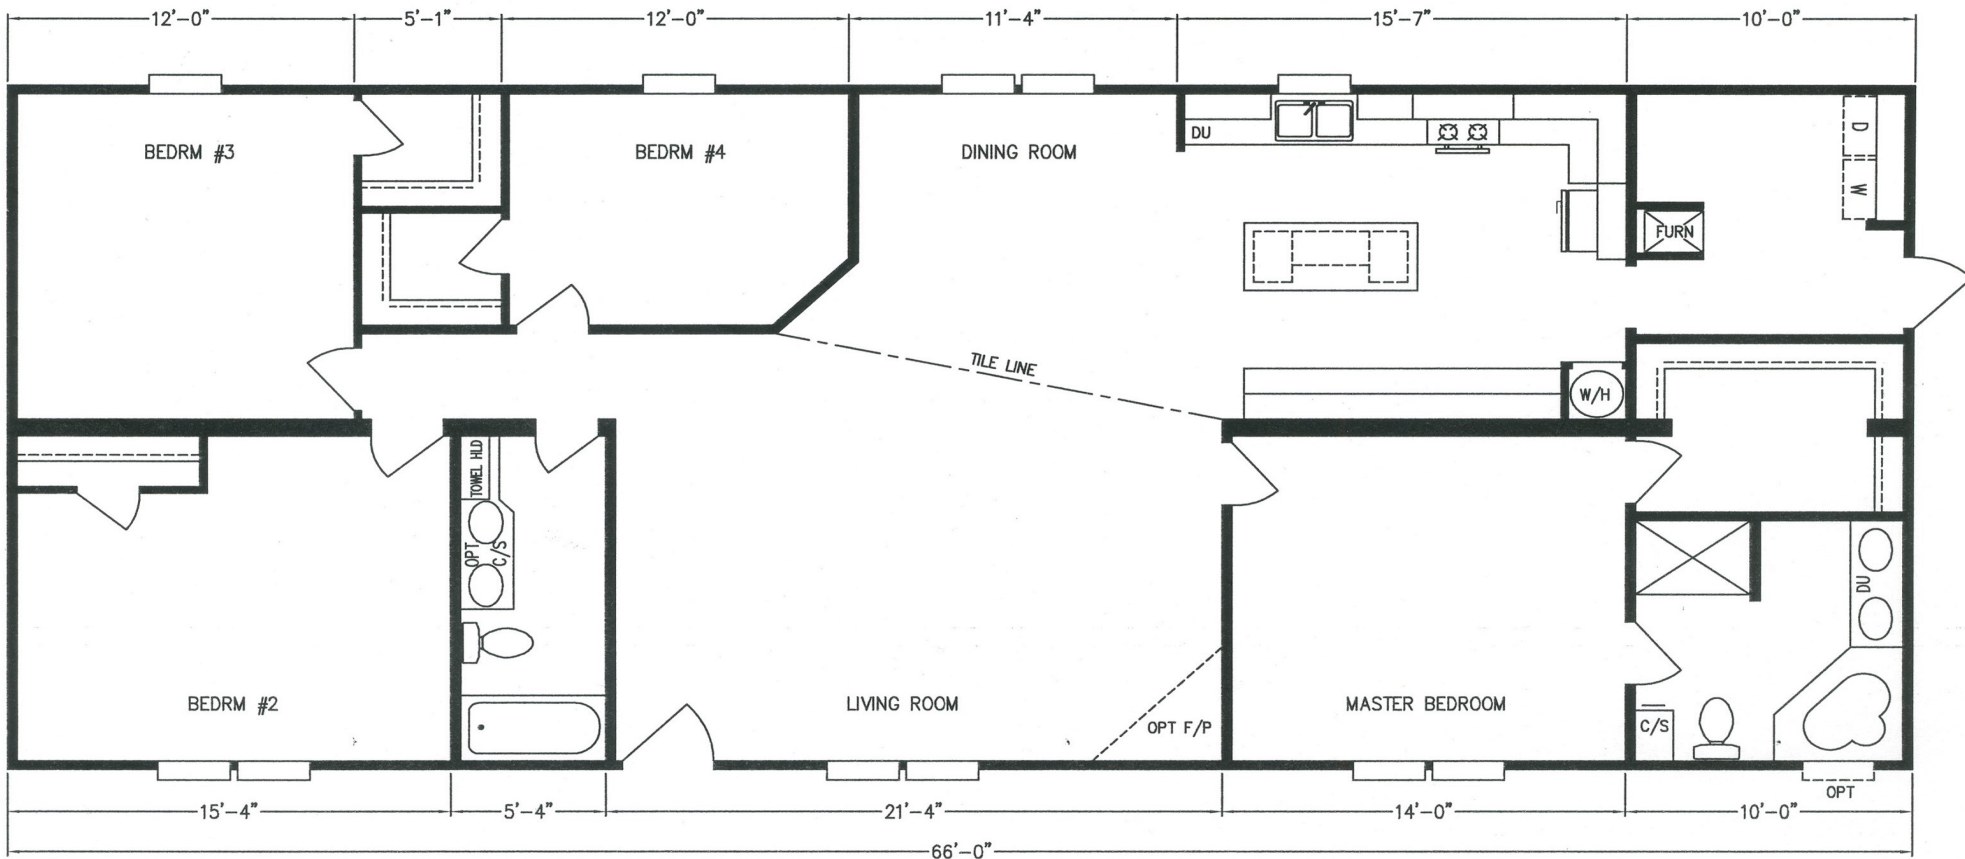

# MD-20

KABCO BUILDERS  
MD-20 28 X 70

1900 E. I-30, Rockwall, Texas 75087

[www.DeliveringTheDream.com](http://www.DeliveringTheDream.com)

972-771-9204