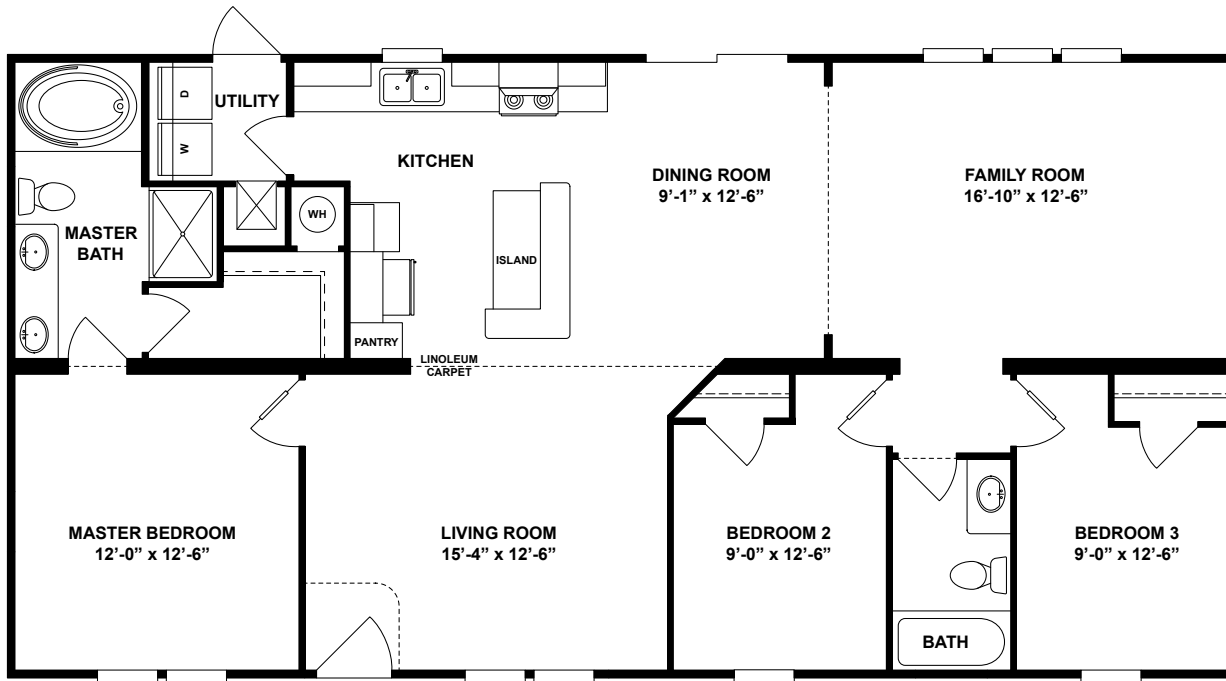

# THE TRENTON 28 (32SMH28523AH)

Beds: 3 | Baths: 2 | SqFt: 1369

## 3 Bedroom with Family Room

### Master Bedroom

- No Window

### Living Room

- Standard Entry