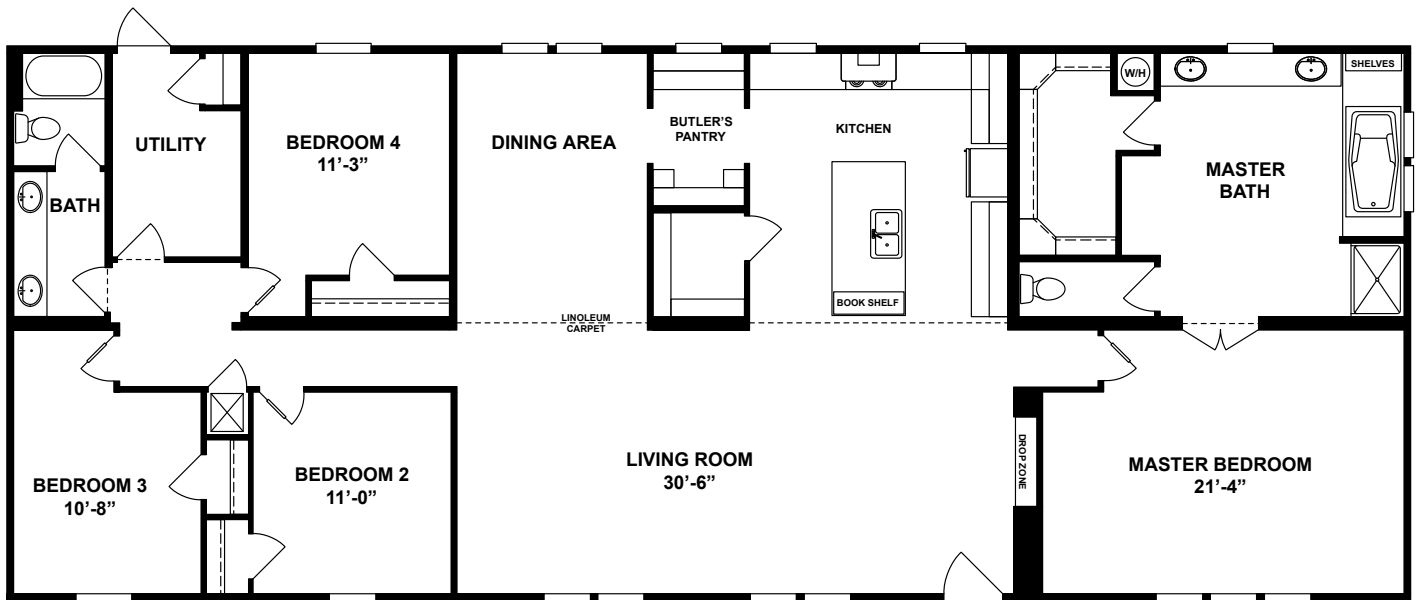

# THE SWEETWATER (45TMA32764AH)

Beds: 4 | Baths: 2 | SqFt: 2280

## Master Bath

- Standard