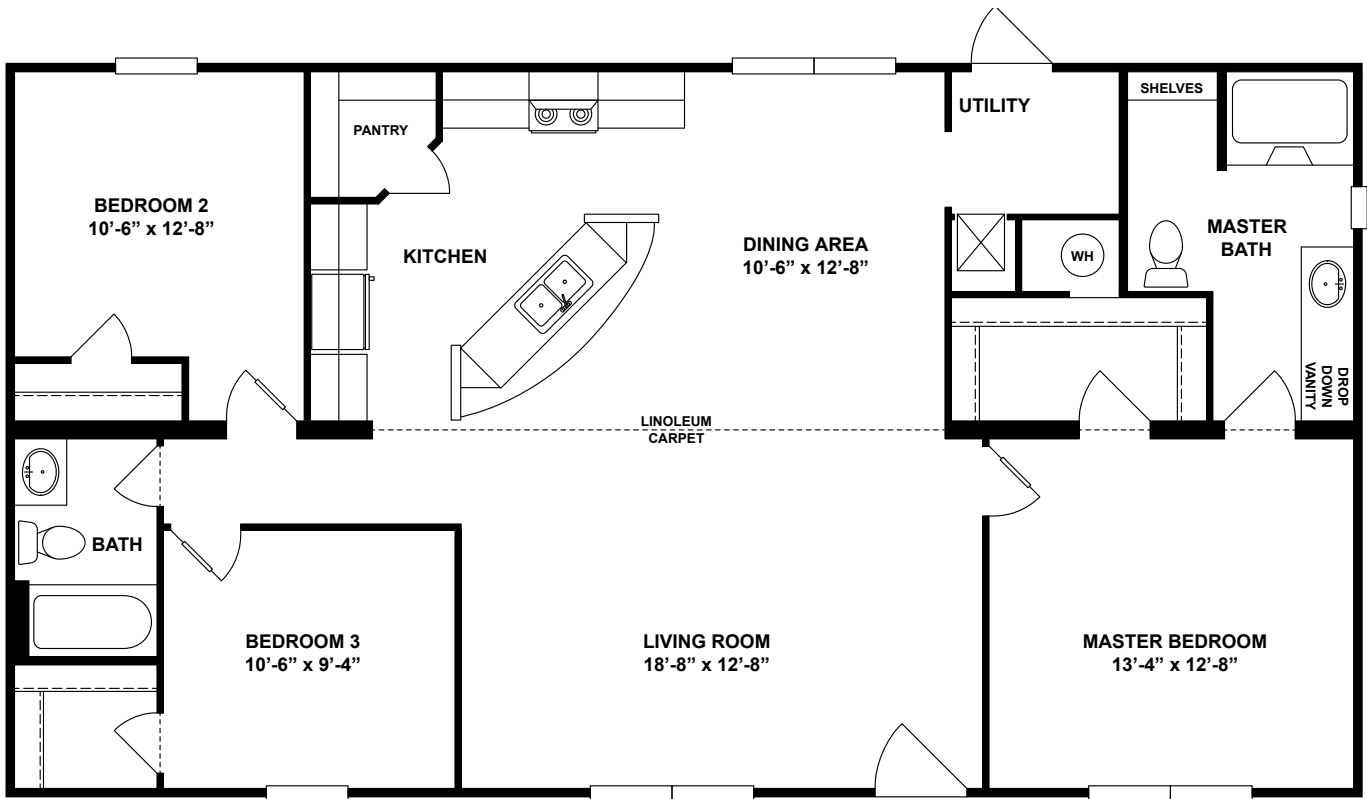

THE LOMBARDI (45TFC28483BH)

Beds: 3 | Baths: 2 | SqFt: 1248

Master Bath

- Standard