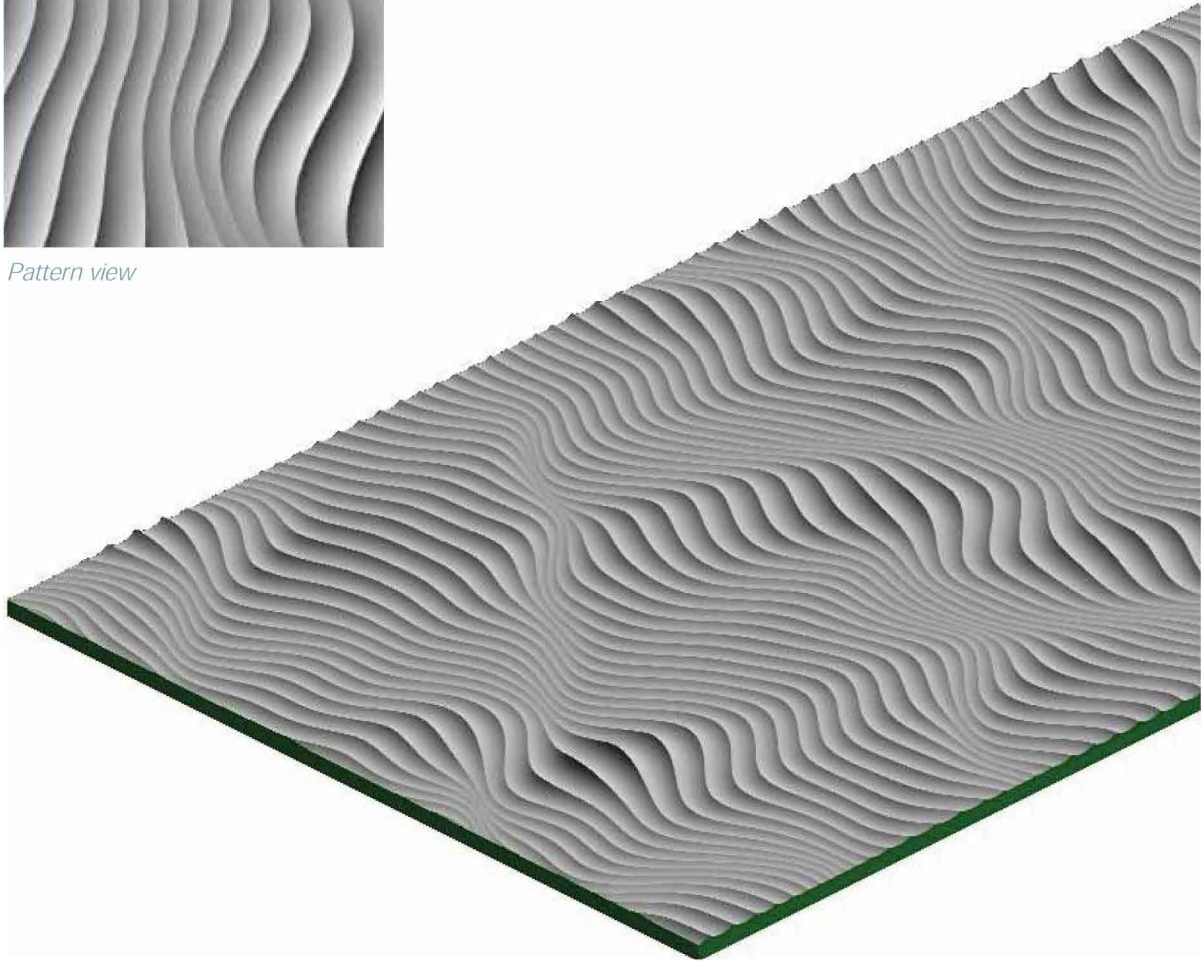

Pattern orientation shown

ISO Vertical
Vertical
ISO Horizontal
Horizontal

Product description	
Product code	COP001X 2
Finish shown	NONE Computer Generated Grey Scale
Pattern direction	ISO Horizontal
Max. pattern depth (inches)	.60
Min. rec. panel thickness (inches)	1.0
Pattern repeat type	Continuous

Pattern repeat type

AA	AB	AC
BA	BB	BC

Continuous

Interlam Corp. | 391 Hickory St. | Mountt Airy | NC | 27030

336-786-6254

www.interlam-design.com