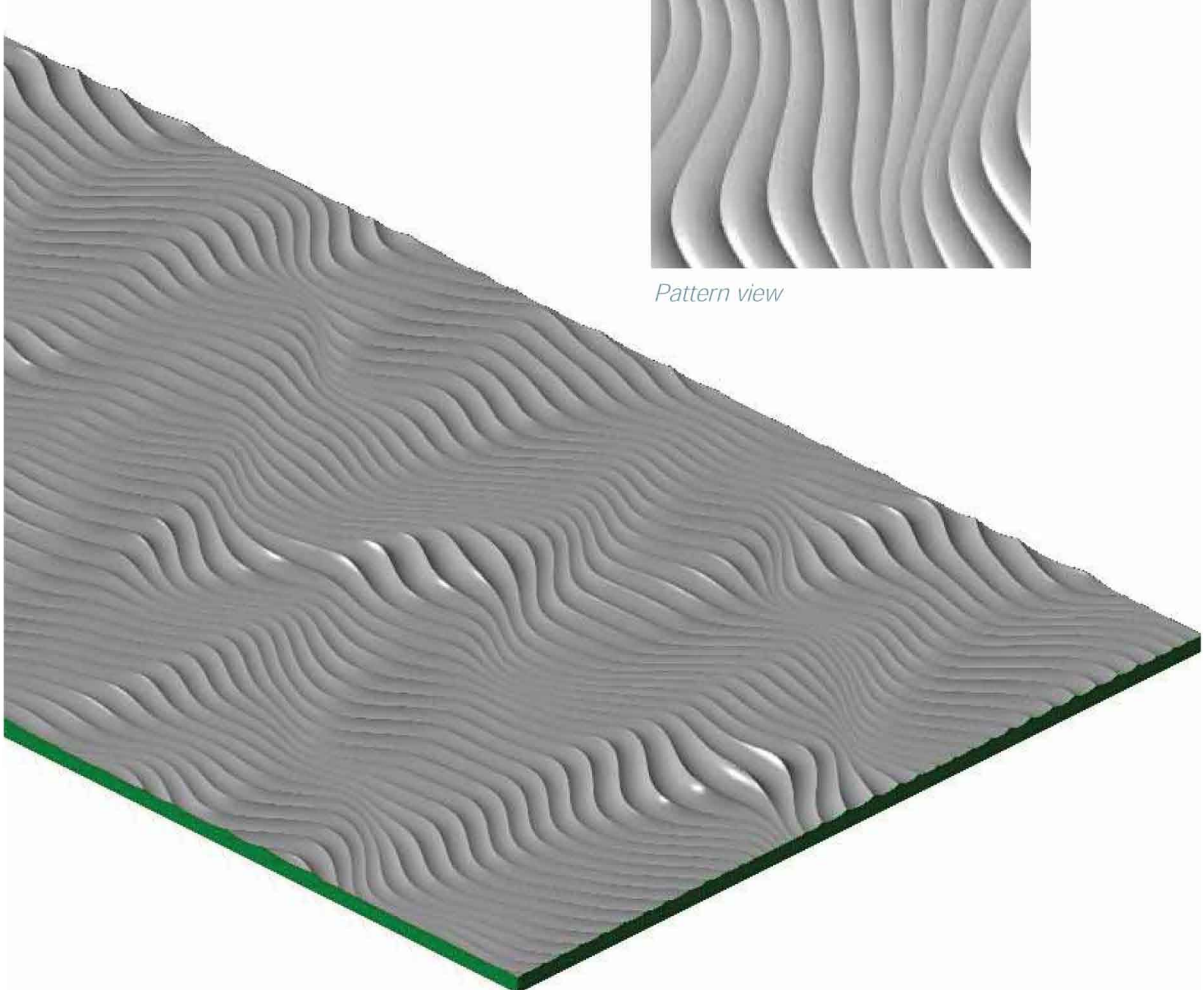

Pattern view

Pattern orientation shown

- ISO Vertical
- Vertical
- ISO Horizontal
- Horizontal

Product description	
Product code	COP001X 2
Finish shown	NONE Computer Generated Grey Scale
Pattern direction	ISO Vertical
Max. pattern depth (inches)	.60
Min. rec. panel thickness (inches)	1.0
Pattern repeat type	Continuous

Pattern repeat type

AA	AB	AC
BA	BB	BC

Continuous

Interlam Corp. | 391 Hickory St. | Mountt Airy | NC | 27030
336-786-6254
www.interlam-design.com