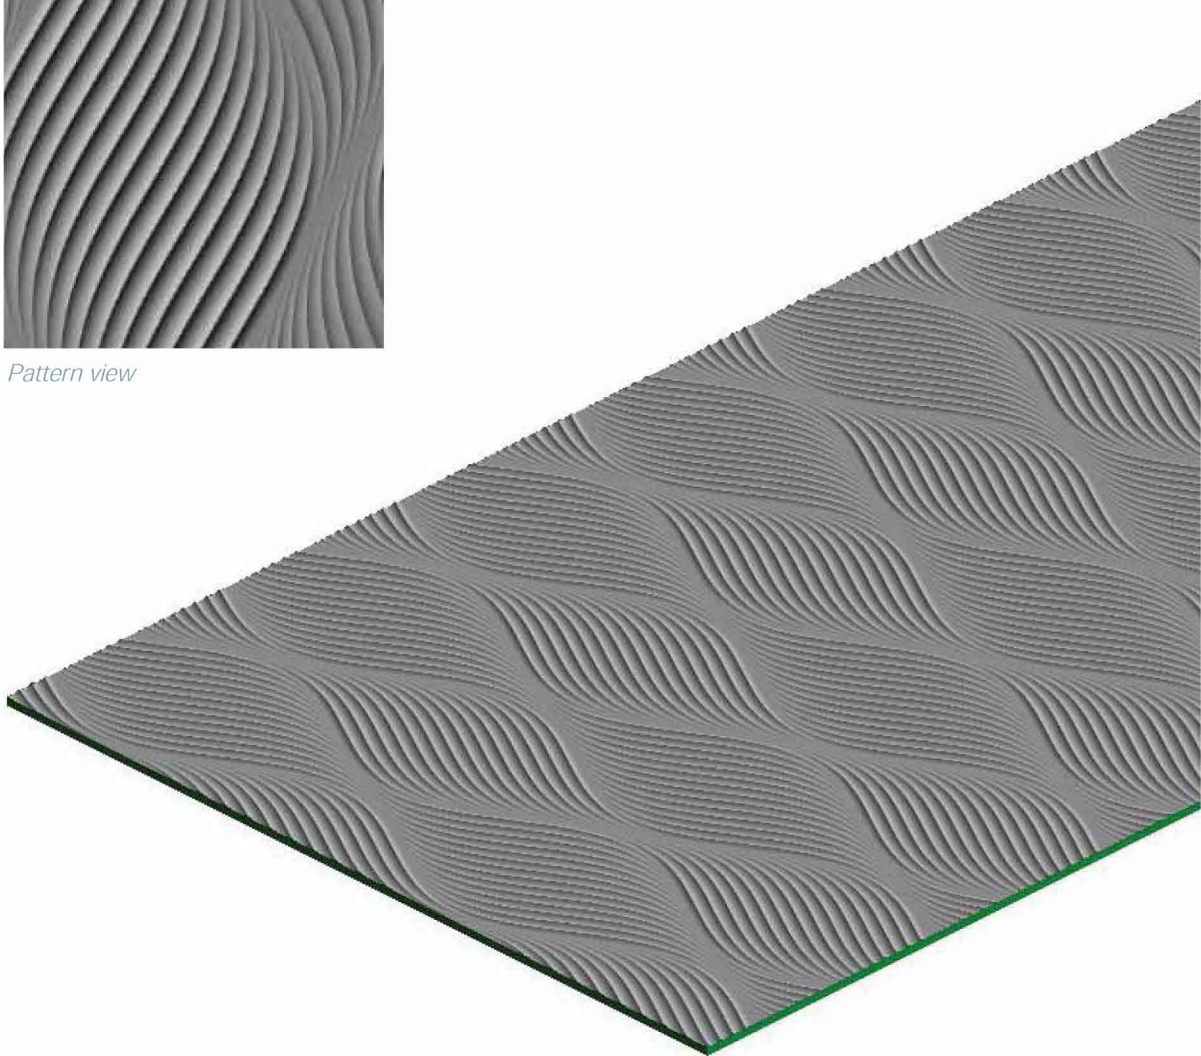

Pattern orientation shown

- ISO Vertical
- Vertical
- ISO Horizontal
- Horizontal

Product description	
Product code	COP 003
Finish shown	NONE Computer Generated Greyscale
Pattern direction	ISO Horizontal
Max. pattern depth (inches)	.30
Min. rec. panel thickness (inches)	.75
Pattern repeat type	Repeating