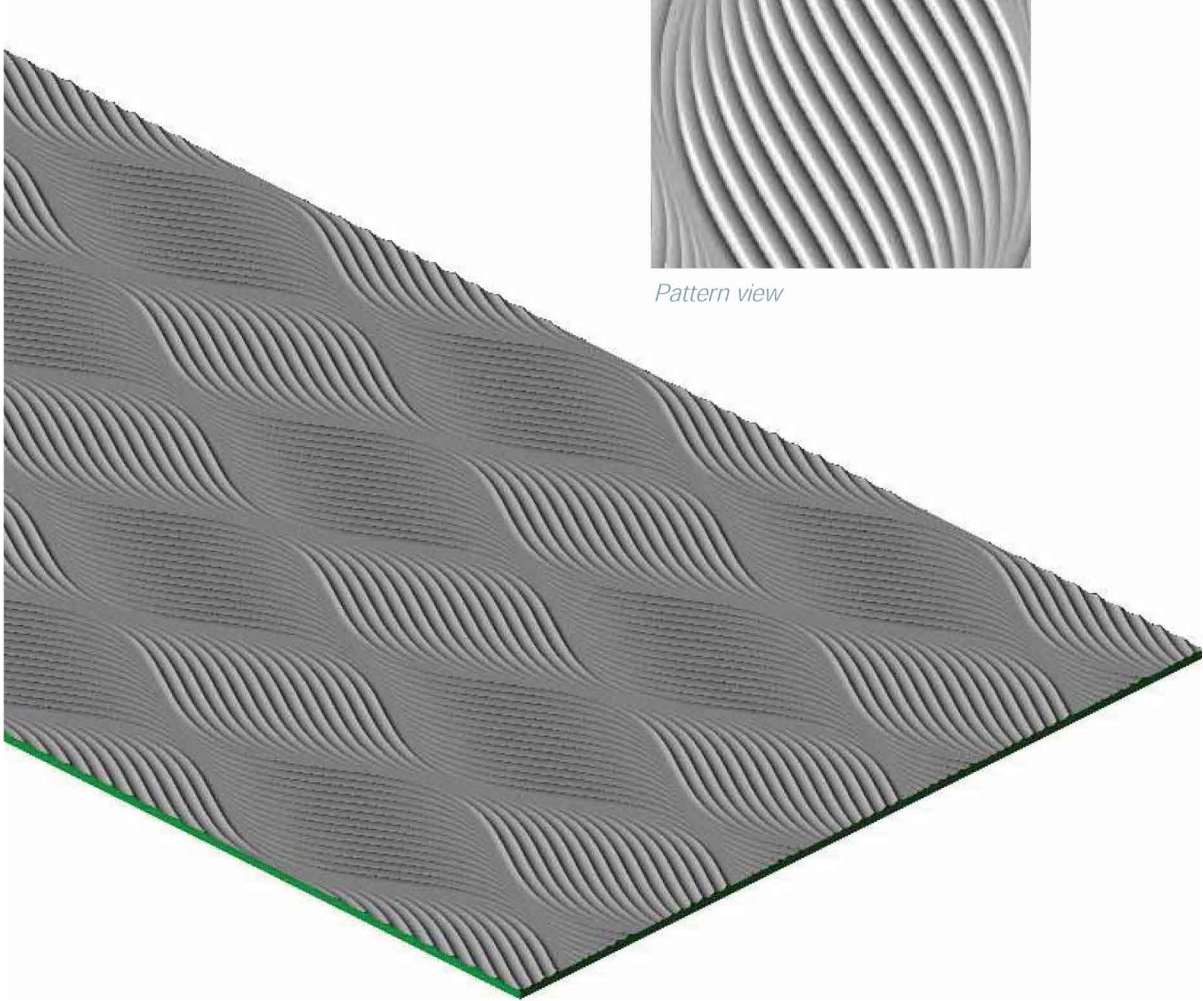

Pattern view

Pattern orientation shown

- ISO Vertical
- Vertical
- ISO Horizontal
- Horizontal

Product description	
Product code	COP 003
Finish shown	NONE Computer Generated Greyscale
Pattern direction	ISO Vertical
Max. pattern depth (inches)	.30
Min. rec. panel thickness (inches)	.75
Pattern repeat type	Repeating