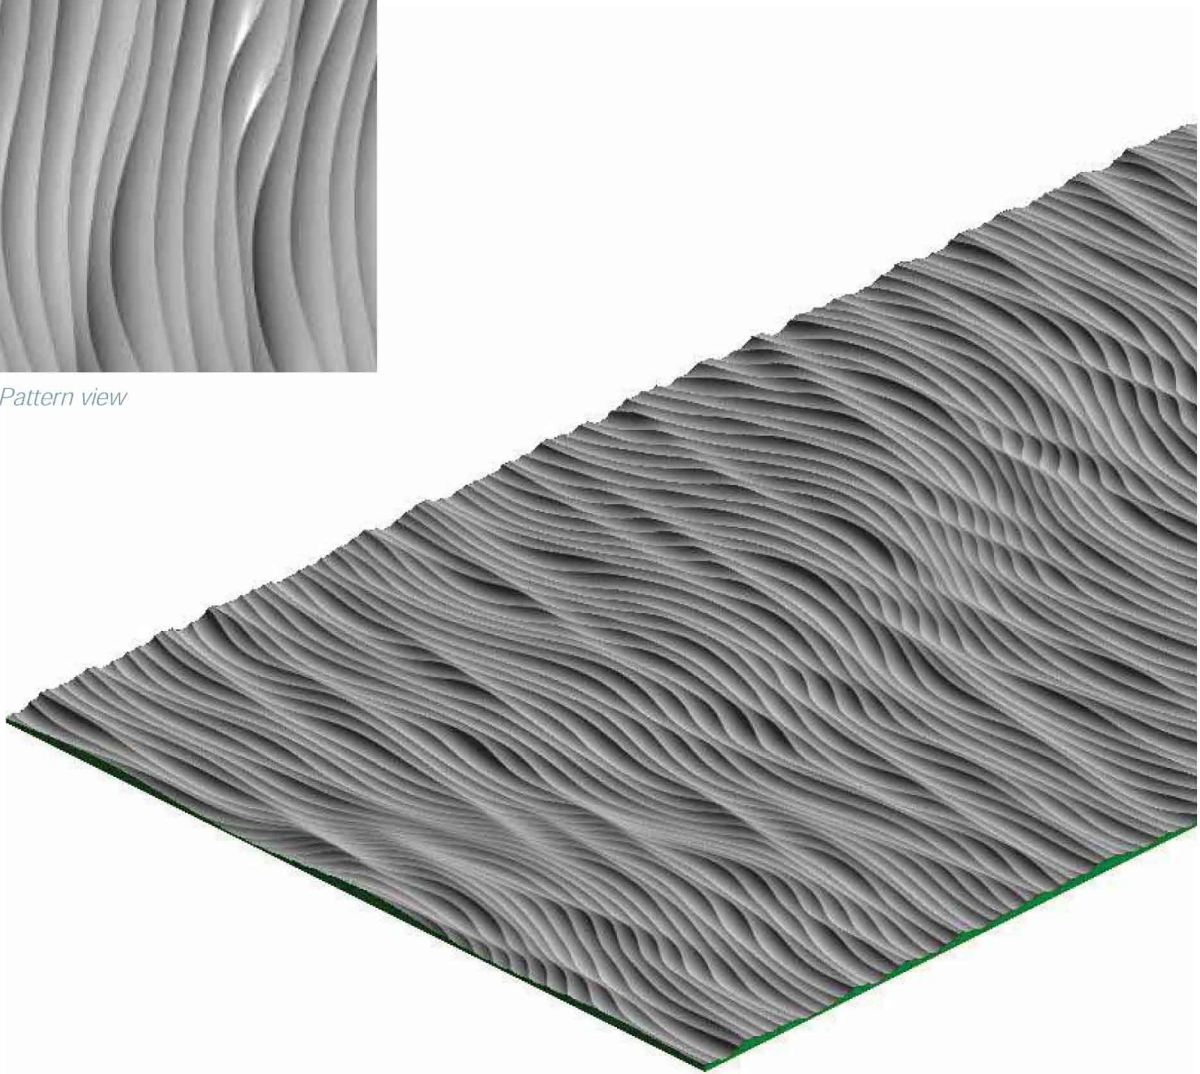

Pattern orientation shown

ISO Vertical
Vertical
ISO Horizontal
Horizontal

Product description

Product code	COU 002
Finish shown	NONE Computer Generated Greyscale
Pattern direction	ISO Horizontal
Max. pattern depth (inches)	.64
Min. rec. panel thickness (inches)	1.00
Pattern repeat type	Continuous