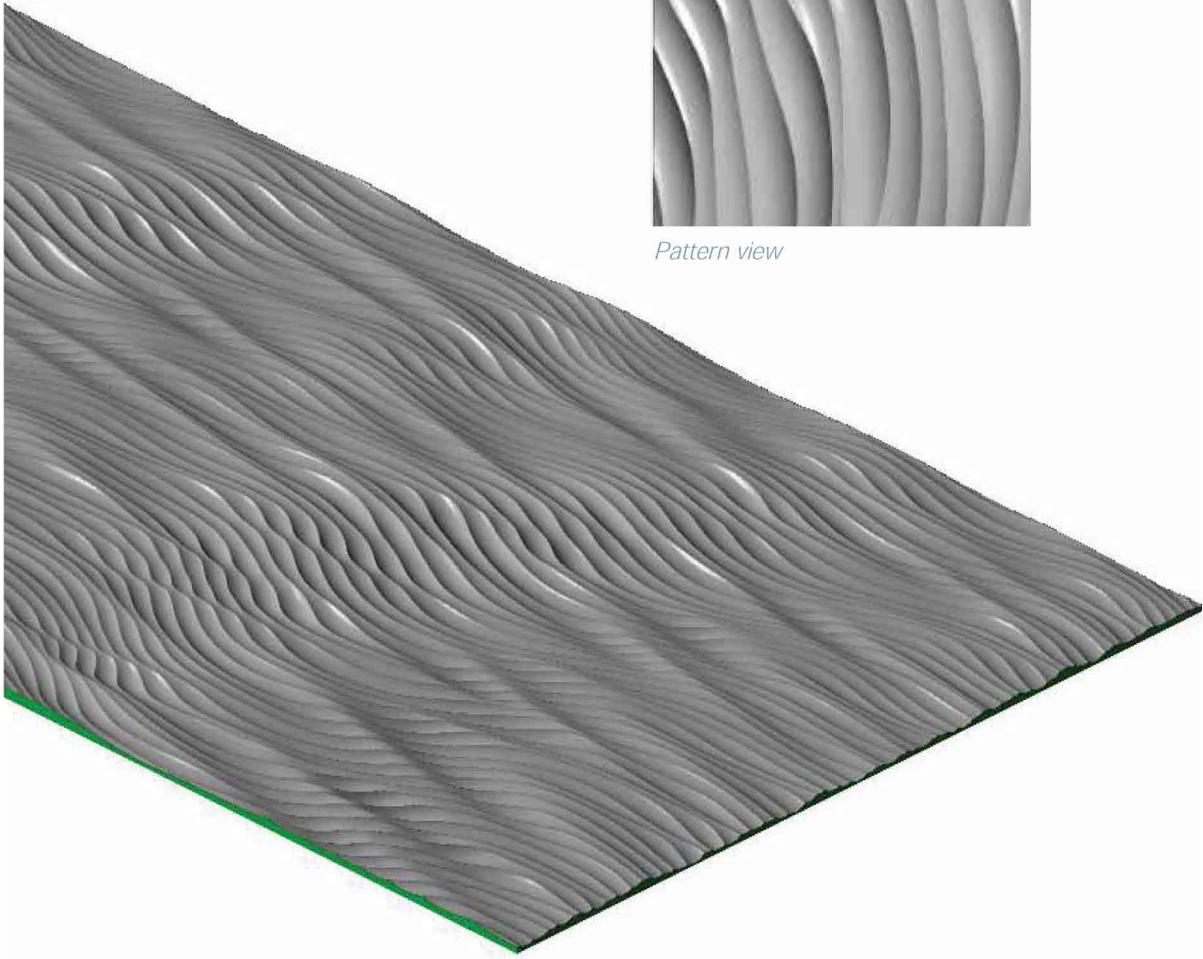

Pattern view

Pattern orientation shown

- ISO Vertical
- Vertical
- ISO Horizontal
- Horizontal

Product description	
Product code	COU 002
Finish shown	NONE Computer Generated Greyscale
Pattern direction	ISO Vertical
Max. pattern depth (inches)	.64
Min. rec. panel thickness (inches)	1.00
Pattern repeat type	Continuous

Pattern repeat type

AA	AB	AC
BA	BB	BC

Continuous

Interlam Corp. | 391 Hickory St. | Mountt Airy | NC | 27030
336-786-6254
www.interlam-design.com