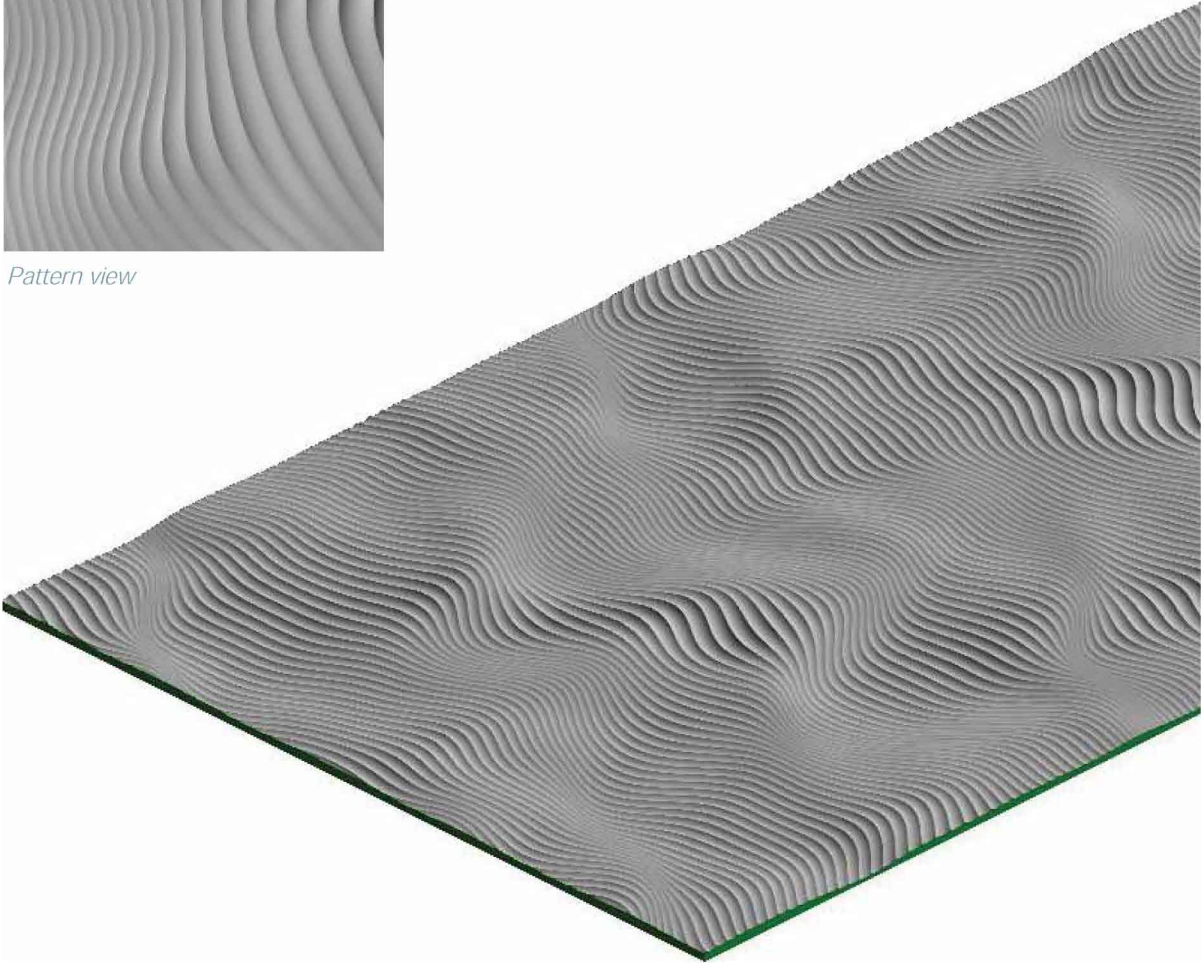

Pattern orientation shown

ISO Vertical
Vertical
ISO Horizontal
Horizontal

Product description	
Product code	COU 001
Finish shown	NONE Computer Generated Greyscale
Pattern direction	ISO Horizontal
Max. pattern depth (inches)	.60
Min. rec. panel thickness (inches)	1.0
Pattern repeat type	Continuous

Pattern repeat type: