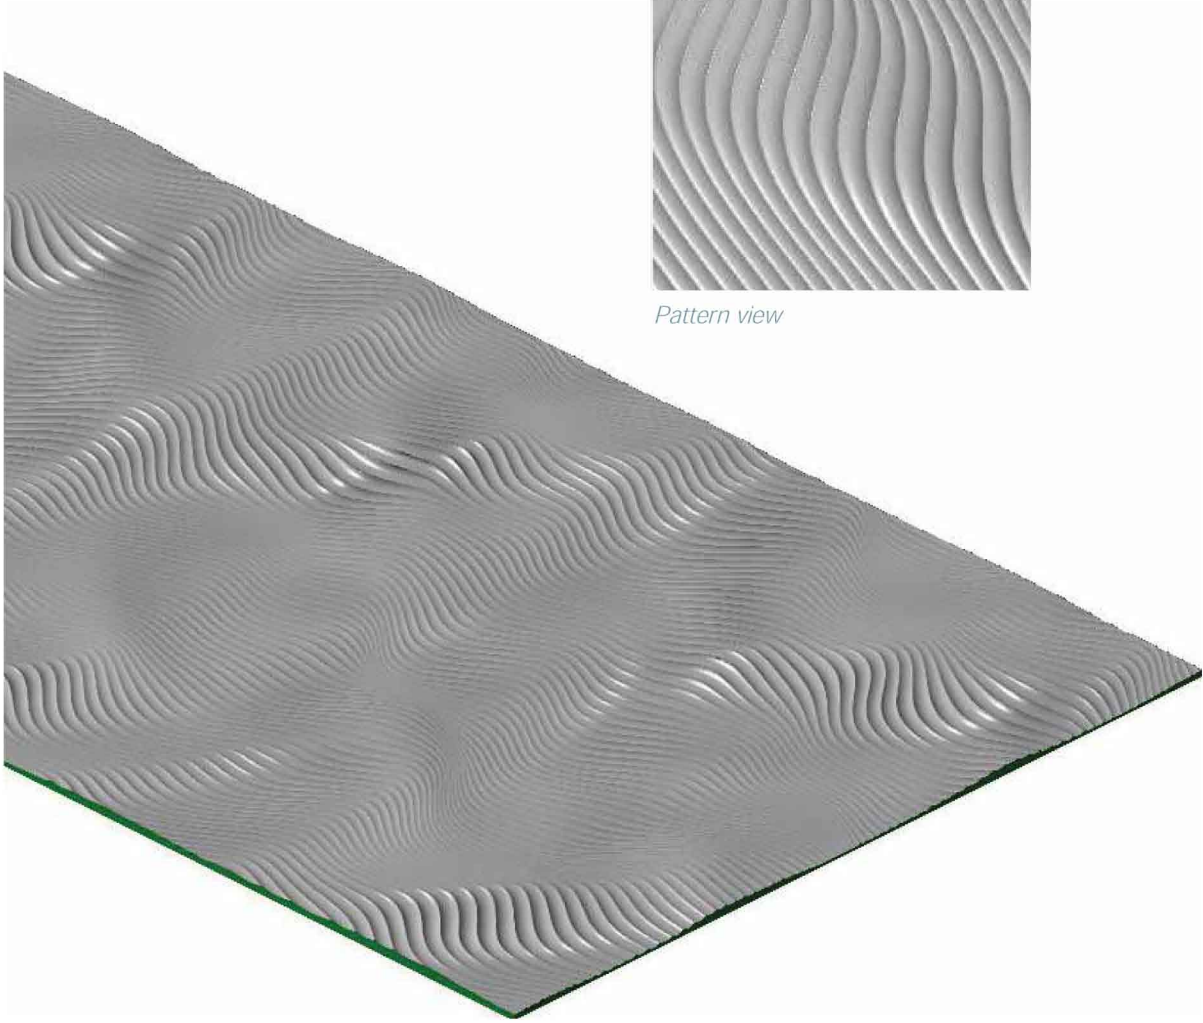

Pattern view

Pattern orientation shown

ISO Vertical

Vertical

ISO Horizontal

Horizontal

Product description	
Product code	COU 001
Finish shown	NONE Computer Generated Greyscale
Pattern direction	ISO Vertical
Max. pattern depth (inches)	.60
Min. rec. panel thickness (inches)	1.0
Pattern repeat type	Continuous