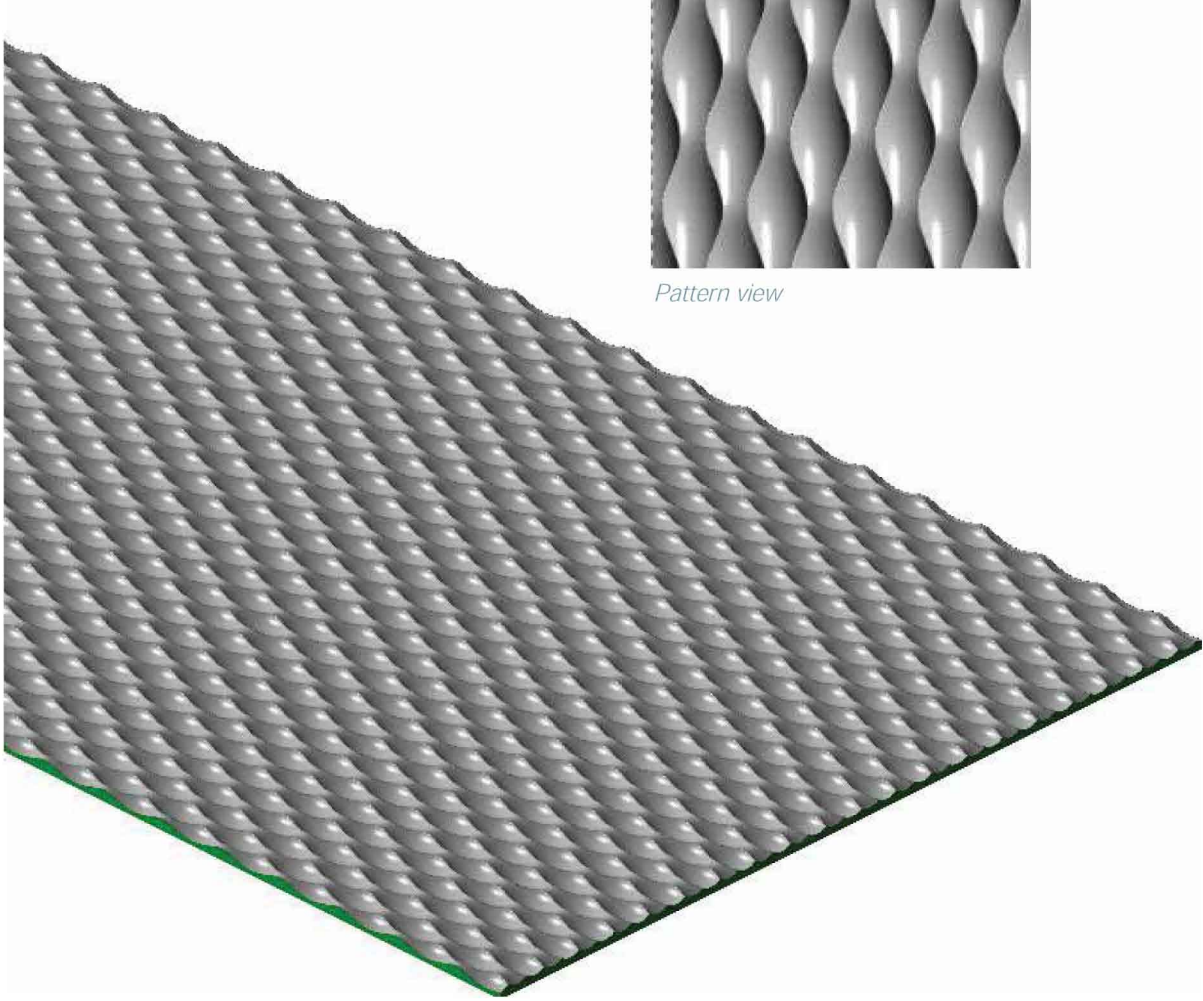

Pattern view

Pattern orientation shown

ISO Vertical

Vertical

ISO Horizontal

Horizontal

Product description

Product code	EXM 002-4
Finish shown	NONE Computer Generated Greyscale
Pattern direction	ISO Vertical
Max. pattern depth (inches)	.50
Min. rec. panel thickness (inches)	.75
Pattern repeat type	Repeating