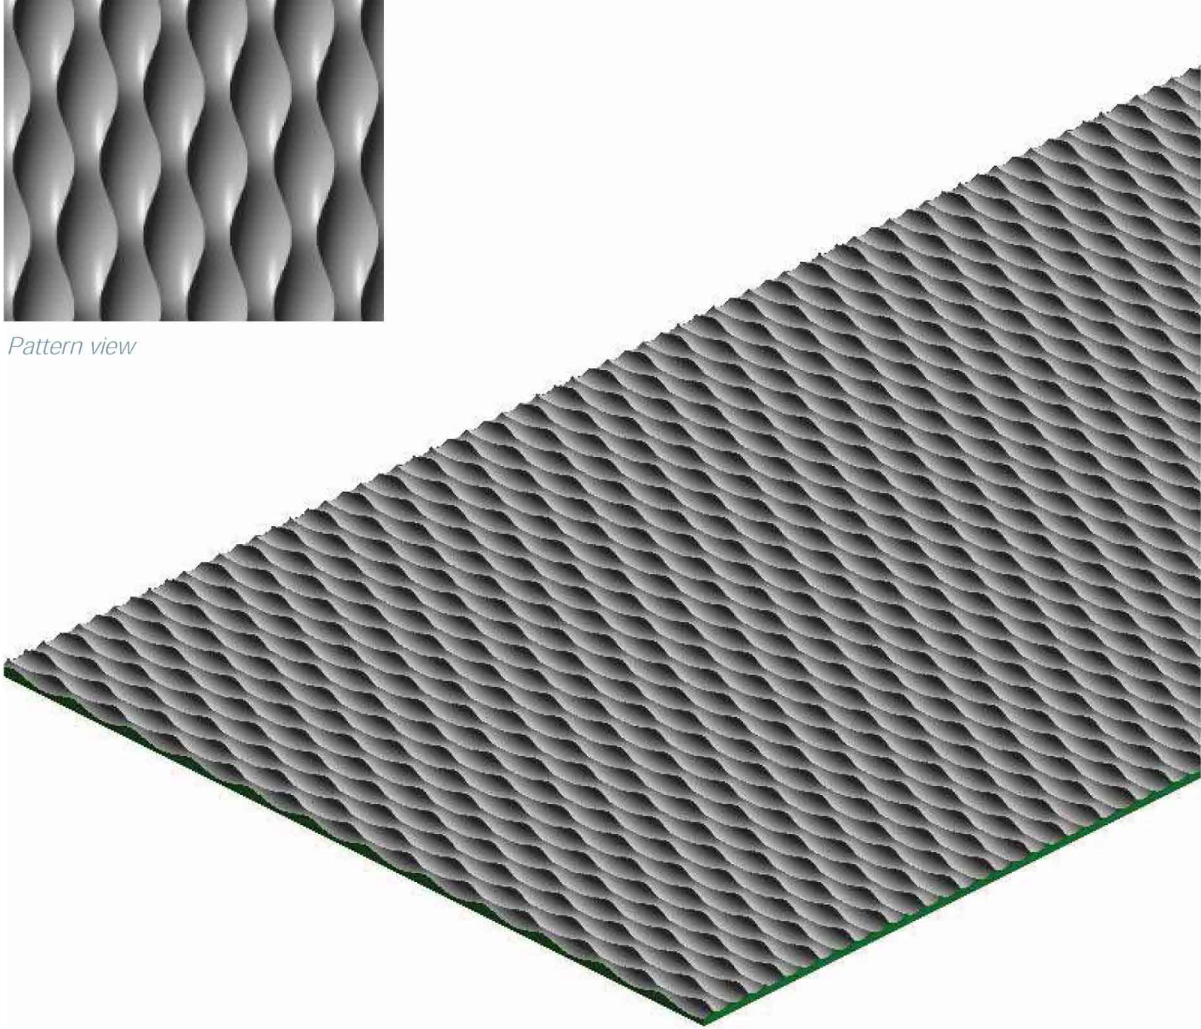

Pattern orientation shown

ISO Vertical

Vertical

ISO Horizontal

Horizontal

Product description	
Product code	EXM 002-4
Finish shown	NONE Computer Generated Greyscale
Pattern direction	ISO Horizontal
Max. pattern depth (inches)	.50
Min. rec. panel thickness (inches)	.75
Pattern repeat type	Repeating