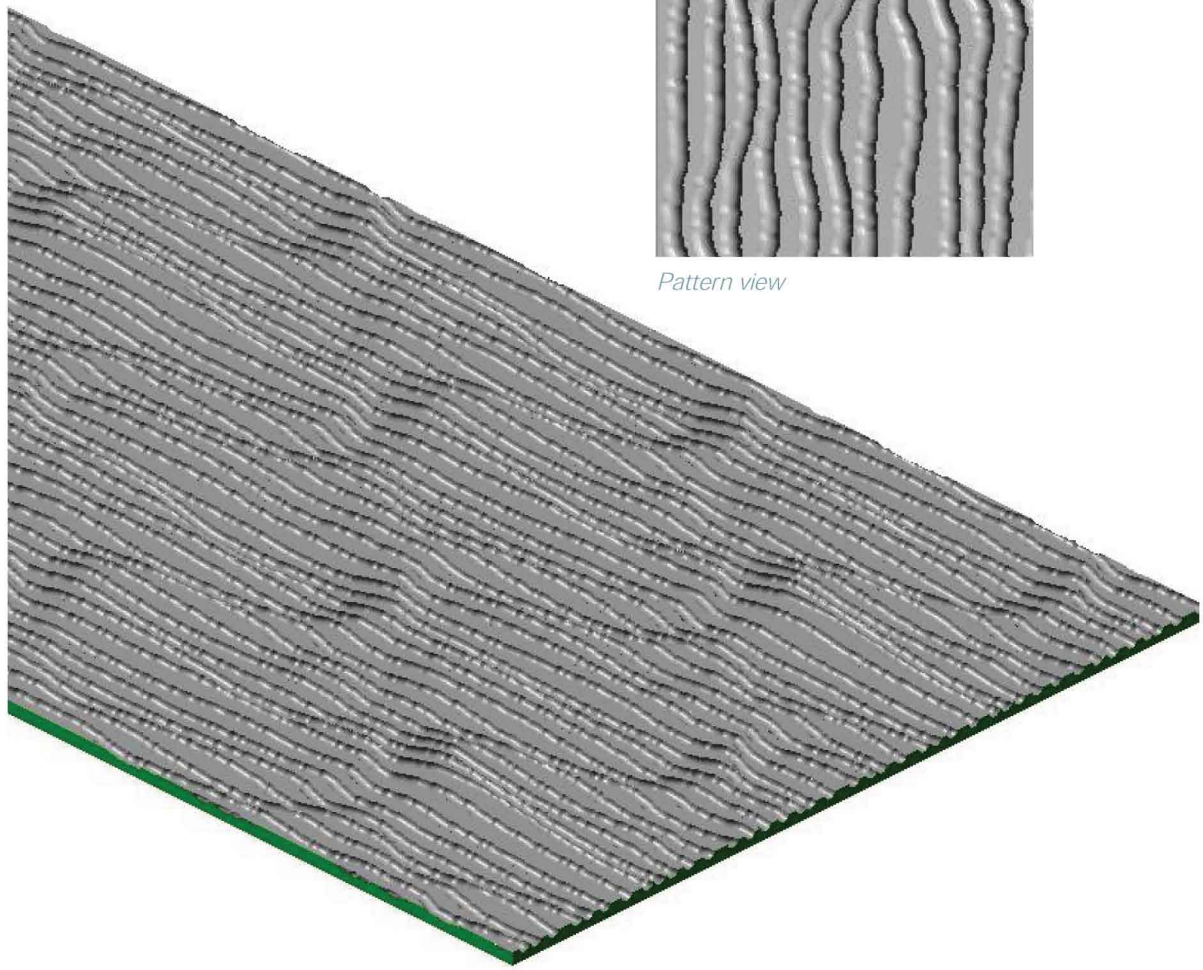

Pattern view

Panel orientation shown

Panel view **Isometric**   Pattern direction **Vertical**

Pattern repeat type

AA	AB	AC
BA	BB	BC

Continuous

Product description

Product code	IBS 075
Finish shown	NONE Computer Generated Greyscale
Pattern direction	ISO Vertical
Max. pattern depth (inches)	.30
Min. rec. panel thickness (inches)	.75
Pattern repeat type	Continuous

Interlam Corp. | 391 Hickory St. | Mountt Airy | NC | 27030

336-786-6254

www.interlam-design.com