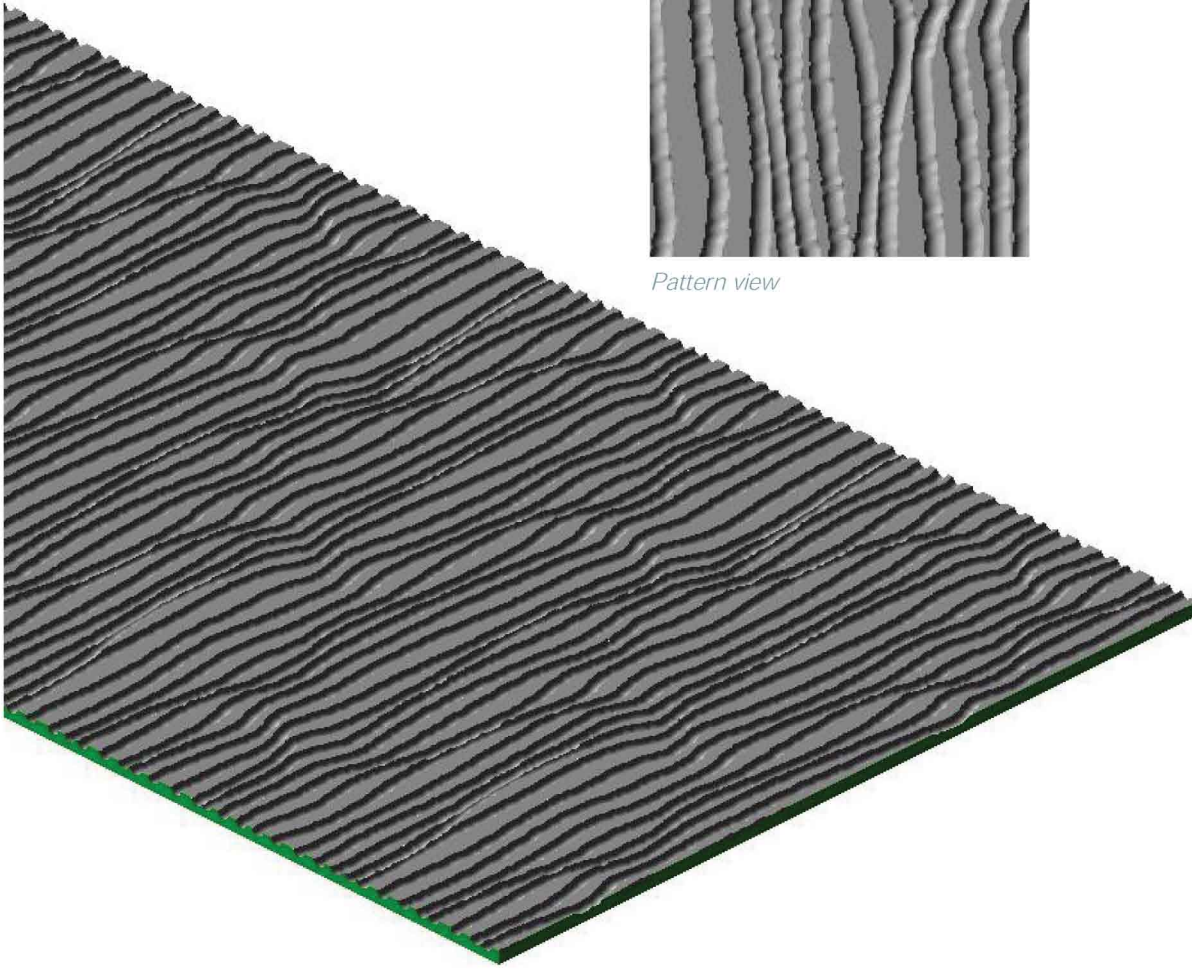

Pattern view

Panel orientation shown

Panel view **Isometric**   Pattern direction **Horizontal**

Pattern repeat type

AA	AB	AC
BA	BB	BC

Continuous

Product description

Product code	IBS 075
Finish shown	NONE Computer Generated Greyscale
Pattern direction	ISO Horizontal
Max. pattern depth (inches)	.30
Min. rec. panel thickness (inches)	.75
Pattern repeat type	Continuous

Interlam Corp. | 391 Hickory St. | Mountt Airy | NC | 27030

336-786-6254

www.interlam-design.com