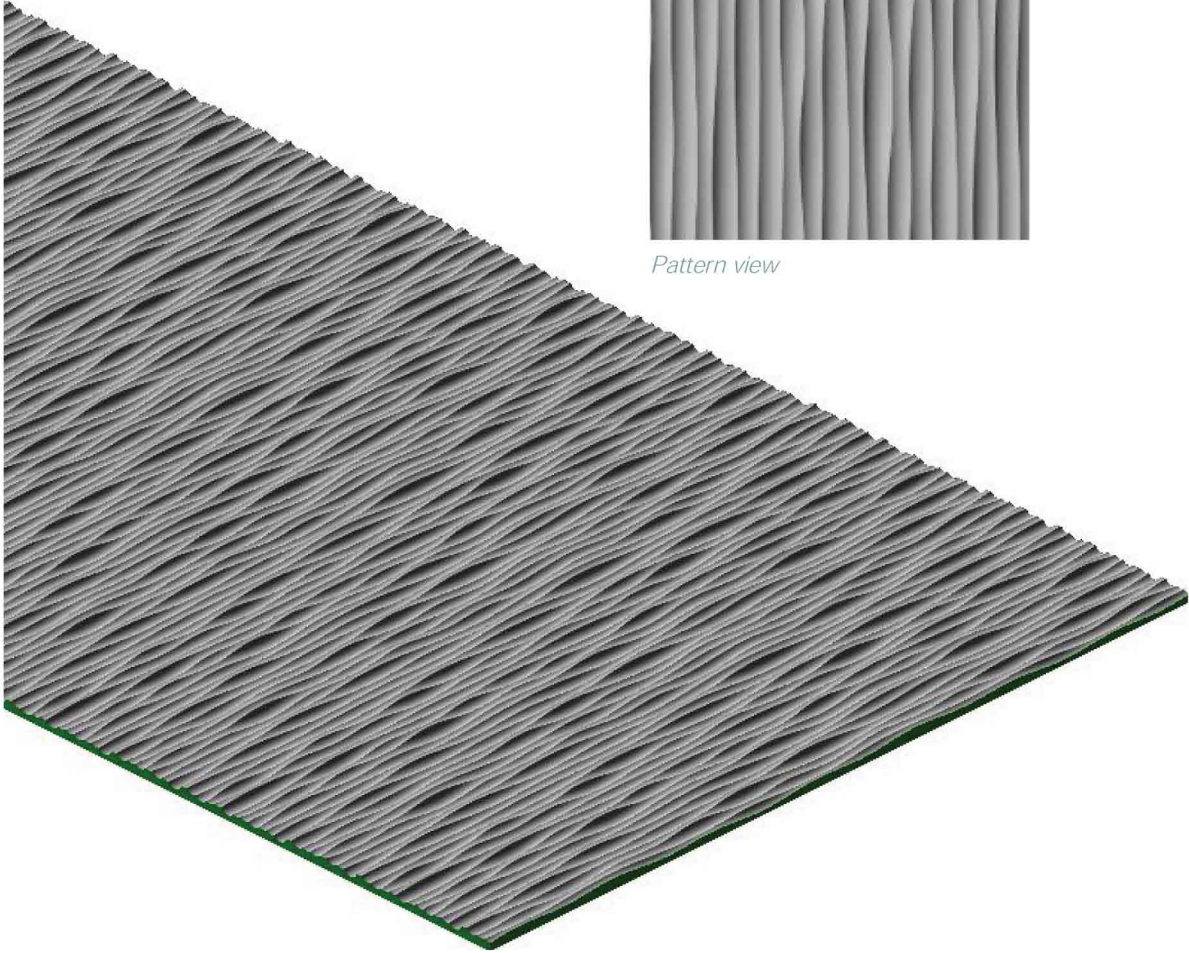

Pattern view

Panel orientation shown

Panel view **Isometric**   Pattern direction **Horizontal**