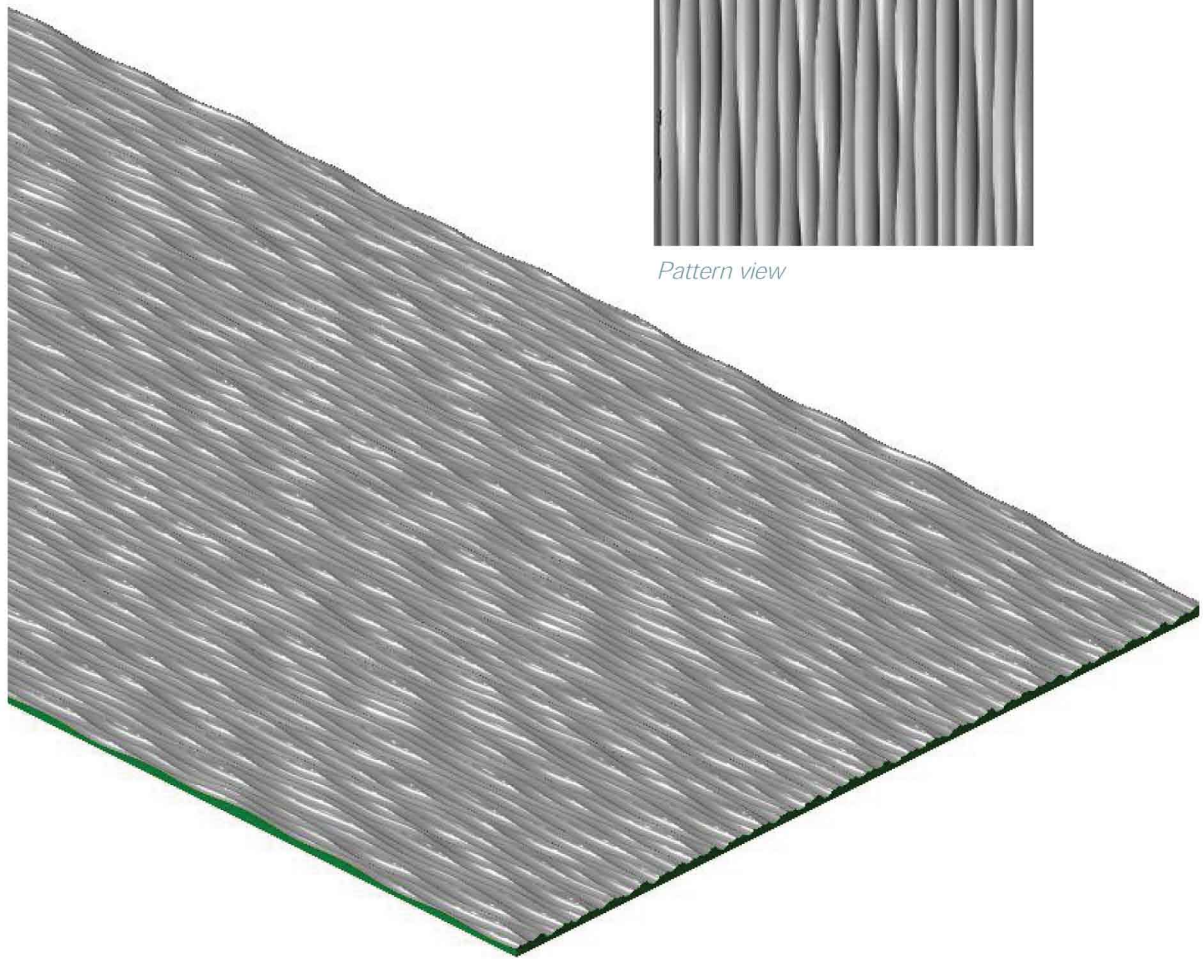

Pattern view