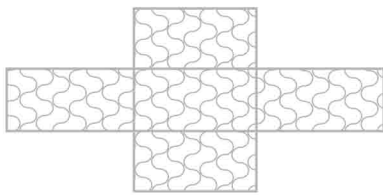

Full panel view

Pattern view

Edge view

**Panel orientation shown**

Panel view **Normal**      Pattern direction **Horizontal**

**Pattern repeat type**

Repeating

**Product description**

Product code	SOT 002
Finish shown	NONE      Computer Generated Greyscale
Pattern direction	Horizontal
Max. pattern depth (inches)	.50
Min. rec. panel thickness (inches)	.75
Pattern repeat type	Repeating

Interlam Corp. | 391 Hickory St. | Mountt Airy | NC | 27030

336-786-6254

www.interlam-design.com

*Pattern view*

**Panel orientation shown**

Panel view **Isometric**      Pattern direction **Horizontal**

**Pattern repeat type**

*Repeating*

Product description	
Product code	SOT 002
Finish shown	NONE Computer Generated Greyscale
Pattern direction	ISO Horizontal
Max. pattern depth (inches)	.50
Min. rec. panel thickness (inches)	.75
Pattern repeat type	Repeating