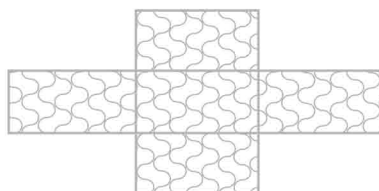

Full panel view

Pattern view

Edge view

**Panel orientation shown**

Panel view **Normal**      Pattern direction **Horizontal**

**Pattern repeat type**

Repeating

**Product description**

Product code	SOT 002
Finish shown	NONE      Computer Generated Greyscale
Pattern direction	ISO Vertical
Max. pattern depth (inches)	.50
Min. rec. panel thickness (inches)	.75
Pattern repeat type	Repeating

**Pattern repeat type**

Repeating

Interlam Corp. | 391 Hickory St. | Mountt Airy | NC | 27030  
 336-786-6254  
 www.interlam-design.com

Full panel view

Pattern view

Edge view

**Panel orientation shown**

Panel view **Normal**      Pattern direction **Vertical**

**Pattern repeat type**

Repeating

**Product description**

Product code	SOT 002
Finish shown	NONE      Computer Generated Greyscale
Pattern direction	Vertical
Max. pattern depth (inches)	.50
Min. rec. panel thickness (inches)	.75
Pattern repeat type	Repeating