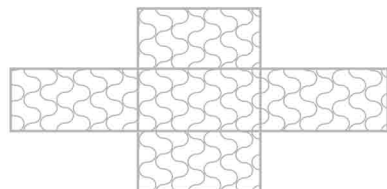

Pattern repeat type

Repeating

Interlam Corp. | 391 Hickory St. | Mountt Airy | NC | 27030
336-786-6254
www.interlam-design.com