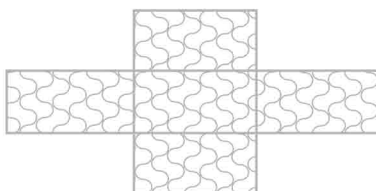

Full panel view

Pattern view

Edge view

**Panel orientation shown**

Panel view **Normal**      Pattern direction **Horizontal**

**Pattern repeat type**

Repeating

**Product description**

Product code	SOT 002
Finish shown	NONE      Computer Generated Greyscale
Pattern direction	Horizontal
Max. pattern depth (inches)	.50
Min. rec. panel thickness (inches)	.75
Pattern repeat type	Repeating

*Repeating*

Product description	
Product code	SOT 002
Finish shown	NONE Computer Generated Greyscale
Pattern direction	ISO Horizontal
Max. pattern depth (inches)	.50
Min. rec. panel thickness (inches)	.75
Pattern repeat type	Repeating