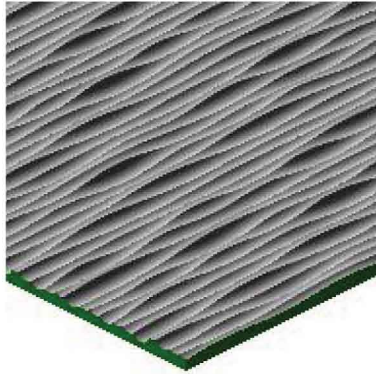

Full panel view

Pattern view

Edge view

**Panel orientation shown**

Panel view **Normal**      Pattern direction **Horizontal**

**Pattern repeat type**

Repeating

**Product description**

Product code	SOT 002
Finish shown	NONE      Computer Generated Greyscale
Pattern direction	Horizontal
Max. pattern depth (inches)	.50
Min. rec. panel thickness (inches)	.75
Pattern repeat type	Repeating

*Repeating*

Product description	
Product code	SOT 002
Finish shown	NONE Computer Generated Greyscale
Pattern direction	ISO Horizontal
Max. pattern depth (inches)	.50
Min. rec. panel thickness (inches)	.75
Pattern repeat type	Repeating