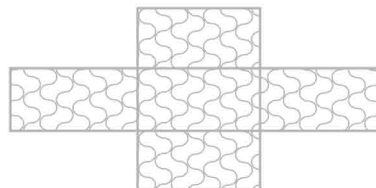

Full panel view

Pattern view

Edge view

**Panel orientation shown**

Panel view **Normal**      Pattern direction **Horizontal**

**Pattern repeat type**

Repeating

**Product description**

*Repeating*

Product description	
Product code	SOT 002X2
Finish shown	NONE Computer Generated Greyscale
Pattern direction	ISO Vertical
Max. pattern depth (inches)	1.00
Min. rec. panel thickness (inches)	1.50
Pattern repeat type	Repeating

**Pattern repeat type**

Repeating

**Product description**

Product code	SOT 002X2
Finish shown	NONE      Computer Generated Greyscale
Pattern direction	Vertical
Max. pattern depth (inches)	1.00
Min. rec. panel thickness (inches)	1.50
Pattern repeat type	Repeating