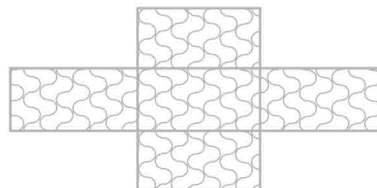

Full panel view

Pattern view

Edge view

**Panel orientation shown**

Panel view **Normal**      Pattern direction **Horizontal**

**Pattern repeat type**

Repeating

**Product description**

Product code	SOT 002X2
Finish shown	NONE Computer Generated Greyscale
Pattern direction	Horizontal
Max. pattern depth (inches)	1.00
Min. rec. panel thickness (inches)	1.50
Pattern repeat type	Repeating

Interlam Corp. | 391 Hickory St. | Mountt Airy | NC | 27030

336-786-6254

www.interlam-design.com

Pattern view

**Panel orientation shown**

Panel view **Isometric**      Pattern direction **Horizontal**

**Pattern repeat type**

Repeating

Product description	
Product code	SOT 002X2
Finish shown	NONE Computer Generated Greyscale
Pattern direction	ISO Horizontal
Max. pattern depth (inches)	1.00
Min. rec. panel thickness (inches)	1.50
Pattern repeat type	Repeating