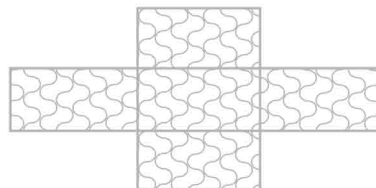

Full panel view

Pattern view

Edge view

**Panel orientation shown**

Panel view **Normal**      Pattern direction **Horizontal**

**Pattern repeat type**

Repeating

**Product description**

Product code	SOT 002X2
Finish shown	NONE Computer Generated Greyscale
Pattern direction	Horizontal
Max. pattern depth (inches)	1.00
Min. rec. panel thickness (inches)	1.50
Pattern repeat type	Repeating