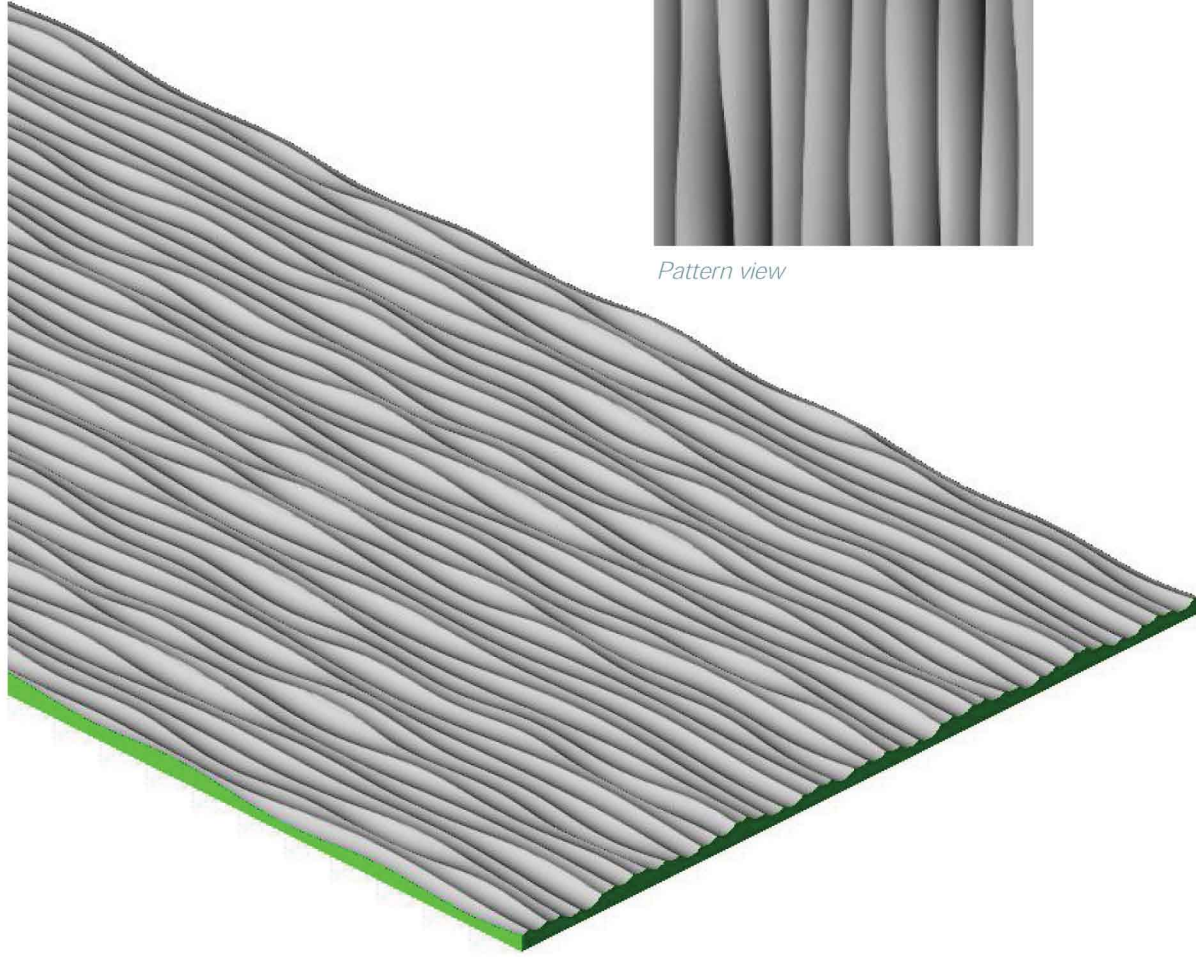

Pattern view

Panel orientation shown

Panel view **Isometric**   Pattern direction **Vertical**