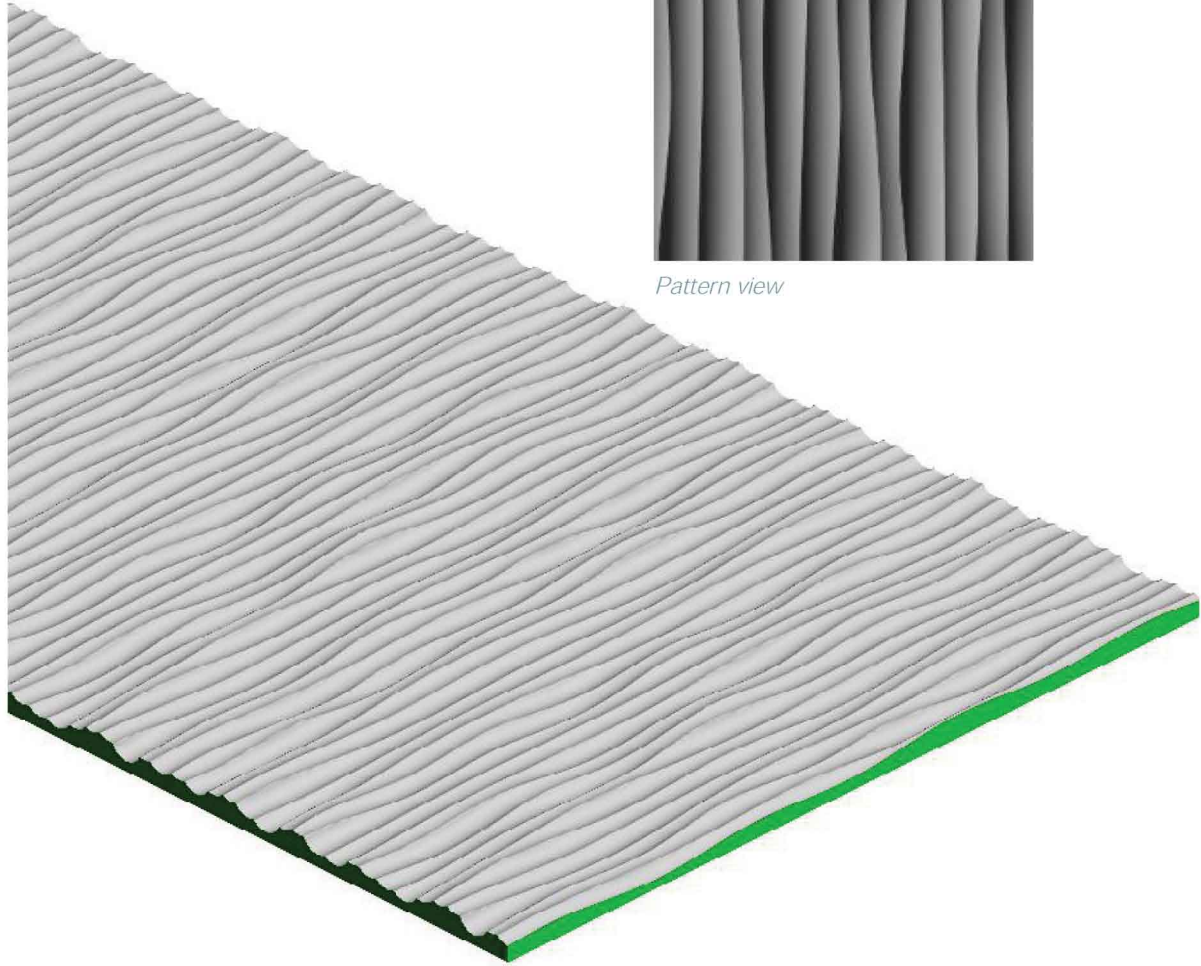

Pattern view

Panel orientation shown

Panel view **Isometric**   Pattern direction **Horizontal**