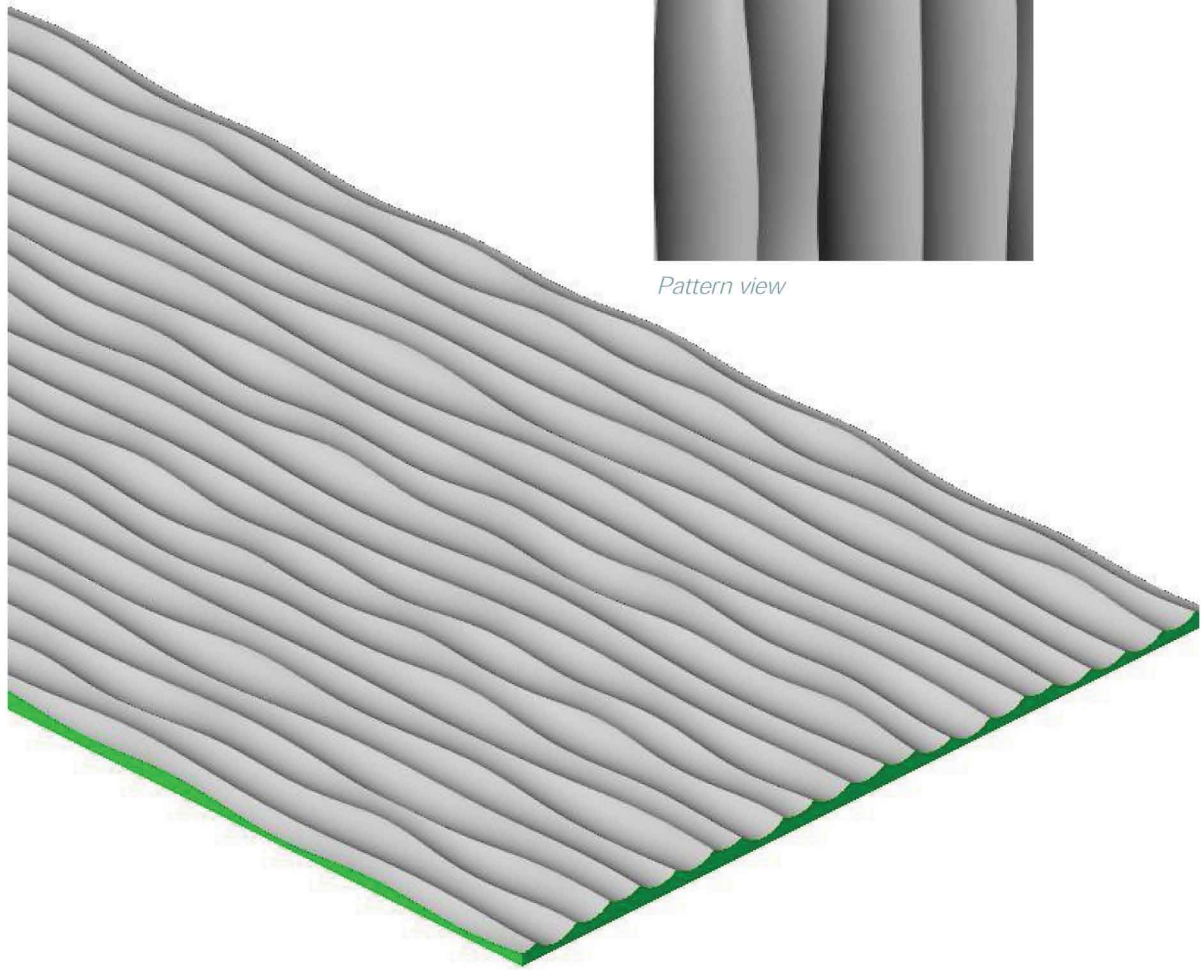

Pattern view