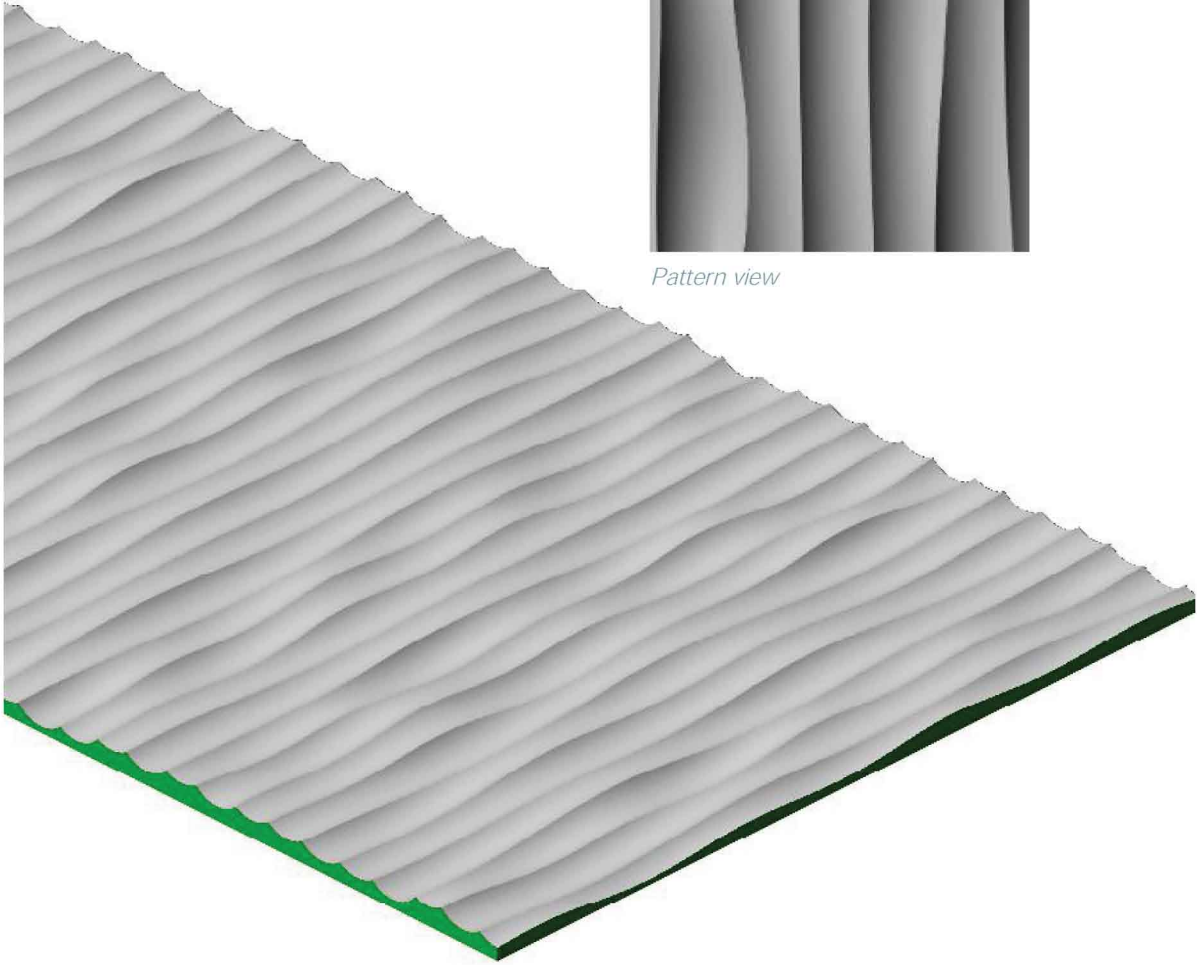

Pattern view