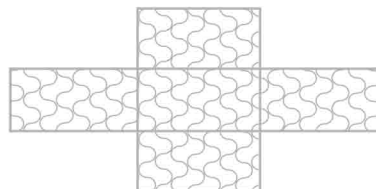

Repeating

**Product description**

Product code	SOT 403
Finish shown	NONE Computer Generated Greyscale
Pattern direction	ISO Horizontal
Max. pattern depth (inches)	.51
Min. rec. panel thickness (inches)	.75
Pattern repeat type	Repeating

Interlam Corp. | 391 Hickory St. | Mountt Airy | NC | 27030

336-786-6254

www.interlam-design.com

Pattern view

**Panel orientation shown**

Panel view **Isometric**      Pattern direction **Vertical**

**Pattern repeat type**

Repeating

**Product description**

Product code	SOT 403
Finish shown	NONE      Computer Generated Greyscale
Pattern direction	ISO Vertical
Max. pattern depth (inches)	.51
Min. rec. panel thickness (inches)	.75
Pattern repeat type	Repeating