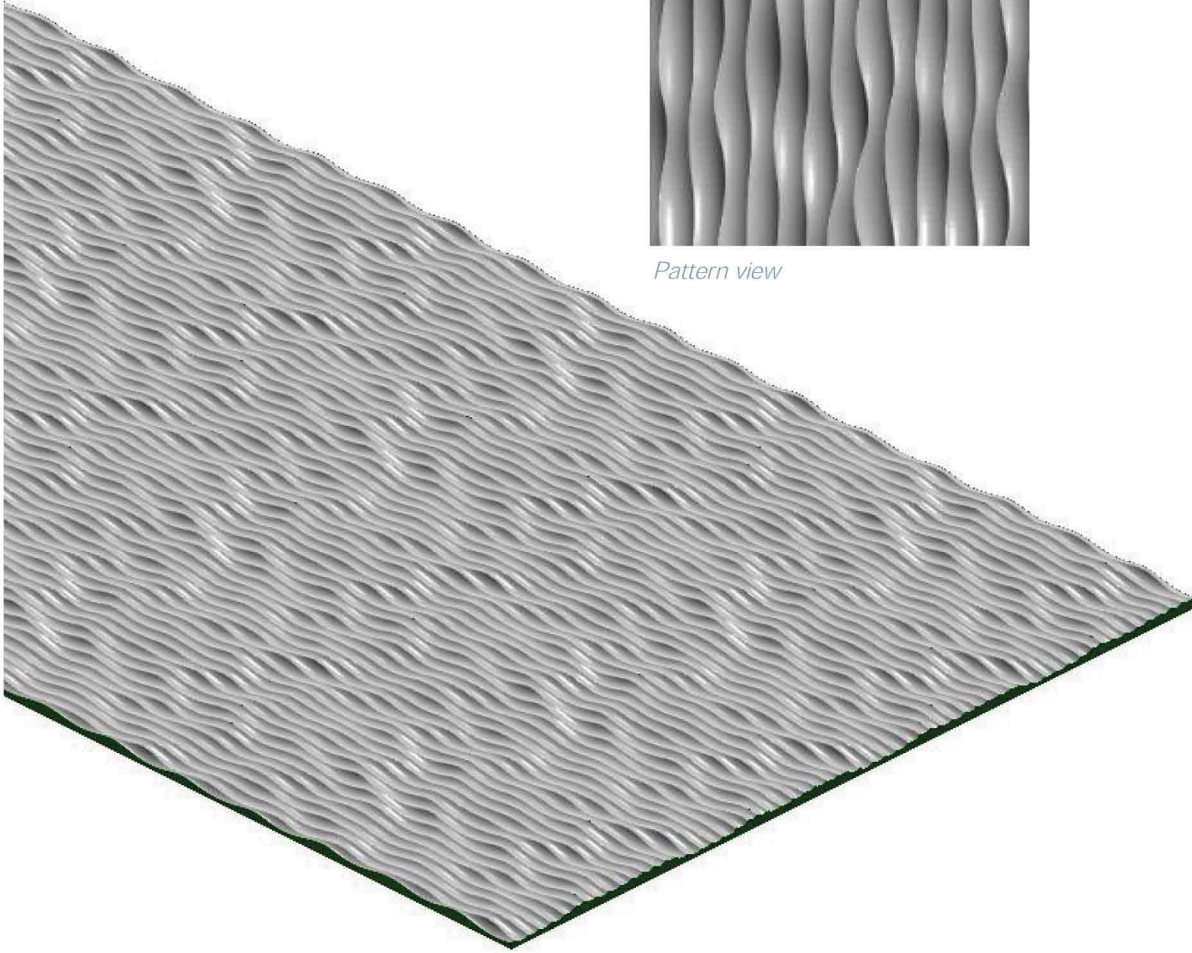

Pattern view

Panel orientation shown

Panel view **Isometric**   Pattern direction **Vertical**