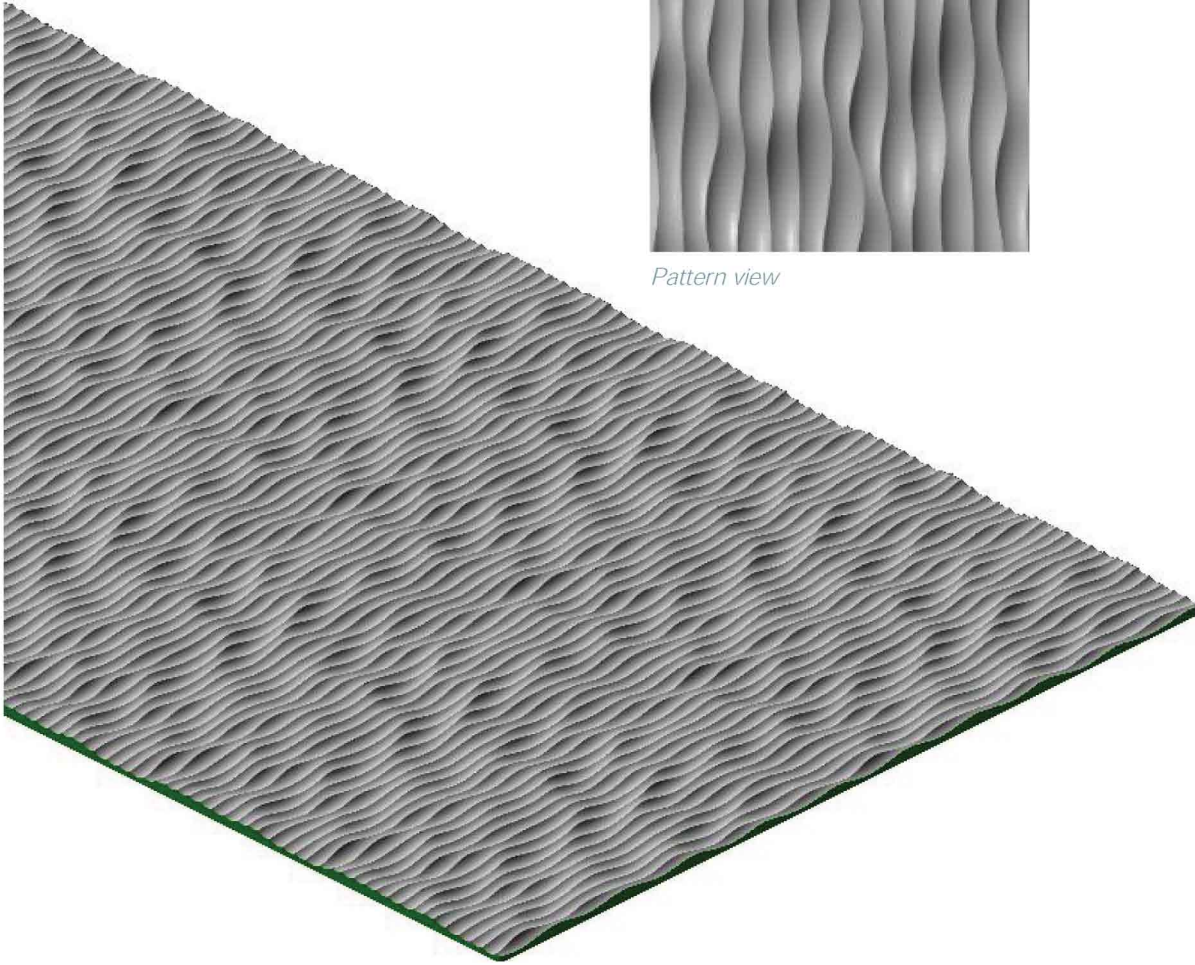

Pattern view

Panel orientation shown

Panel view **Isometric**   Pattern direction **Horizontal**