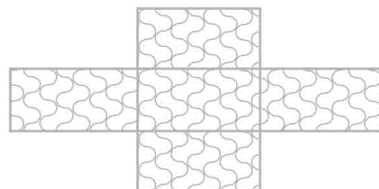

Interlam Corp. | 391 Hickory St. | Mountt Airy | NC | 27030

336-786-6254

www.interlam-design.com

Pattern view

**Panel orientation shown**

Panel view **Isometric**      Pattern direction **Horizontal**

**Pattern repeat type**

Repeating

**Product description**

Product code	SOT 403
Finish shown	NONE Computer Generated Greyscale
Pattern direction	ISO Horizontal
Max. pattern depth (inches)	.51
Min. rec. panel thickness (inches)	.75
Pattern repeat type	Repeating