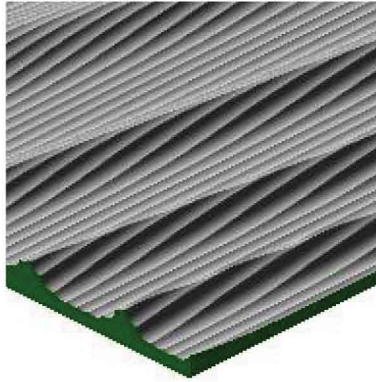

Full panel view

Pattern view

Edge view

Panel orientation shown

Panel view **Normal** Pattern direction **Horizontal**

Pattern repeat type

Product description

Product code	SOU 002
Finish shown	NONE Computer Generated Greyscale
Pattern direction	Horizontal
Max. pattern depth (inches)	1.00
Min. rec. panel thickness (inches)	1.50
Pattern repeat type	5 pc set

5 pc set

Interlam Corp. | 391 Hickory St. | Mountt Airy | NC | 27030

336-786-6254

www.interlam-design.com

Pattern view

Panel orientation shown

Panel view **Isometric** Pattern direction **Horizontal**

Pattern repeat type

Product description	
Product code	SOU 002
Finish shown	NONE Computer Generated Greyscale
Pattern direction	ISO Horizontal
Max. pattern depth (inches)	1.00
Min. rec. panel thickness (inches)	1.50
Pattern repeat type	5 pc set