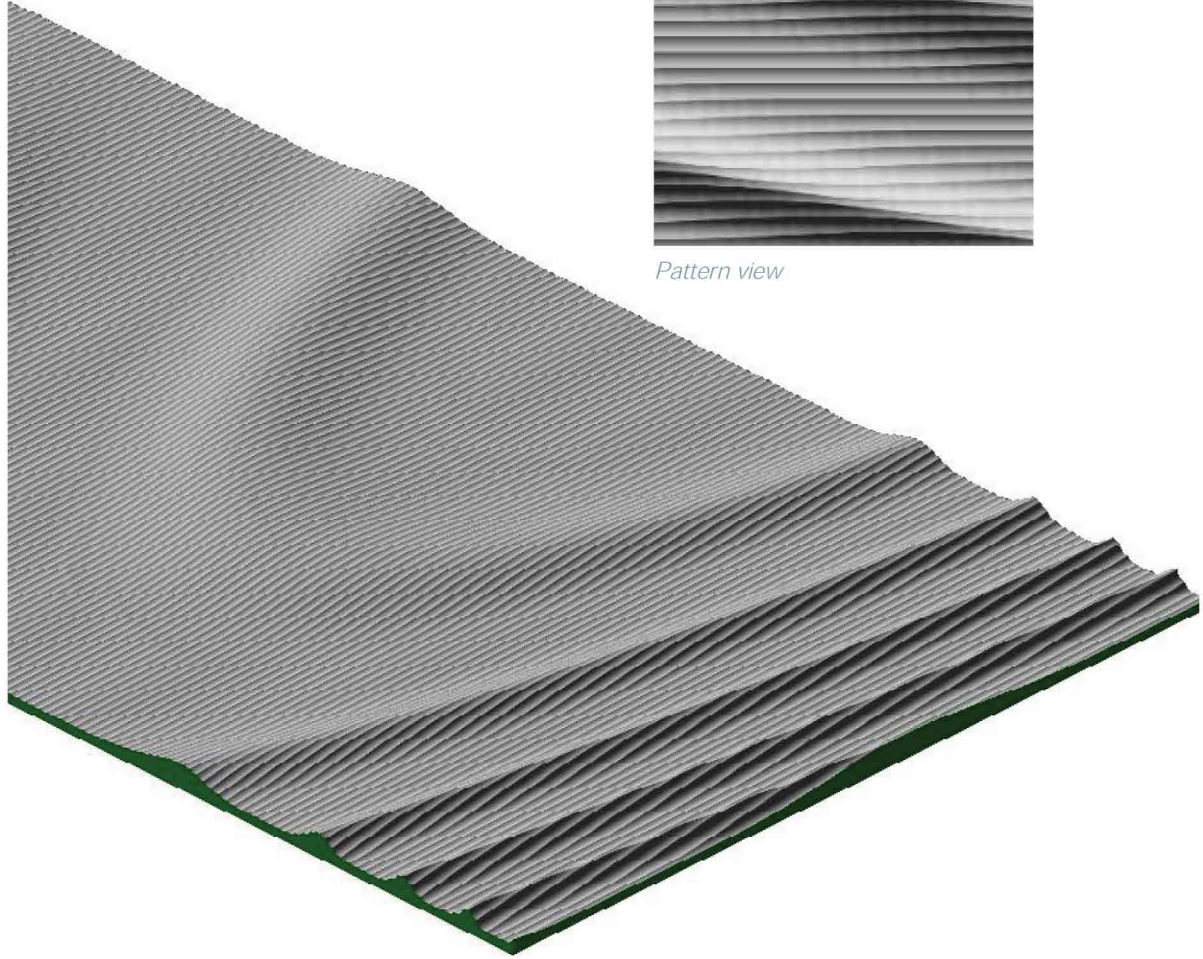

Pattern view

Panel orientation shown

Panel view **Isometric**   Pattern direction **Horizontal**

Pattern repeat type

Product description	
Product code	SOU 002
Finish shown	NONE Computer Generated Greyscale
Pattern direction	ISO Horizontal
Max. pattern depth (inches)	1.00
Min. rec. panel thickness (inches)	1.50
Pattern repeat type	5 pc set

5 pc set

Interlam Corp. | 391 Hickory St. | Mountt Airy | NC | 27030

336-786-6254
www.interlam-design.com