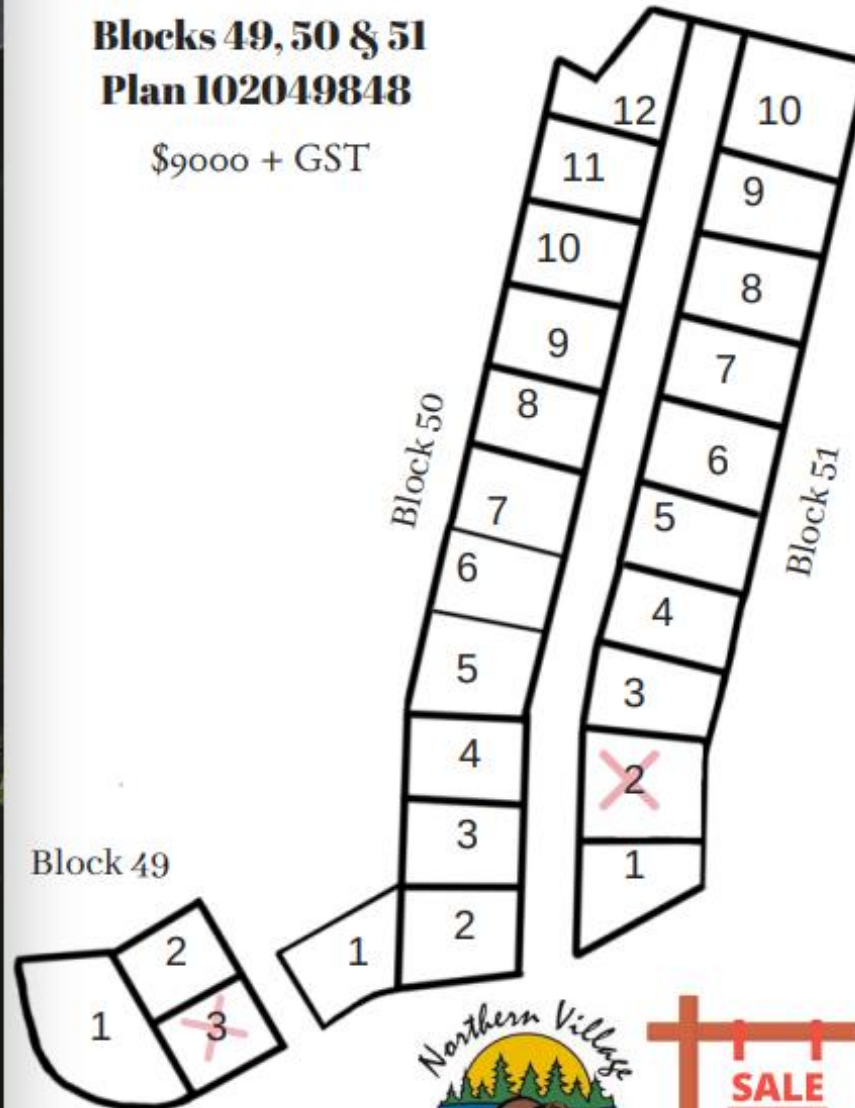

Cell: 306-812-6016
Email: denarebeach@sasktel.net

www.denarebeach.net

Konuto Industrial Park

Now Selling

**Blocks 49, 50 & 51
Plan 102049848**

\$9000 + GST

X - Already Sold