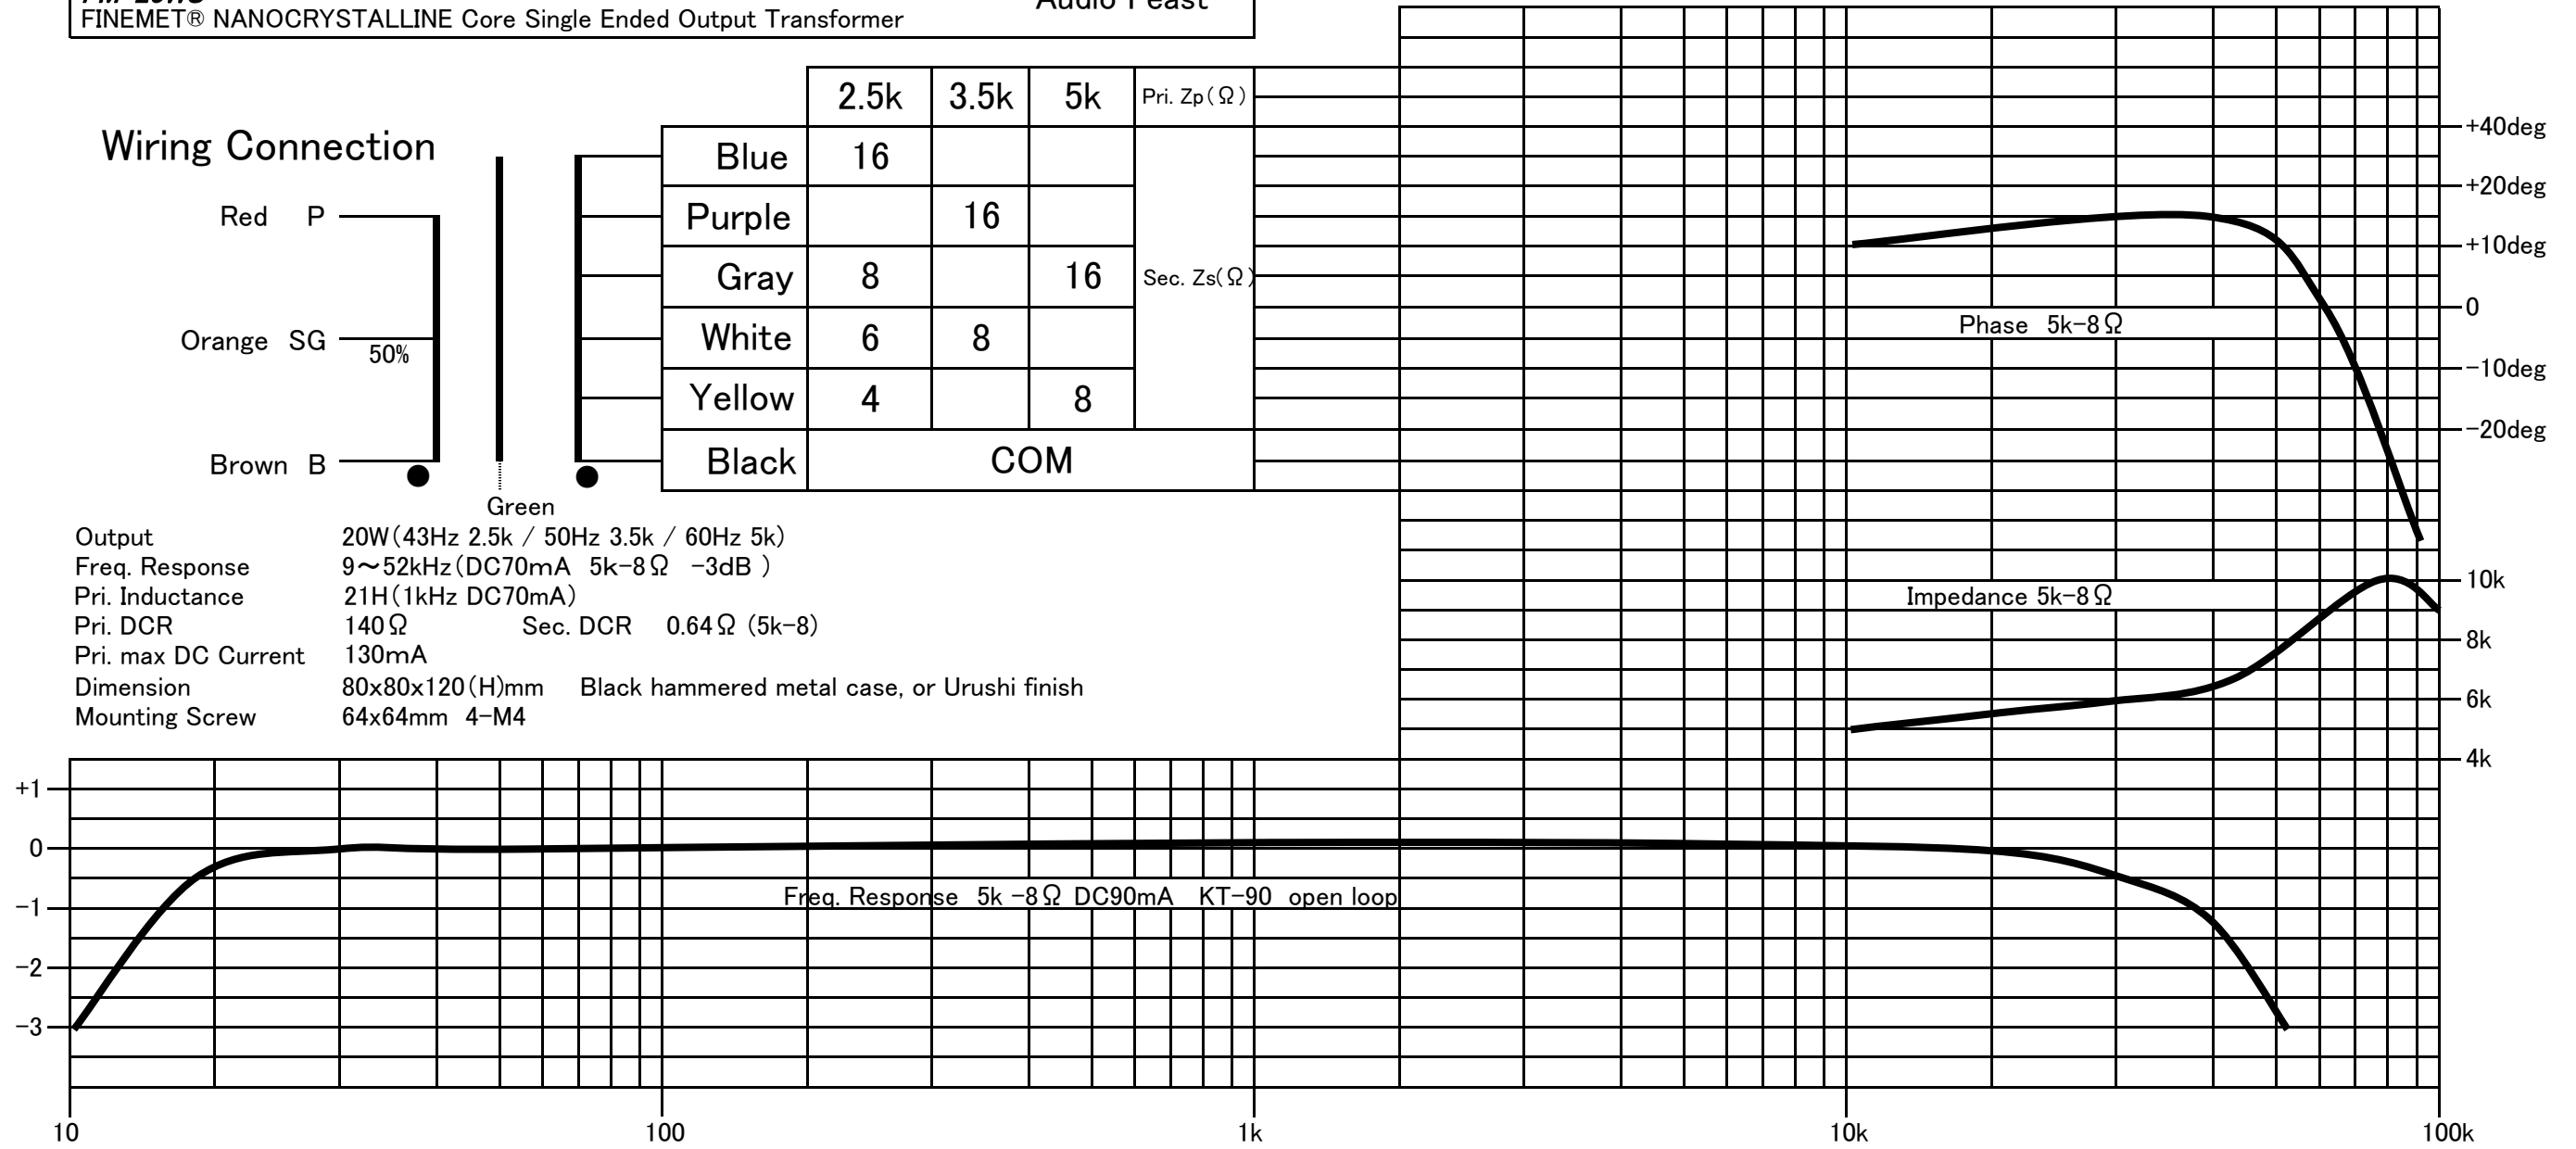

FM-20WS
 FINEMET® NANOCRYSTALLINE Core Single Ended Output Transformer Audio Feast

Wiring Connection

	2.5k	3.5k	5k	Pri. Zp(Ω)
Blue	16			Sec. Zs(Ω)
Purple		16		
Gray	8		16	
White	6	8		
Yellow	4		8	
Black	COM			

Output 20W(43Hz 2.5k / 50Hz 3.5k / 60Hz 5k)
 Freq. Response 9~52kHz(DC70mA 5k-8Ω -3dB)
 Pri. Inductance 21H(1kHz DC70mA)
 Pri. DCR 140Ω Sec. DCR 0.64Ω (5k-8)
 Pri. max DC Current 130mA
 Dimension 80x80x120(H)mm Black hammered metal case, or Urushi finish
 Mounting Screw 64x64mm 4-M4