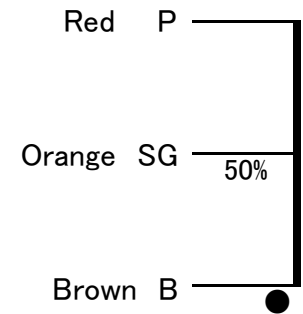

FM-20WS
 FINEMET® NANOCRYSTALLINE Core Single Ended Output Transformer Audio Feast

Wiring Connection

	2.5k	3.5k	5k	Pri. Zp(Ω)
Blue	16			Sec. Zs(Ω)
Purple		16		
Gray	8		16	
White	6	8		
Yellow	4		8	
Black	COM			

Output 20W(43Hz 2.5k / 50Hz 3.5k / 60Hz 5k)
 Freq. Response 9~52kHz(DC70mA 5k-8Ω -3dB)
 Pri. Inductance 21H(1kHz DC70mA)
 Pri. DCR 140Ω Sec. DCR 0.64Ω (5k-8)
 Pri. max DC Current 130mA
 Dimension 80x80x120(H)mm Black hammered metal case, or Urushi finish
 Mounting Screw 64x64mm 4-M4