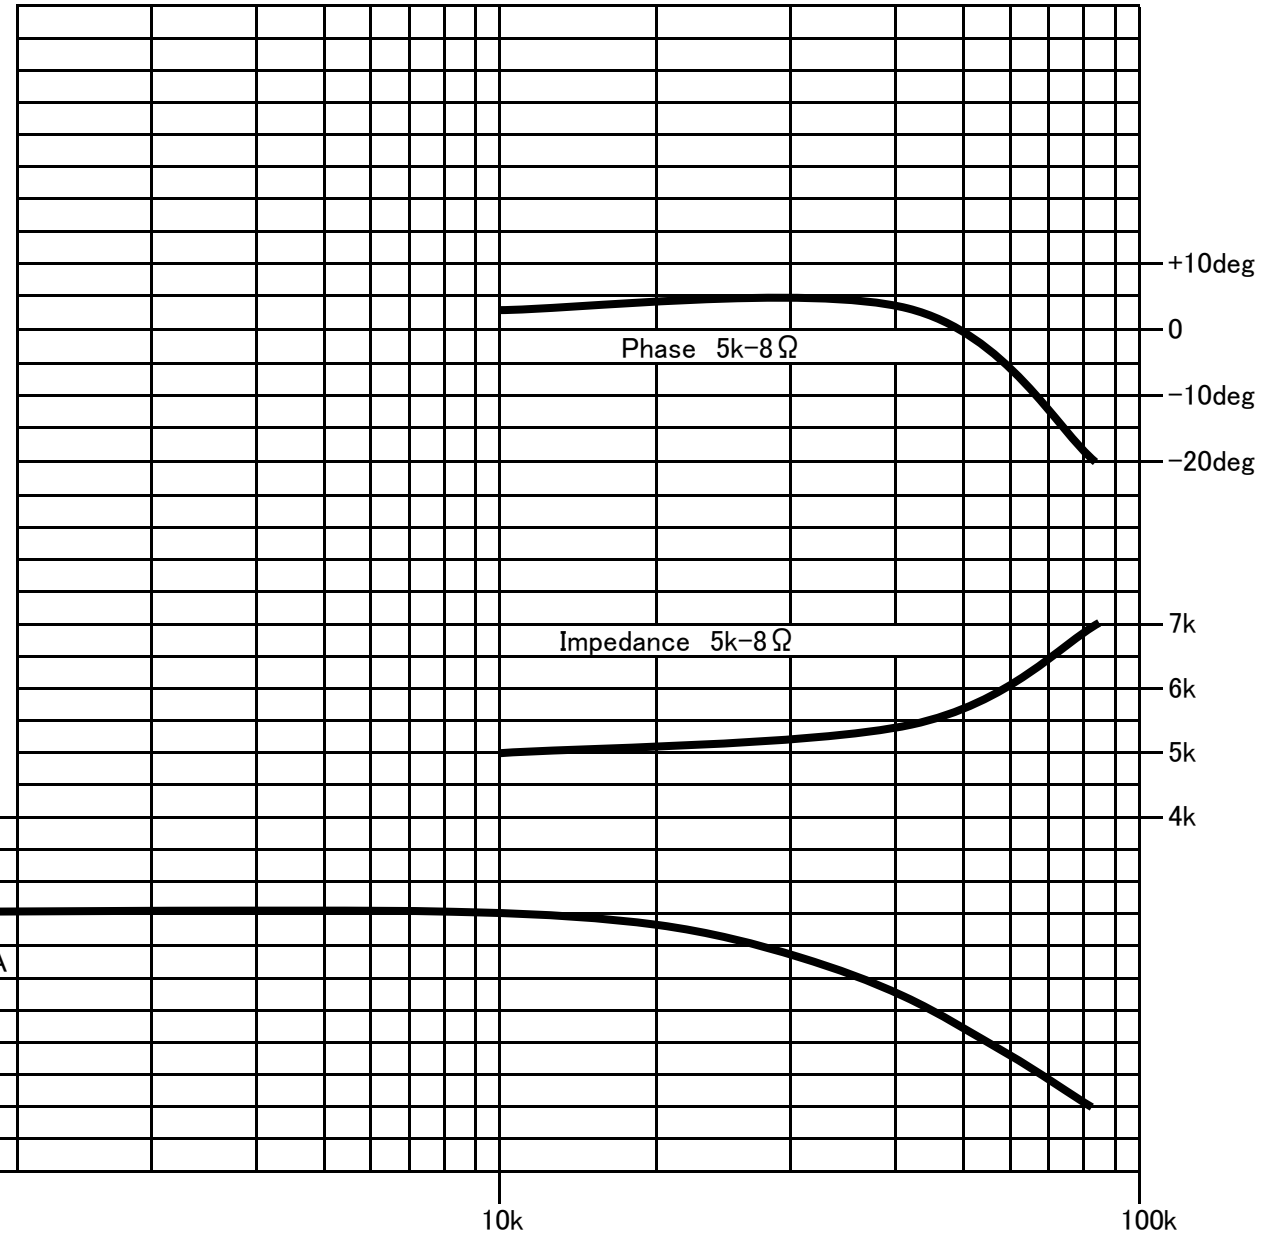

FM-24WS Audio Feast
 FINEMET® NANOCRYSTALLINE Core Single Ended Output Transformer

Wiring Connection

	2.5k	3.5k	5k	Pri. Zp(Ω)
Blue		16		Sec. Zs(Ω)
Purple	8		16	
Gray	6	8		
White	4	6	8	
Yellow		4	6	
Black	COM			

Output 24W(50Hz)
 Freq. Response 8~83kHz(Dc60mA 3.5k-8Ω -3dB)
 Pri. Inductance 14H(100Hz DC60mA)
 Pri. DCR 93Ω Sec. DCR 0.27Ω
 Pri. max DC Current 160mA Loss 0.22dB(5k-8Ω)
 Dimension 100x90x120(H) Black hammered metal case, or Urushi finish