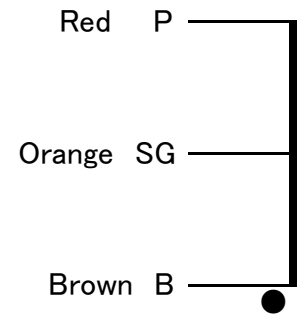

FM-24WS Audio Feast
 FINEMET® NANOCRYSTALLINE Core Single Ended Output Transformer

Wiring Connection

	2.5k	3.5k	5k	Pri. Zp(Ω)
Blue		16		Sec. Zs(Ω)
Purple	8		16	
Gray	6	8		
White	4	6	8	
Yellow		4	6	
Black	COM			

Output 24W(50Hz)
 Freq. Response 8~83kHz(Dc60mA 3.5k-8Ω -3dB)
 Pri. Inductance 14H(100Hz DC60mA)
 Pri. DCR 93Ω Sec. DCR 0.27Ω
 Pri. max DC Current 160mA Loss 0.22dB(5k-8Ω)
 Dimension 100x90x120(H) Black hammered metal case, or Urushi finish