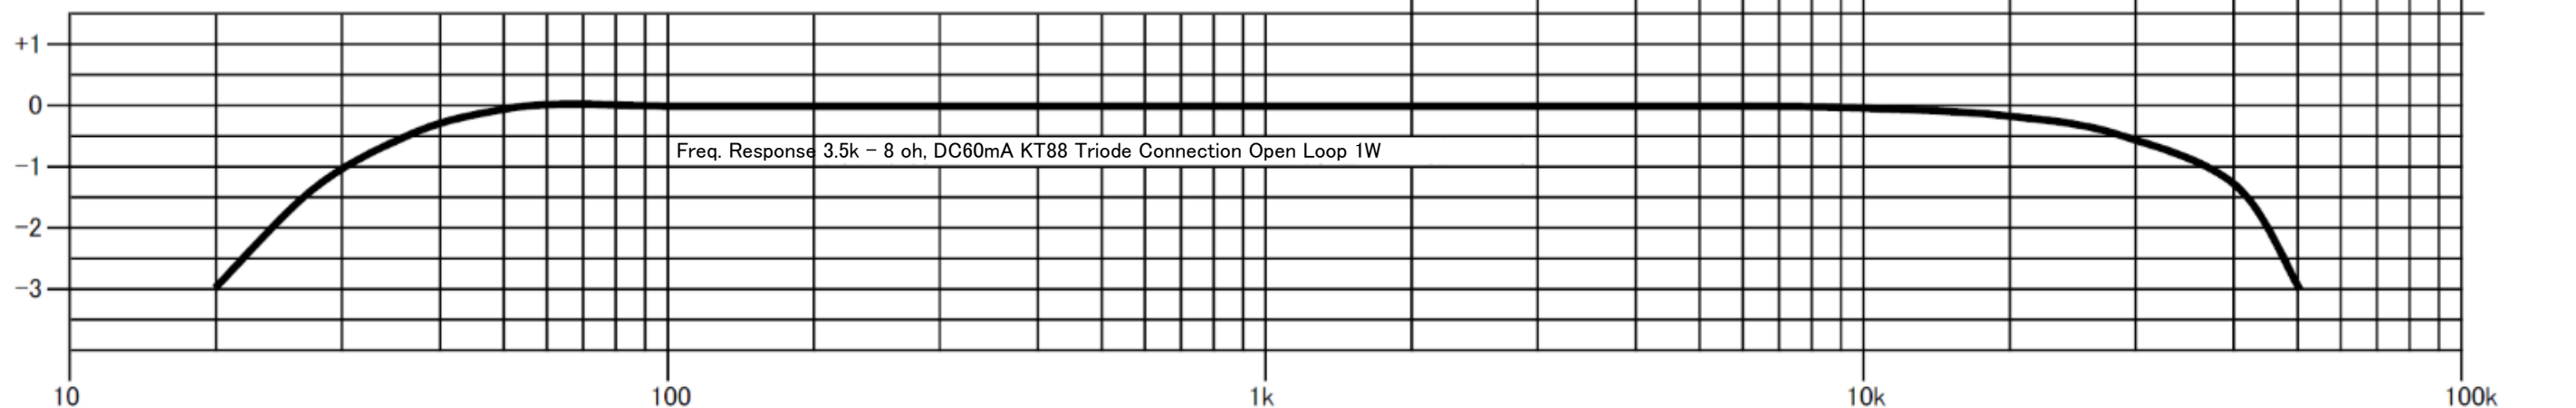

FM-24WS-3.5k
 FINEMET® NANOCRYSTALLINE Core Single Ended Output Transformer Audio Feast

Wiring Connection

Output 24W(40Hz)
 Freq. Response 20~45kHz(DC 60mA 3.5k-8Ω -3dB , 1W)
 Pri. Inductance 22H(1kHz DC 60mA)
 Pri. DCR 140Ω Sec. DCR 0.51Ω(8Ω)
 Pri. max DC Current 120mA Loss 0.44dB
 Dimension 100x90x120(H)mm Black hammered metal case, or Urushi finish

Black Metal Case

Urushi finish

All dimension is in mm.

Dimension does not include screws around the case.