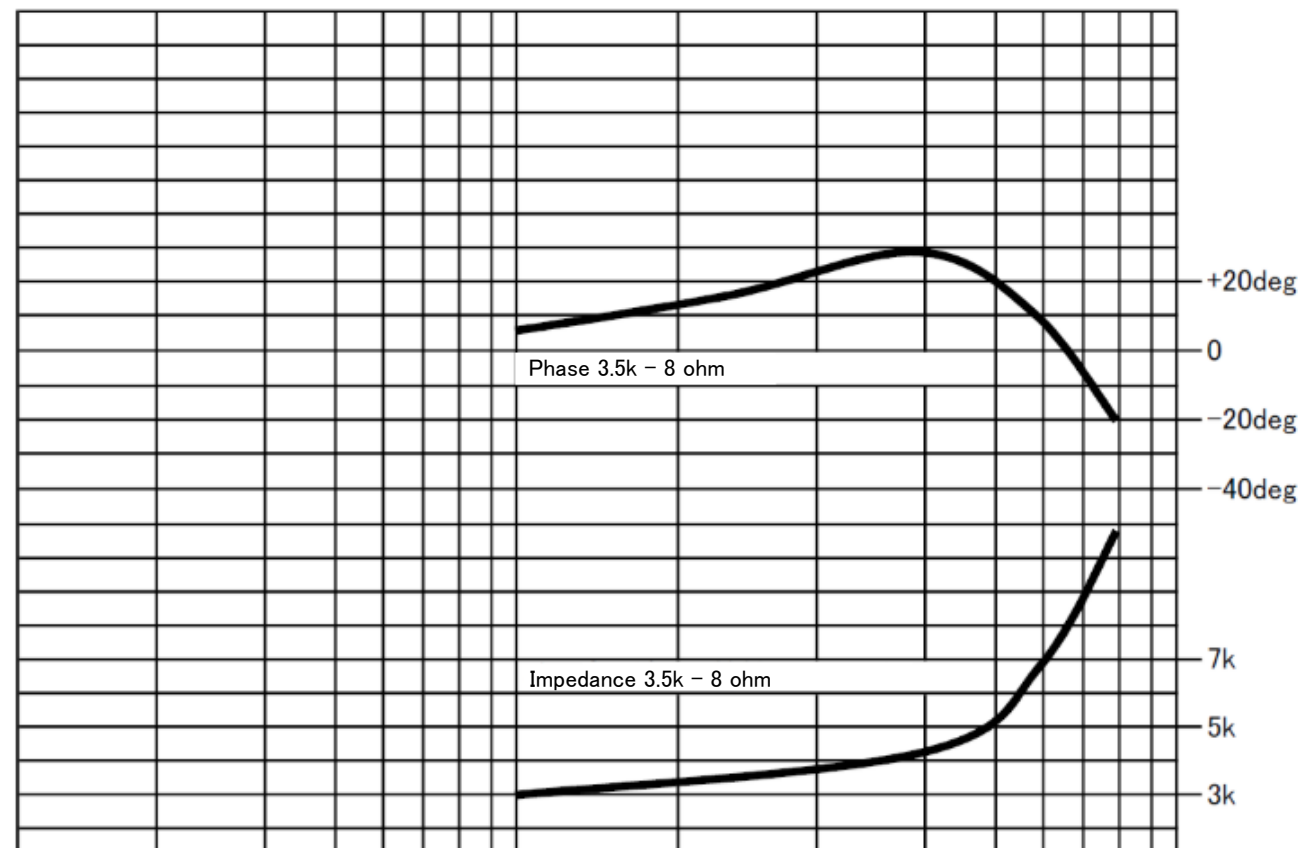

FM-24WS-3.5k
 FINEMET® NANOCRYSTALLINE Core Single Ended Output Transformer Audio Feast

Wiring Connection

Output 24W(40Hz)
 Freq. Response 20~45kHz(DC 60mA 3.5k-8Ω -3dB , 1W)
 Pri. Inductance 22H(1kHz DC 60mA)
 Pri. DCR 140Ω Sec. DCR 0.51Ω(8Ω)
 Pri. max DC Current 120mA Loss 0.44dB
 Dimension 100x90x120(H)mm Black hammered metal case, or Urushi finish

Black Metal Case

Urushi finish

All dimension is in mm.

Dimension does not include screws around the case.