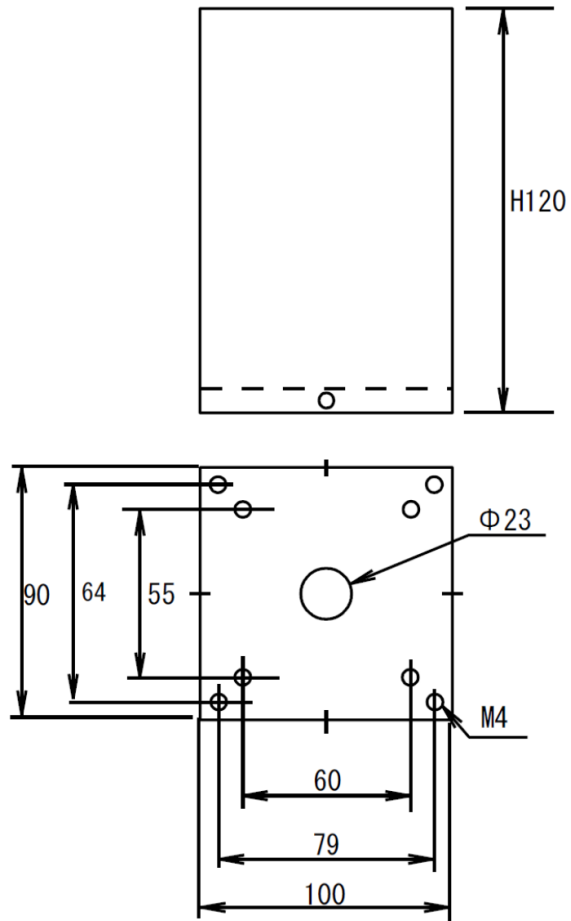

FM-24WS-3.5k
 FINEMET® NANOCRYSTALLINE Core Single Ended Output Transformer Audio Feast

Wiring Connection

Output 24W(40Hz)
 Freq. Response 20~45kHz(DC 60mA 3.5k-8Ω -3dB , 1W)
 Pri. Inductance 22H(1kHz DC 60mA)
 Pri. DCR 140Ω Sec. DCR 0.51Ω(8Ω)
 Pri. max DC Current 120mA Loss 0.44dB
 Dimension 100x90x120(H)mm Black hammered metal case, or Urushi finish

Black Metal Case

Urushi finish

All dimension is in mm.

Dimension does not include screws around the case.