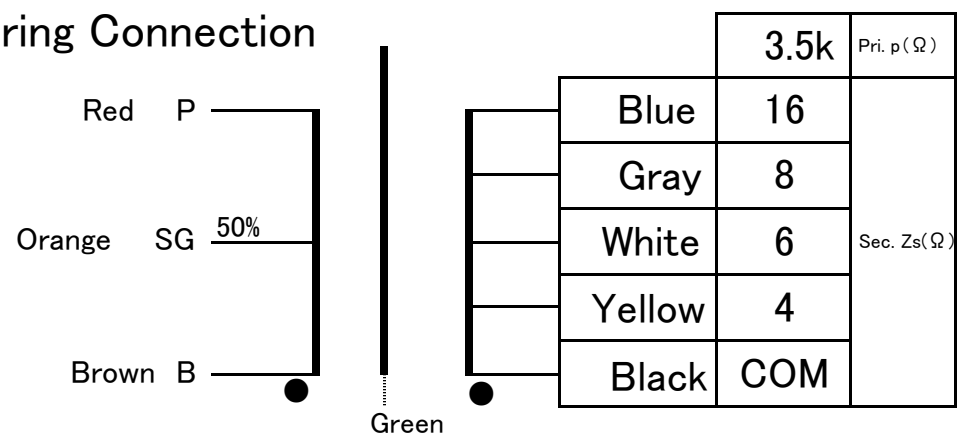

FM-24WS-3.5k
 FINEMET® NANOCRYSTALLINE Core Single Ended Output Transformer Audio Feast

Wiring Connection

Output 24W(40Hz)
 Freq. Response 20~45kHz(DC 60mA 3.5k-8Ω -3dB , 1W)
 Pri. Inductance 22H(1kHz DC 60mA)
 Pri. DCR 140Ω Sec. DCR 0.51Ω(8Ω)
 Pri. max DC Current 120mA Loss 0.44dB
 Dimension 100x90x120(H)mm Black hammered metal case, or Urushi finish

Black Metal Case

Urushi finish

All dimension is in mm.

Dimension does not include screws around the case.