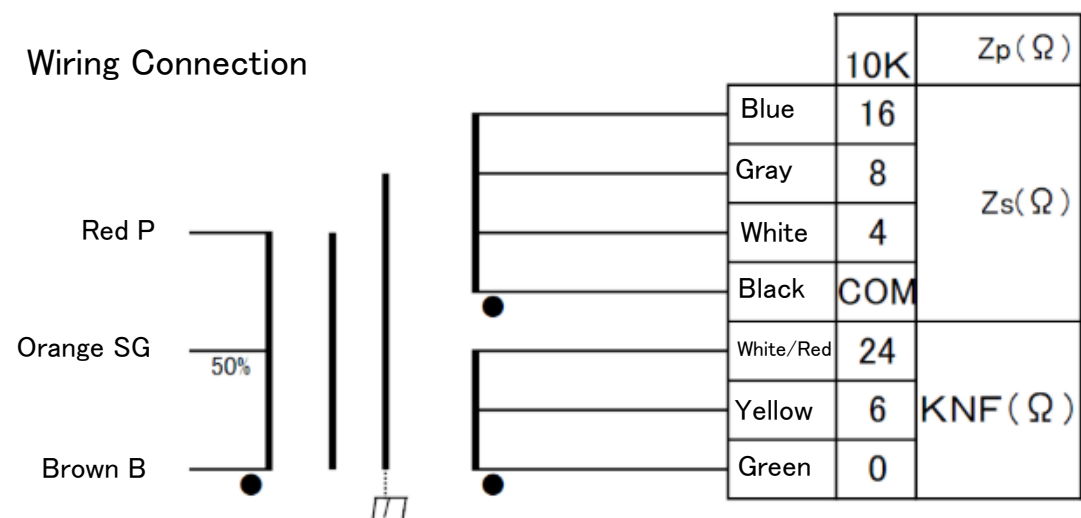

**FME-20-10KF**  
 FINEMET® NANOCRYSTALLINE Core Single Ended Output Transformer      Audio Feast

Wiring Connection

Output 20W (50Hz)  
 Freq. Response 20-40KHz (8 ohm, 1W, -3dB)  
 Pri. Inductance 32H (DC 60mA 50Hz)  
 Pri. DCR 377 ohm, Sec. DCR 0.55 ohm, Loss 0.44dB  
 Pri. max DC Current 110mA  
 Dimension 100x90x120(H)mm      Black hammered metal case, or Urushi finish

Available on Black metal case OR  
Urushi finish

Black Metal Case

Urushi finish

All dimension is in mm.

Dimension does not include screws around the case.