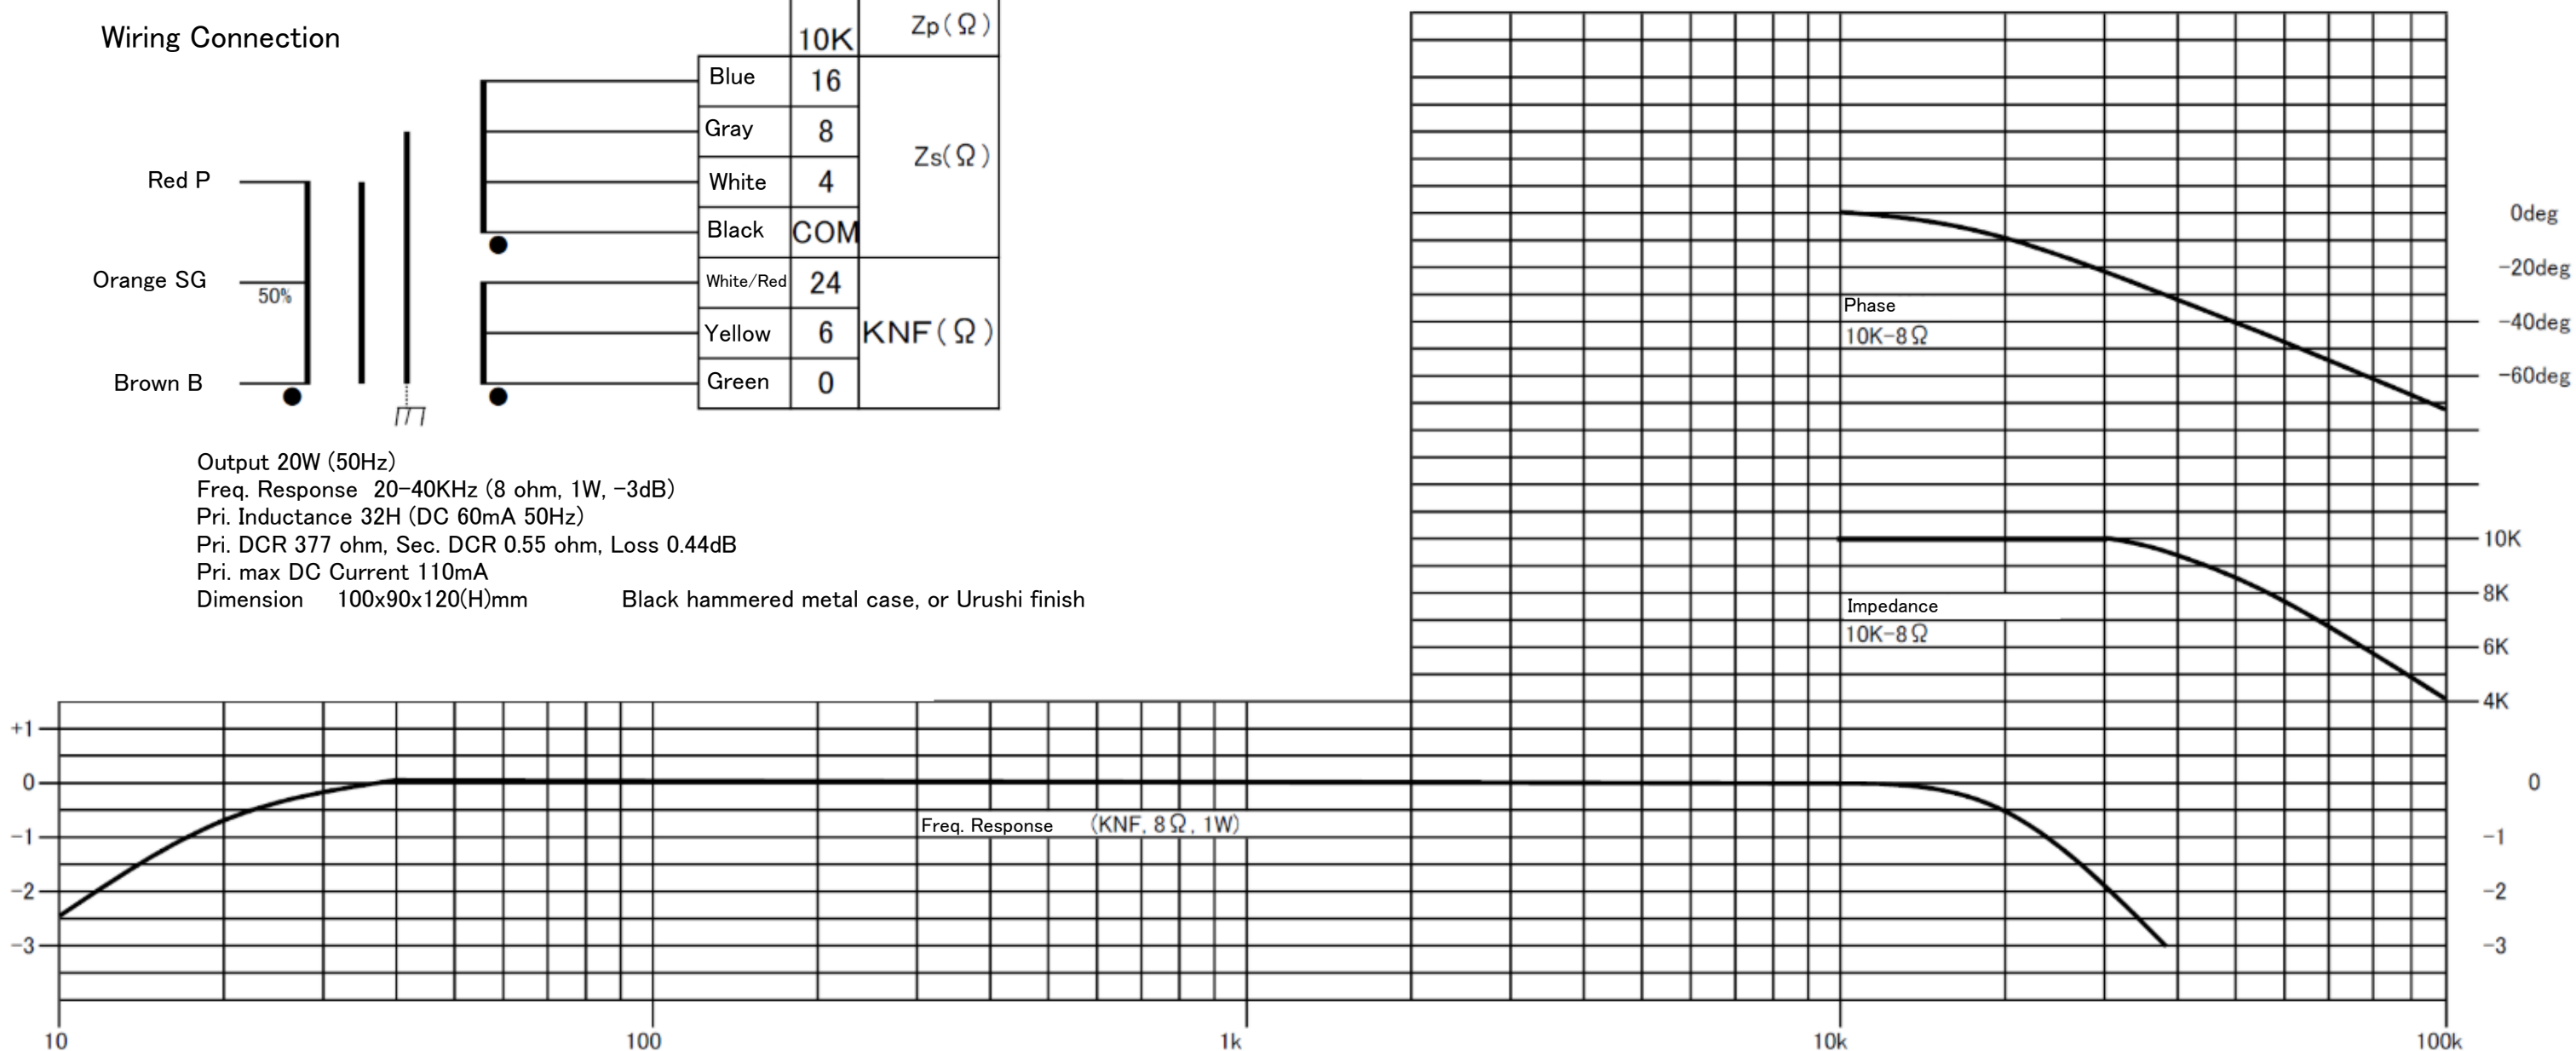

**FME-20-10KF**  
 FINEMET® NANOCRYSTALLINE Core Single Ended Output Transformer      Audio Feast

Wiring Connection

Output 20W (50Hz)  
 Freq. Response 20-40KHz (8 ohm, 1W, -3dB)  
 Pri. Inductance 32H (DC 60mA 50Hz)  
 Pri. DCR 377 ohm, Sec. DCR 0.55 ohm, Loss 0.44dB  
 Pri. max DC Current 110mA  
 Dimension 100x90x120(H)mm      Black hammered metal case, or Urushi finish

Available on Black metal case OR  
Urushi finish

Black Metal Case

Urushi finish

All dimension is in mm.

Dimension does not include screws around the case.