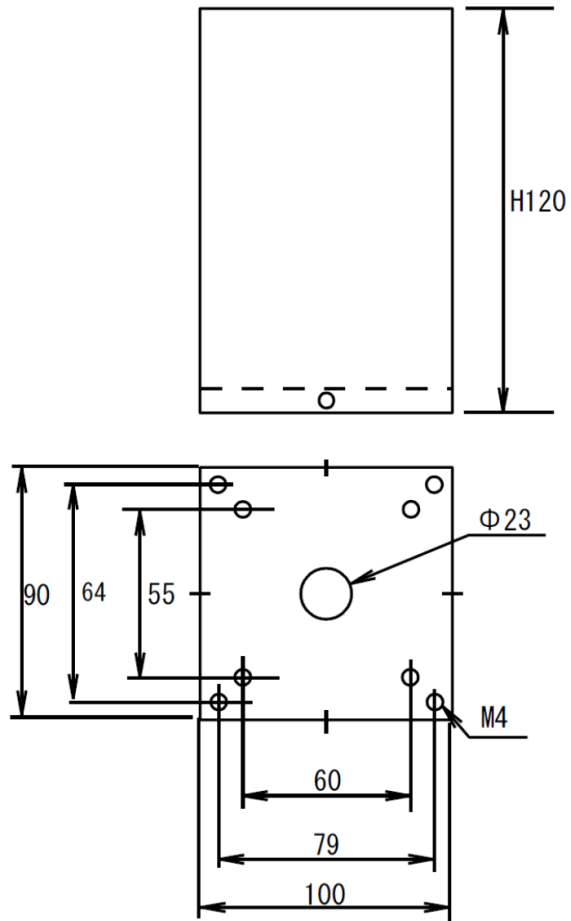

**FME-20-10KF**  
 FINEMET® NANOCRYSTALLINE Core Single Ended Output Transformer      Audio Feast

Wiring Connection

Output 20W (50Hz)  
 Freq. Response 20-40KHz (8 ohm, 1W, -3dB)  
 Pri. Inductance 32H (DC 60mA 50Hz)  
 Pri. DCR 377 ohm, Sec. DCR 0.55 ohm, Loss 0.44dB  
 Pri. max DC Current 110mA  
 Dimension 100x90x120(H)mm      Black hammered metal case, or Urushi finish

Available on Black metal case OR  
Urushi finish

Black Metal Case

Urushi finish

All dimension is in mm.

Dimension does not include screws around the case.