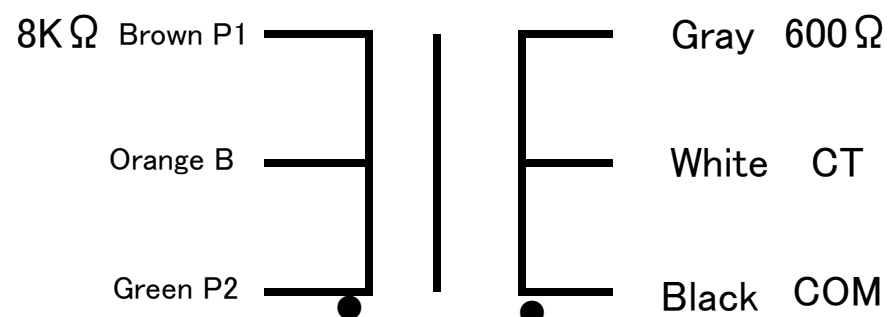

FM-8K-600CT

FINEMET® NANOCRYSTALLINE Core Line Input/Output Transformer

Audio Feast

Wiring Connection

Ratio 1:0.28
Freq. Response 10-60kHz (8k -1dB)
Pri. Inductance 70H (100Hz)
Pri. DCR 158 ohm (P1-B)/158 ohm (B-P2)
Sec. DCR 32.3 ohm (com-600 ohm)
Sec. max DC current 130mA (2 tubes), max unbalance
6mA Dimension 85x57x54(H)mm Band Style