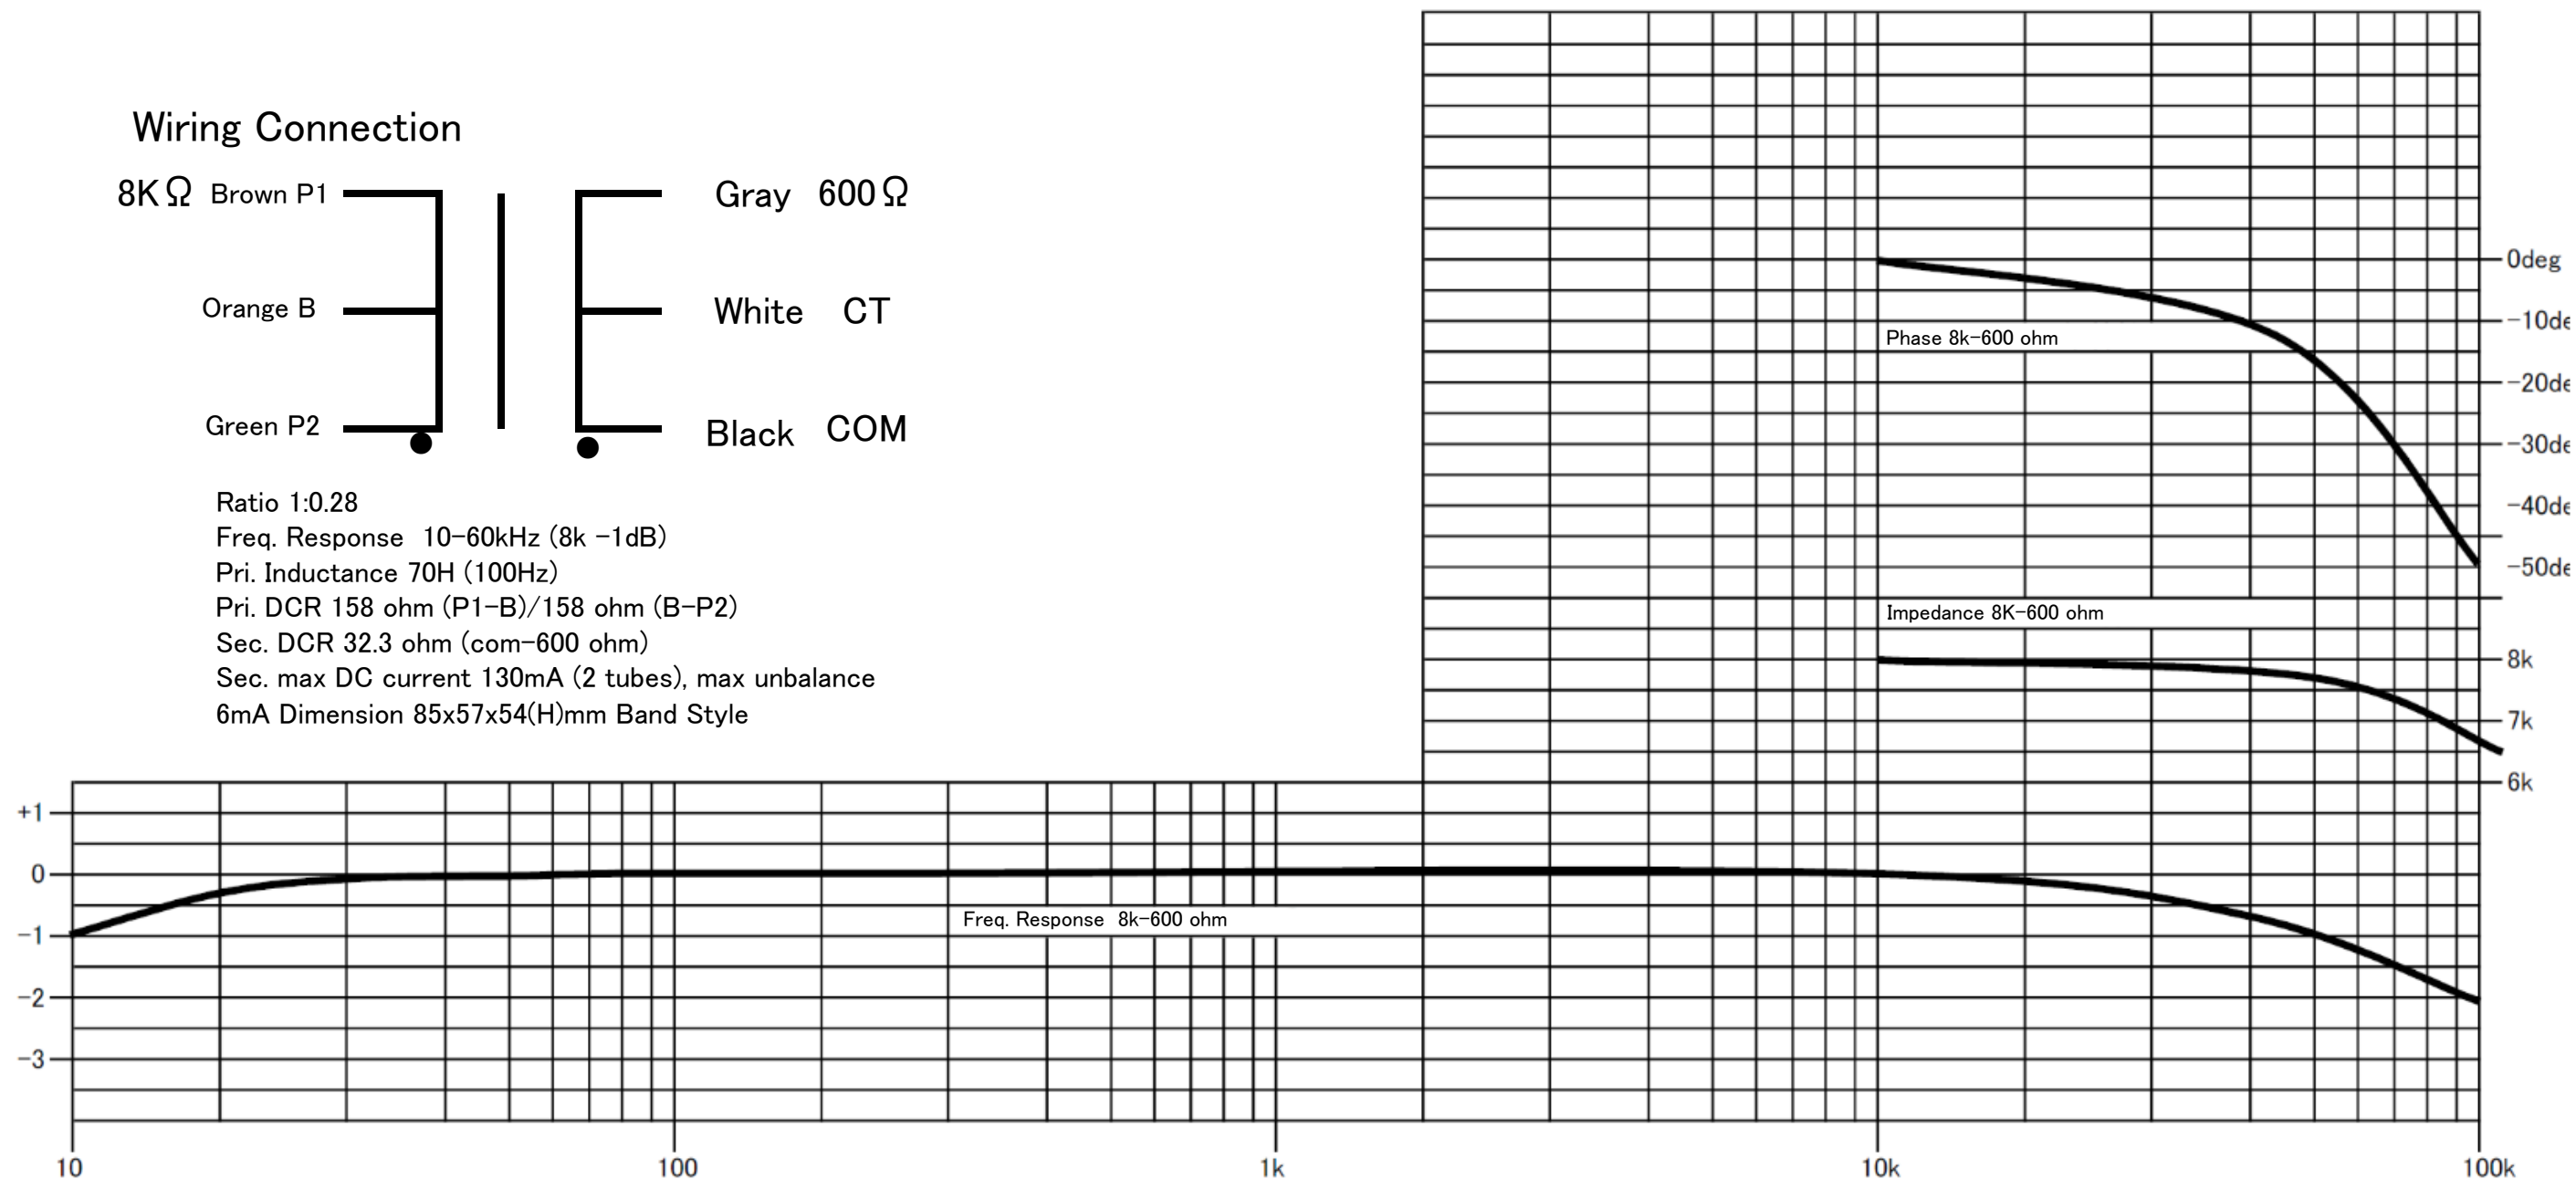

FM-8K-600CT

FINEMET® NANOCRYSTALLINE Core Line Input/Output Transformer

Audio Feast

Wiring Connection

Ratio 1:0.28
Freq. Response 10-60kHz (8k -1dB)
Pri. Inductance 70H (100Hz)
Pri. DCR 158 ohm (P1-B)/158 ohm (B-P2)
Sec. DCR 32.3 ohm (com-600 ohm)
Sec. max DC current 130mA (2 tubes), max unbalance
6mA Dimension 85x57x54(H)mm Band Style