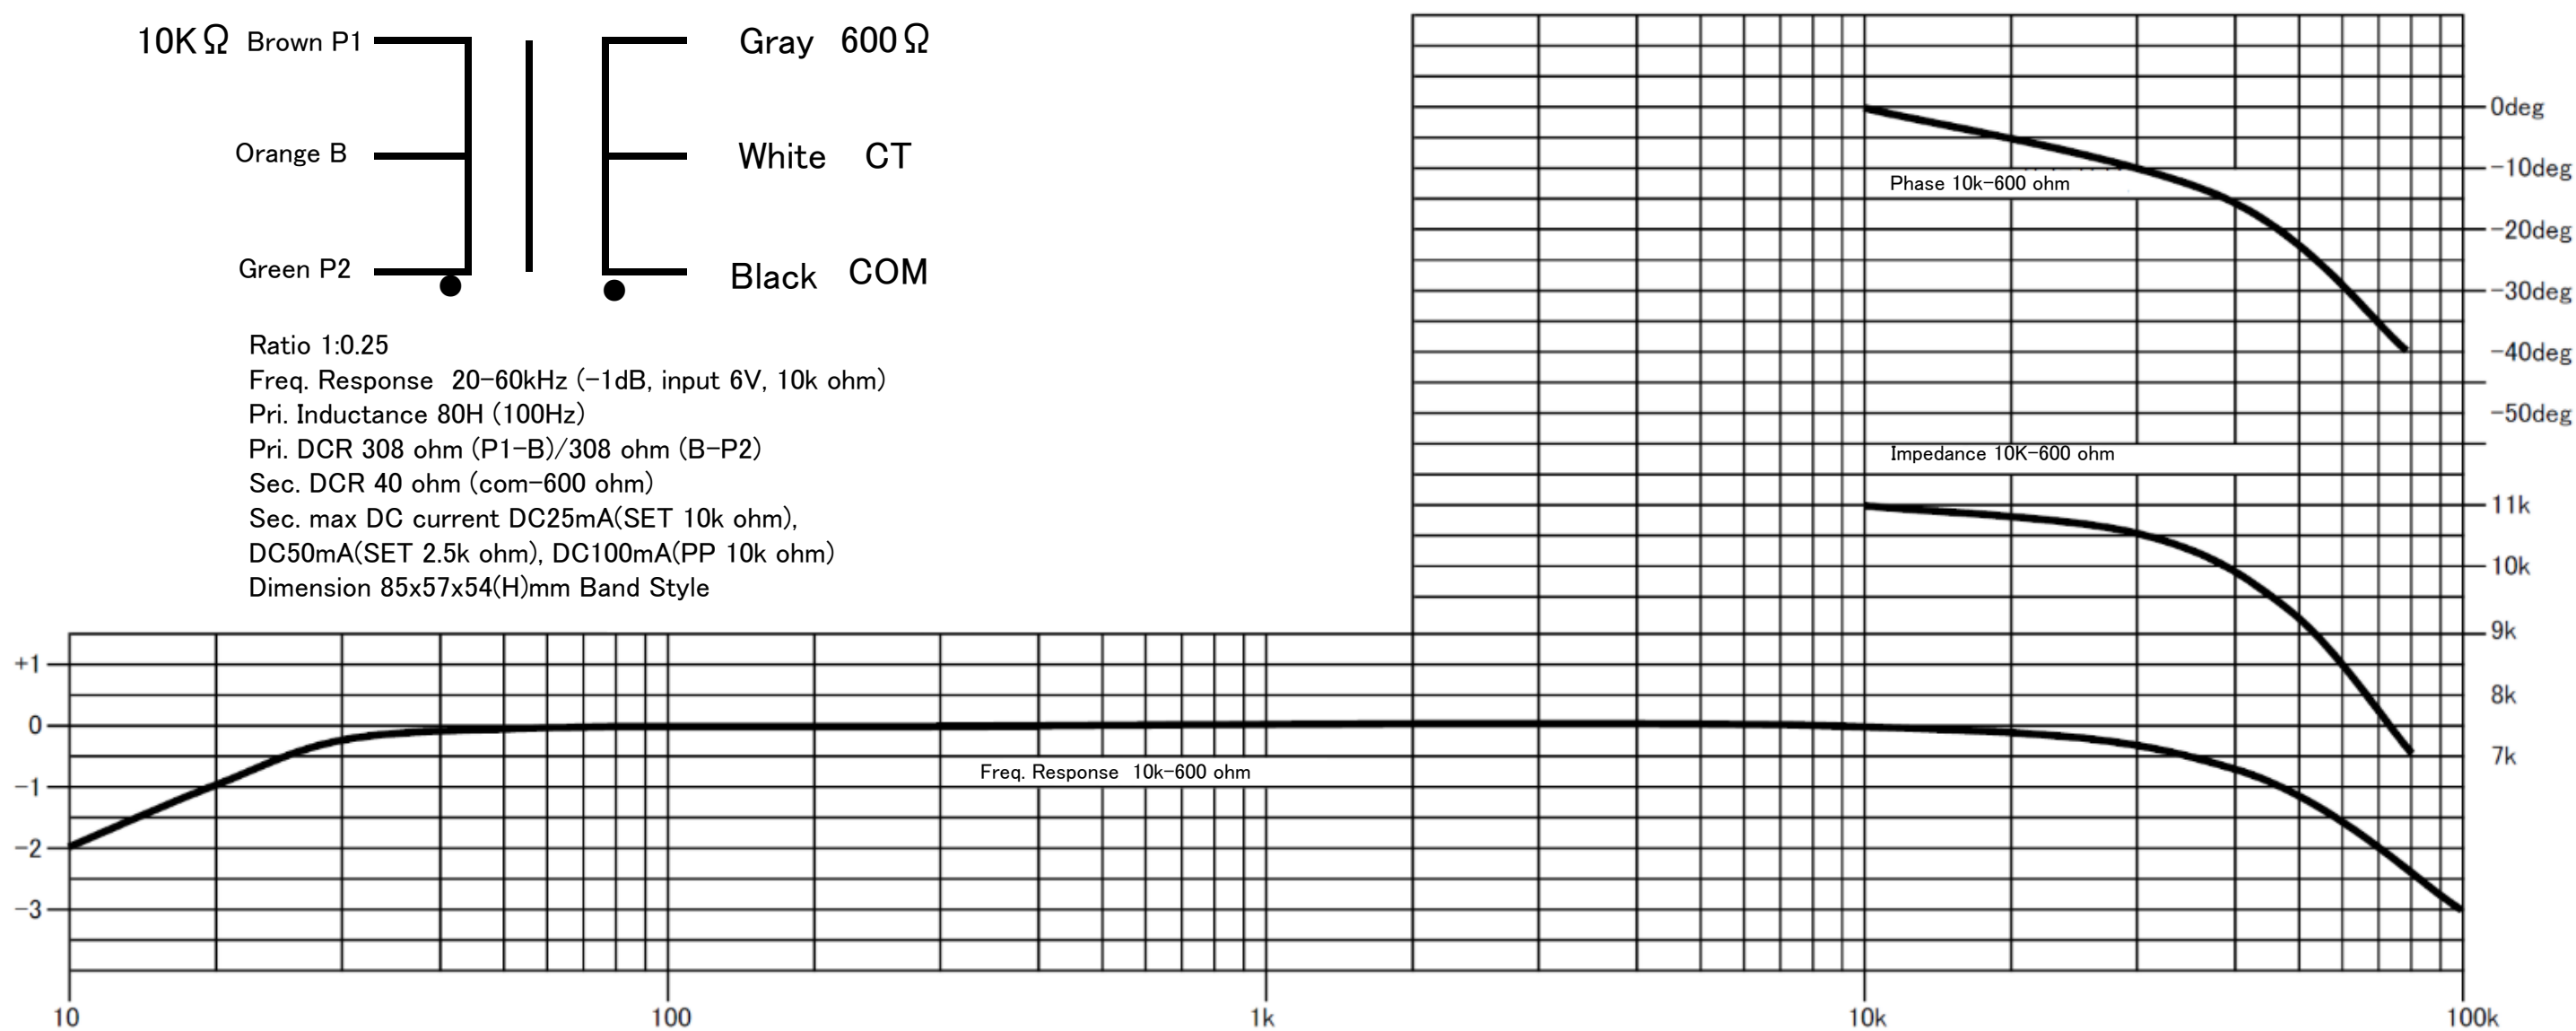

FM-10K-600CT

FINEMET® NANOCRYSTALLINE Core Line Input/Output Transformer

Audio Feast

Wiring Connection

Ratio 1:0.25

Freq. Response 20-60kHz (-1dB, input 6V, 10k ohm)

Pri. Inductance 80H (100Hz)

Pri. DCR 308 ohm (P1-B)/308 ohm (B-P2)

Sec. DCR 40 ohm (com-600 ohm)

Sec. max DC current DC25mA(SET 10k ohm),

DC50mA(SET 2.5k ohm), DC100mA(PP 10k ohm)

Dimension 85x57x54(H)mm Band Style

Email: CleanUnderwear@gmail.com

Web: TheAudioFeast.com

Distributed by Audio Feast (Nashville, TN, USA)