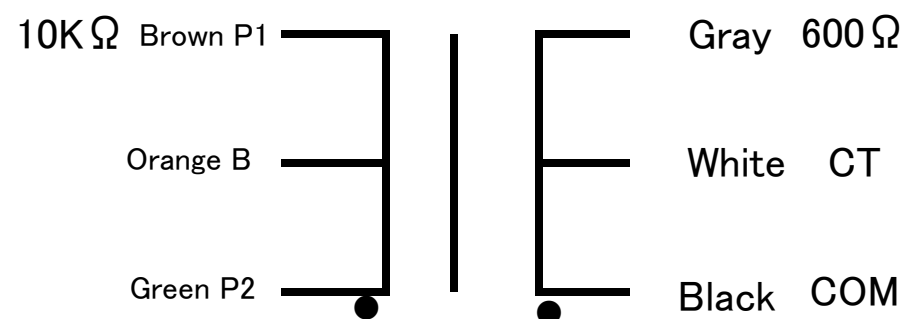

FM-10K-600CT

FINEMET® NANOCRYSTALLINE Core Line Input/Output Transformer

Audio Feast

Wiring Connection

Ratio 1:0.25

Freq. Response 20-60kHz (-1dB, input 6V, 10k ohm)

Pri. Inductance 80H (100Hz)

Pri. DCR 308 ohm (P1-B)/308 ohm (B-P2)

Sec. DCR 40 ohm (com-600 ohm)

Sec. max DC current DC25mA(SET 10k ohm),

DC50mA(SET 2.5k ohm), DC100mA(PP 10k ohm)

Dimension 85x57x54(H)mm Band Style

Email: CleanUnderwear@gmail.com

Web: TheAudioFeast.com

Distributed by Audio Feast (Nashville, TN, USA)