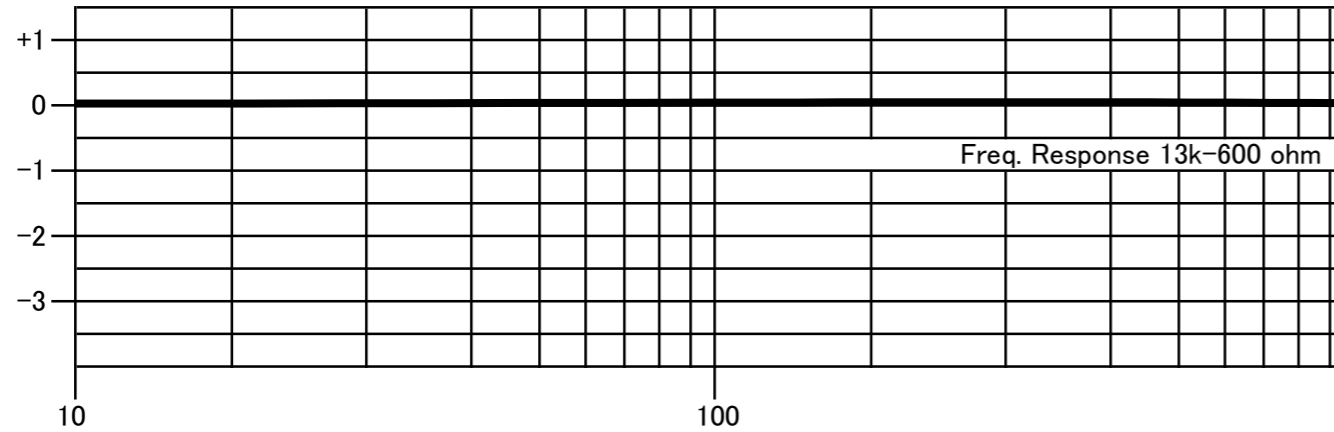

FM-13K-600N

FINEMET® NANOCRYSTALLINE Core Line Output Transformer

Audio Feast

Wiring Connection

Ratio 1:0.213 (600Ω) 1:0.051 (36Ω)
 Freq. Response 5~75kHz(-3dB 0.775V)
 Pri. Inductance 100H(40Hz)
 Pri. DCR 1564Ω Sec. DCR Blue-Gray 47Ω White-Black 47Ω,
 Pri. max DC Current 15mA Red-Red/White 3.4Ω Orange-Green 3.4Ω
 Pri. max DC Voltage DC500V
 Dimension 50x55x90(H) Black hammered metal case, or Urushi finish Mounting Screw 38x44 4-M3