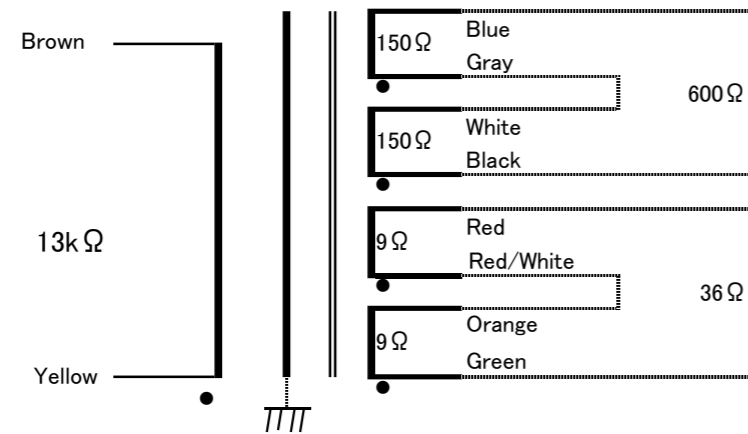

FM-13K-600N

FINEMET® NANOCRYSTALLINE Core Line Output Transformer

Audio Feast

Wiring Connection

Ratio 1:0.213 (600Ω) 1:0.051 (36Ω)
 Freq. Response 5~75kHz(-3dB 0.775V)
 Pri. Inductance 100H(40Hz)
 Pri. DCR 1564Ω Sec. DCR Blue-Gray 47Ω White-Black 47Ω,
 Pri. max DC Current 15mA Red-Red/White 3.4Ω Orange-Green 3.4Ω
 Pri. max DC Voltage DC500V
 Dimension 50x55x90(H) Black hammered metal case, or Urushi finish Mounting Screw 38x44 4-M3