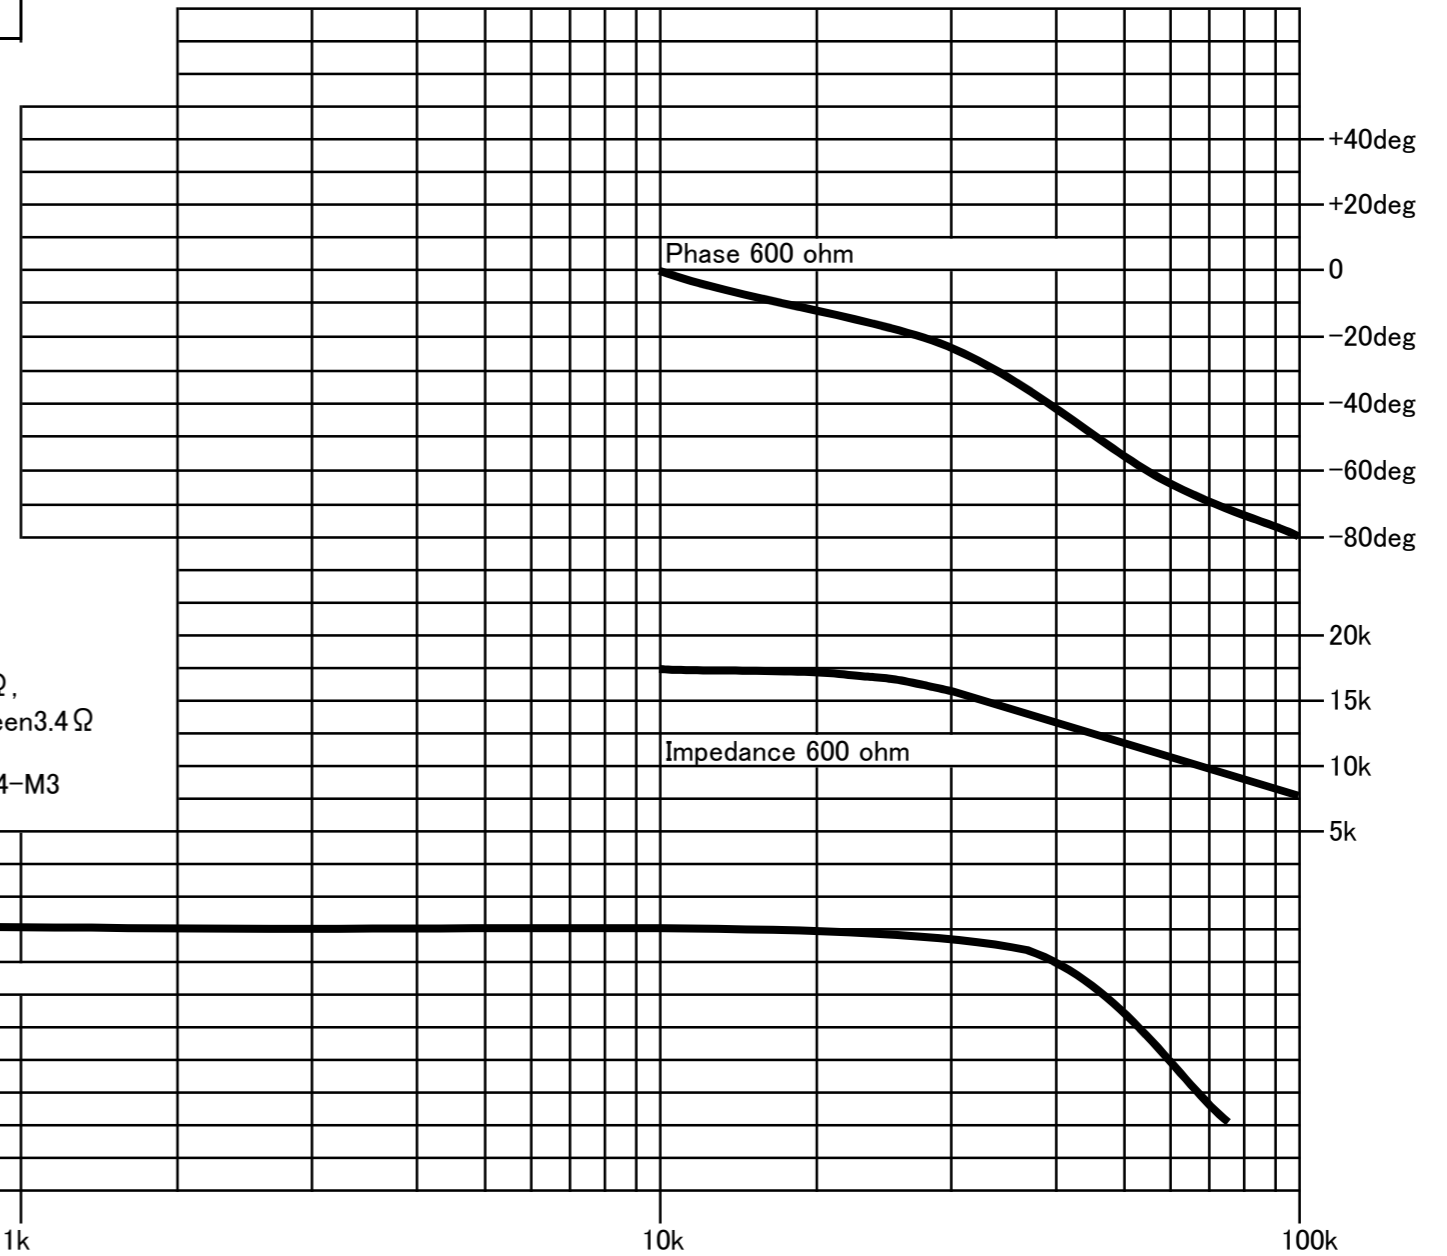

FM-13K-600N

FINEMET® NANOCRYSTALLINE Core Line Output Transformer

Audio Feast

Wiring Connection

Ratio 1:0.213 (600Ω) 1:0.051 (36Ω)
 Freq. Response 5~75kHz(-3dB 0.775V)
 Pri. Inductance 100H(40Hz)
 Pri. DCR 1564Ω Sec. DCR Blue-Gray 47Ω White-Black 47Ω,
 Pri. max DC Current 15mA Red-Red/White 3.4Ω Orange-Green 3.4Ω
 Pri. max DC Voltage DC500V
 Dimension 50x55x90(H) Black hammered metal case, or Urushi finish Mounting Screw 38x44 4-M3