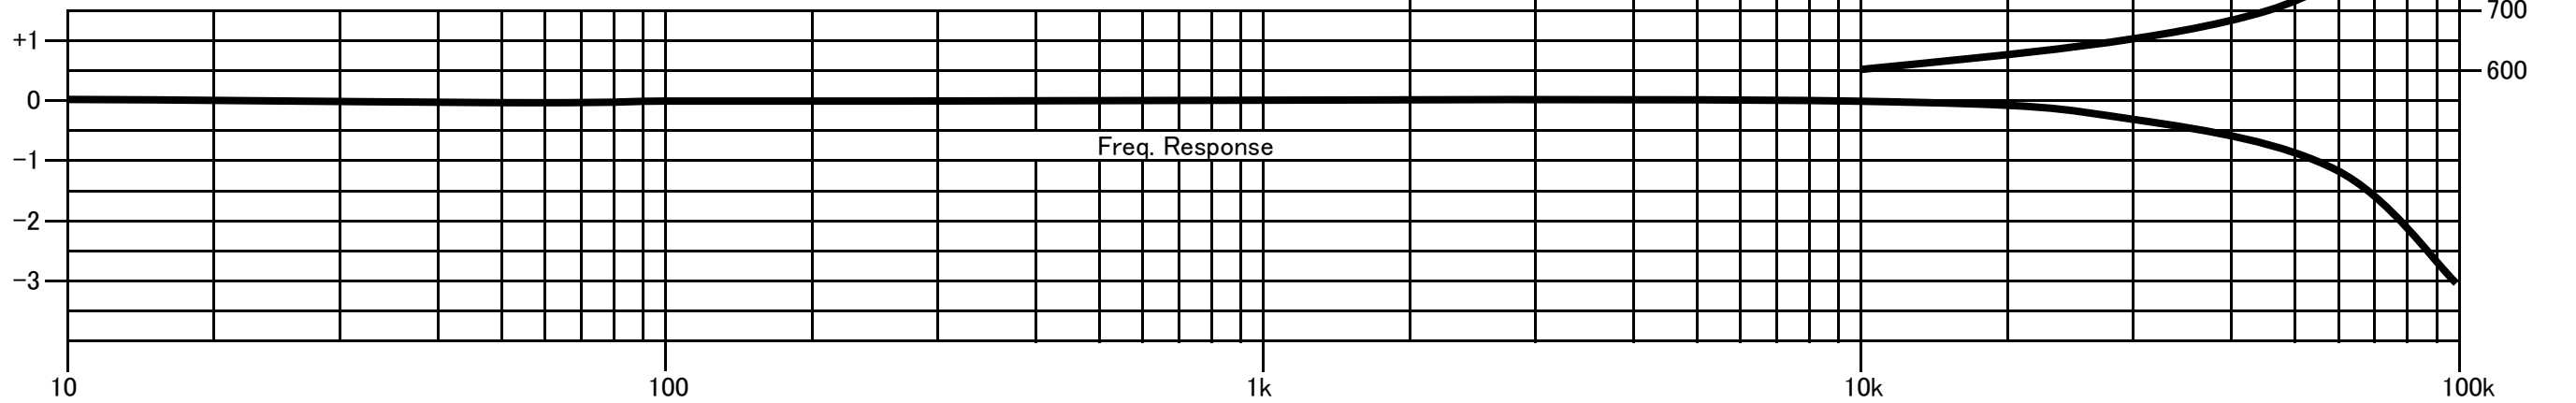

### Wiring Connection

Max input voltage 20V (20Hz)  
Freq. Response 5~60kHz (-1dB Input 0dB, 0.775V)  
Pri. Inductance 30H (100Hz)  
Pri. DCR Purple-Blue (17Ω)/Blue-Green (17Ω)  
Sec. DCR Gray-White (17.8Ω)/White-Black (17.8Ω)  
Dimension 56x50x90 (H)mm Black hammered metal case, or Urushi finish