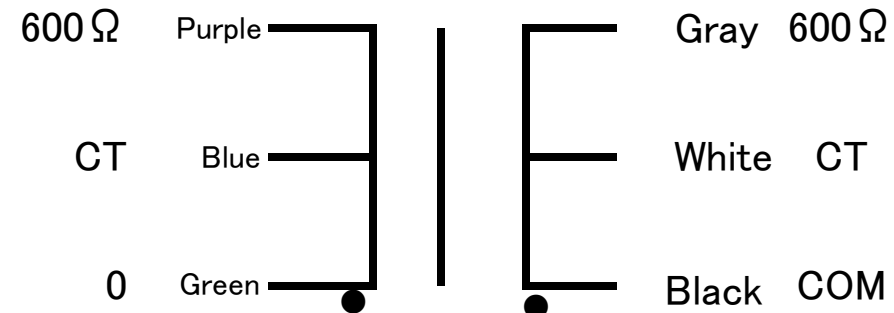

FM-600CT

FINEMET® NANOCRYSTALLINE Core Line Transformer

Audio Feast

### Wiring Connection

Max input voltage 20V (20Hz)  
Freq. Response 5~60kHz (-1dB Input 0dB, 0.775V)  
Pri. Inductance 30H (100Hz)  
Pri. DCR Purple-Blue (17Ω)/Blue-Green (17Ω)  
Sec. DCR Gray-White (17.8Ω)/White-Black (17.8Ω)  
Dimension 56x50x90 (H)mm Black hammered metal case, or Urushi finish