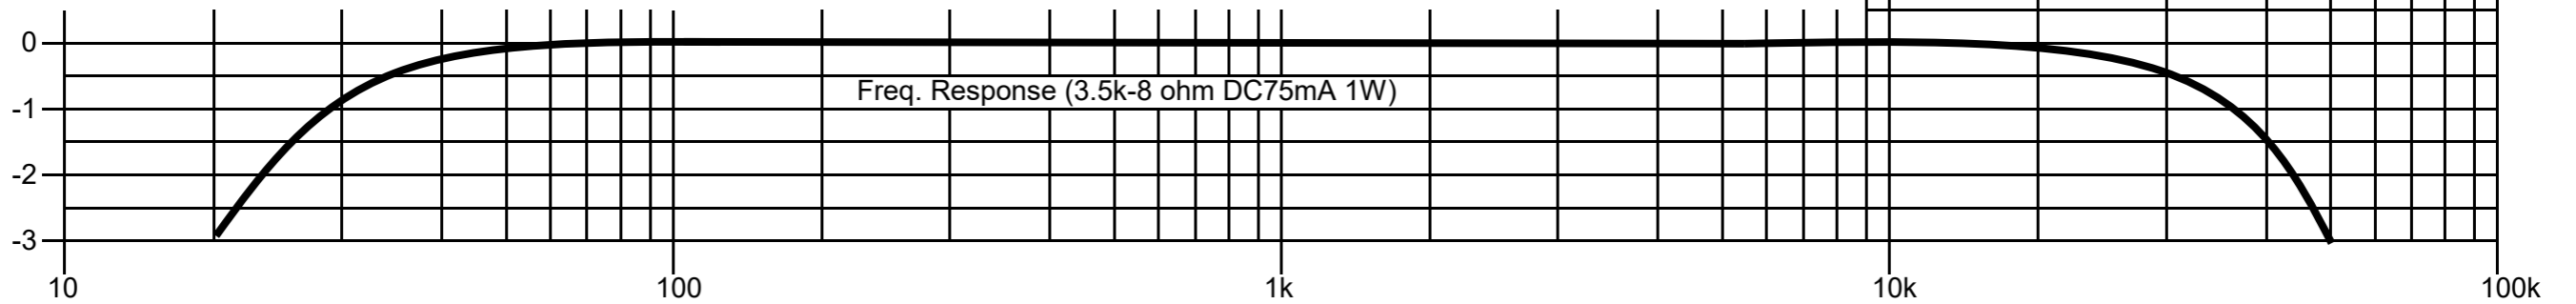

Email: CleanUnderwear@gmail.com
Web: TheAudioFeast.com
Distributed by Audio Feast (Nashville, TN, USA)
Final finish by Teramoto (Myoko, Japan)
Designed by General Ind. (Saitama, Japan)
May-19