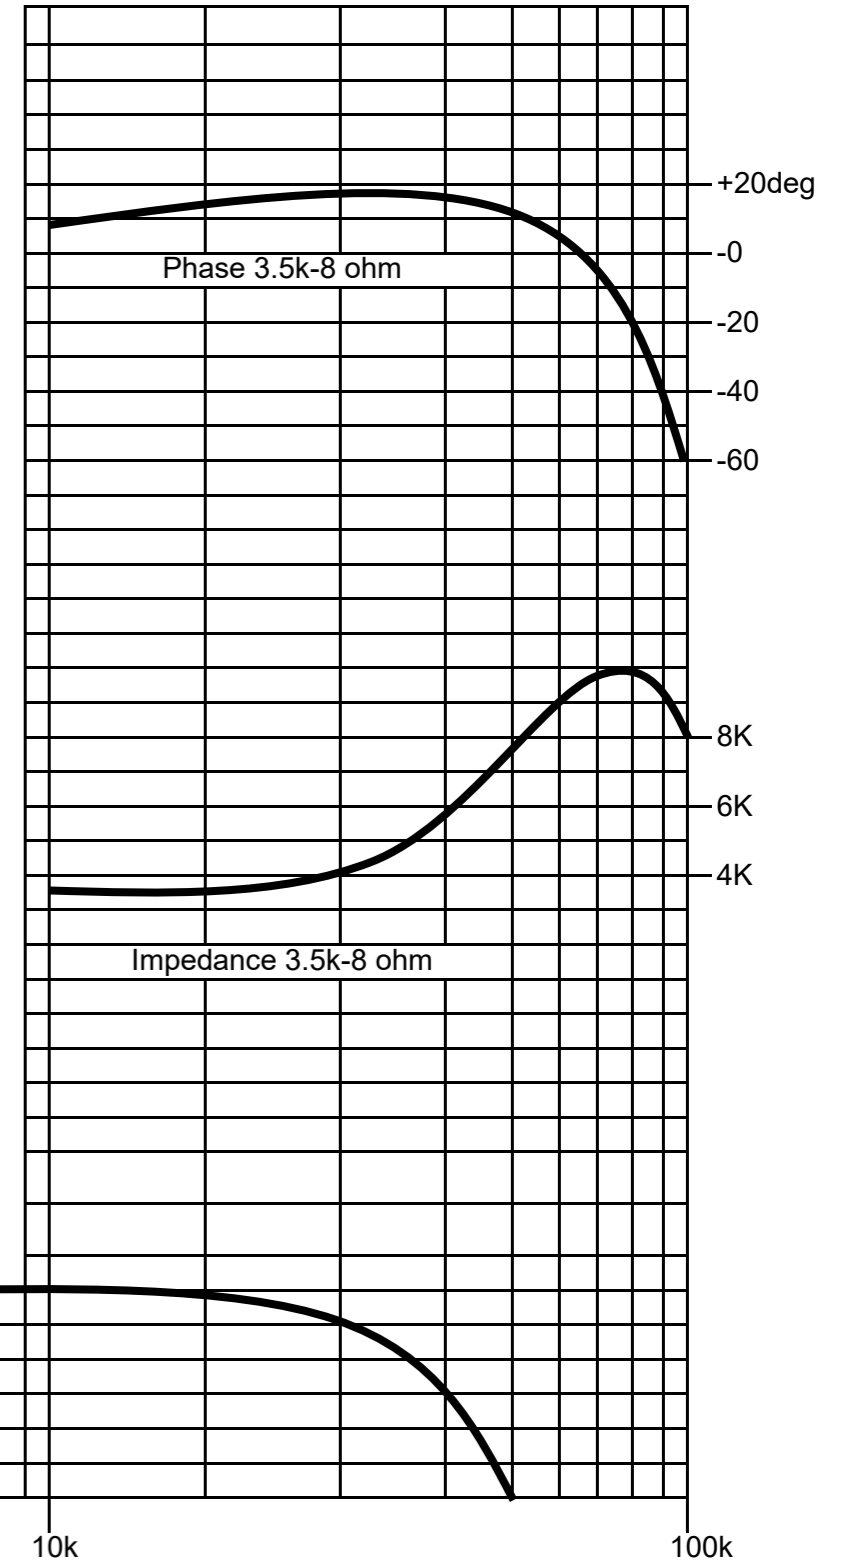

Email: CleanUnderwear@gmail.com
Web: TheAudioFeast.com
Distributed by Audio Feast (Nashville, TN, USA)
Final finish by Teramoto (Myoko, Japan)
Designed by General Ind. (Saitama, Japan)
May-19