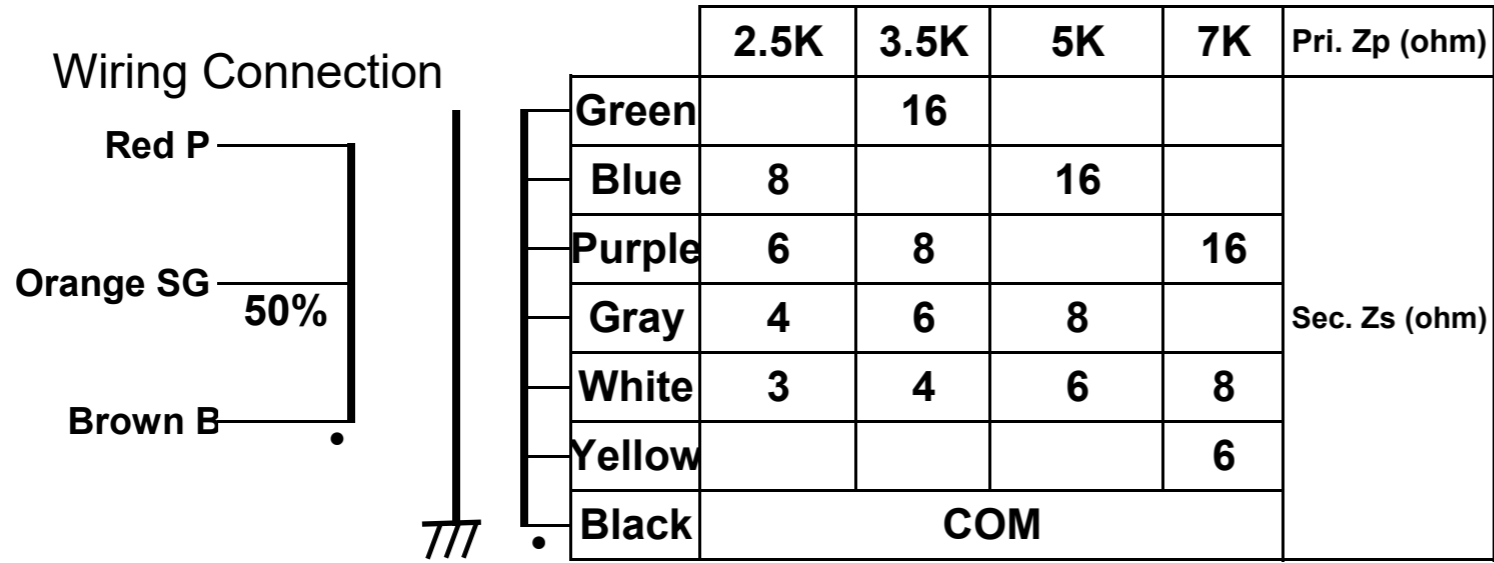

FM-24WS II Audio Feast
FINEMET® NANOCRYSTALLINE Core SET Output Transformer

Output 24W (50Hz)
 Freq. Response 20Hz-50KHz (DC75mA 3.5K-8 oym, 1W -3dB)
 Pri. Inductance 20H (1KHz DC75mA)
 Pri. DCR 140 ohm
 Sec. DCR 0.6 ohm (3.5K-8 ohm)
 Pri. Max. DC Current 120mA
 Dimension 100x90x120(H)