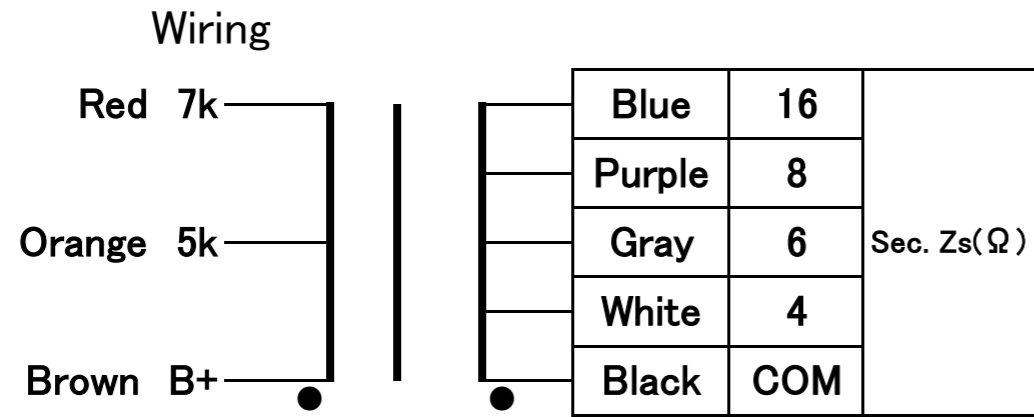

**PMF-7WS** General Transformer  
 Oriented Grain Core Single Ended Tube Amplifier Transformer

**Output** 7W(50Hz)  
**Freq. Response** 30Hz~65kHz (Dc45mA 5k-8Ω -3dB)  
**Pri. Inductance** 15H(5k 40Hz Dc45mA) , 20H(7k)  
**Pri. DCR** 220Ω(5k) , 267Ω(7k)  
**Sec. DCR** 0.47Ω(8Ω)  
**Pri. Max. DC Current** 80mA(5k) 70mA(7k)  
**Dimension** 82x64x70(H)

Silver Band Style