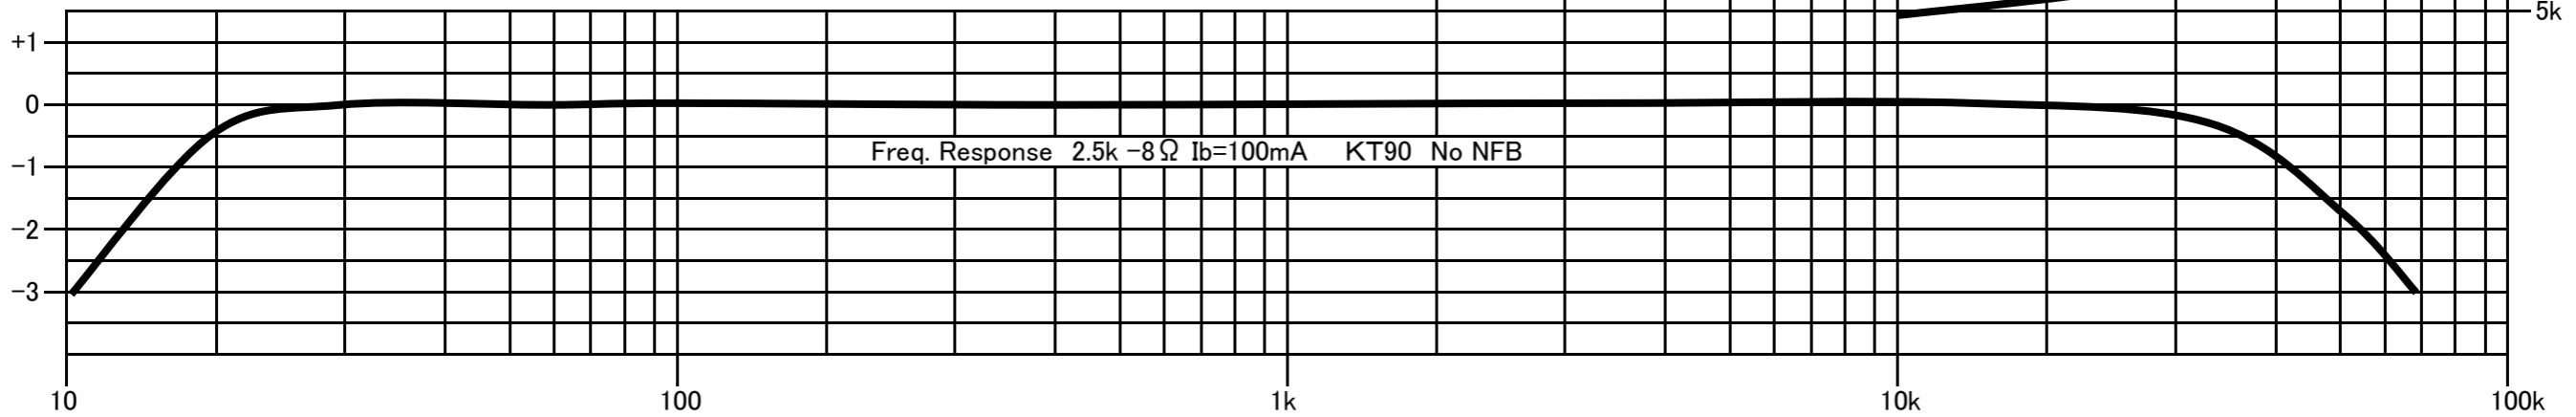

**PMF-30WS**

Oriented Grain Core Single Ended Tube Amplifier Transformer

General Transformer

	2.5k	3.5k	5k	Pri.Zp(Ω)
Blue	16			Sec.Zs(Ω)
Purple		16		
Gray	8		16	
White	6	8		
Yellow	4		8	
Black	COM			

Output 30W(34Hz 2.5k / 40Hz 3.5k / 48Hz 5kΩ)  
 Freq. Respo 10~70kHz(Dc100mA 2.5k-8Ω -3dB) 13~70kHz(Dc100mA 3.5k-8Ω -3dB) 20~70kHz(Dc100mA 5k-8Ω -3dB)  
 Pri. Inductance 24H(100Hz)  
 Pri. DCR 111Ω Sec. DCR0.48Ω(3.5k-8Ω)  
 Pri. Max. DC Current 180mA  
 Dimension 86x93x103(H) Black Finish