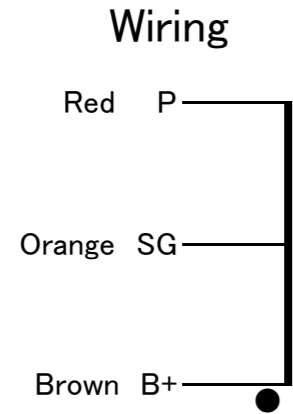

**PMF-30WS**

Oriented Grain Core Single Ended Tube Amplifier Transformer

General Transformer

	2.5k	3.5k	5k	Pri.Zp(Ω)
Blue	16			Sec.Zs(Ω)
Purple		16		
Gray	8		16	
White	6	8		
Yellow	4		8	
Black	COM			

Output 30W(34Hz 2.5k / 40Hz 3.5k / 48Hz 5kΩ)  
 Freq. Respo 10~70kHz(Dc100mA 2.5k-8Ω -3dB) 13~70kHz(Dc100mA 3.5k-8Ω -3dB) 20~70kHz(Dc100mA 5k-8Ω -3dB)  
 Pri. Inductance 24H(100Hz)  
 Pri. DCR 111Ω Sec. DCR0.48Ω(3.5k-8Ω)  
 Pri. Max. DC Current 180mA  
 Dimension 86x93x103(H) Black Finish