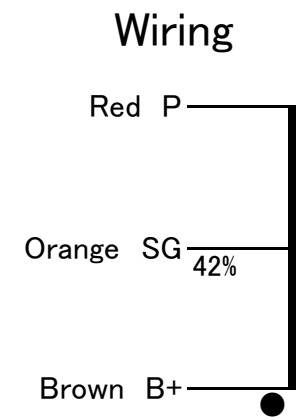

PMF-30WS-1.6k General Transformer
 Oriented Grain Core Single Ended Tube Amplifier Transformer

	1.6k	Pri.Zp (Ω)
Blue	16	Sec.Zs (Ω)
Gray	8	
White	4	
Black	COM	ZNF (Ω)
White/Red Spiral	24	
Green	0	

Output 30W(40Hz)
 Freq. Response 10~80kHz(8Ω -3dB)
 Pri. Inductance 7H(160mA 40Hz)
 Pri. DCR 43Ω(P-B) Sec. DCR0.45Ω(8Ω) NF DCR 6.6Ω
 Pri. Max. DC Current 300mA
 Dimension 86x93x103(H) Black Band Style