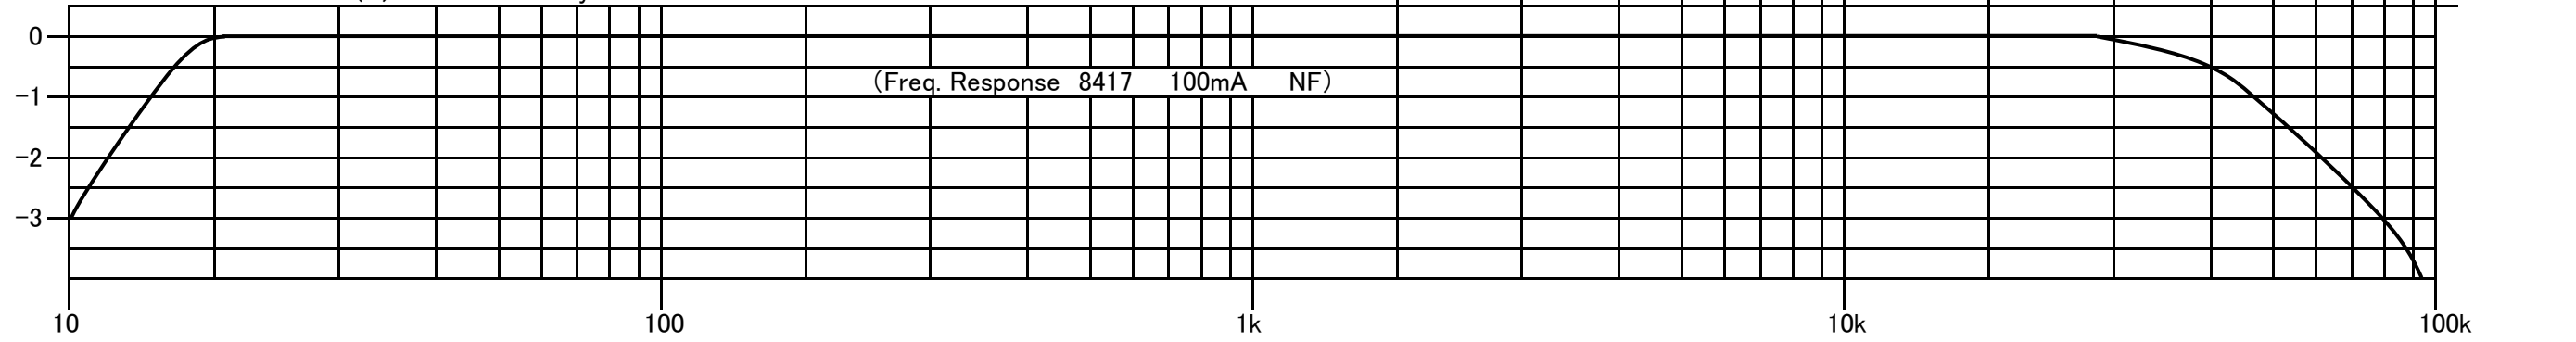

PMF-30WS-1.6k General Transformer
 Oriented Grain Core Single Ended Tube Amplifier Transformer

	1.6k	Pri.Zp (Ω)
Blue	16	Sec.Zs (Ω)
Gray	8	
White	4	
Black	COM	ZNF (Ω)
White/Red Spiral	24	
Green	0	

Output 30W(40Hz)
 Freq. Response 10~80kHz(8Ω -3dB)
 Pri. Inductance 7H(160mA 40Hz)
 Pri. DCR 43Ω(P-B) Sec. DCR0.45Ω(8Ω) NF DCR 6.6Ω
 Pri. Max. DC Current 300mA
 Dimension 86x93x103(H) Black Band Style