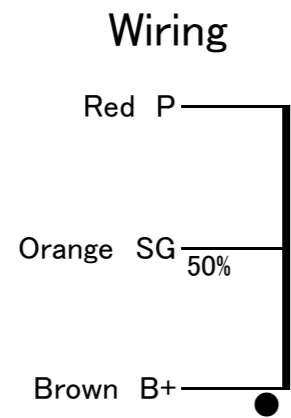

PMF-30WS-2.5k General Transformer
 Oriented Grain Core Single Ended Tube Amplifier Transformer

	2.5k	Pri.Zp (Ω)
Blue	16	Sec.Zs (Ω)
Gray	8	
White	4	
Black	COM	ZNF (Ω)
White/Red Spiral	24	
Green	0	

Output 30W(40Hz)
 Freq. Response 10~70kHz(8Ω -3dB)
 Pri. Inductance 14.5H(60mA 40Hz)
 Pri. DCR 71Ω(P-B) Sec. DCR0.46Ω(8Ω) NF DCR 6.7Ω
 Pri. Max. DC Current 180mA
 Dimension 86x93x103(H) Black Band Style