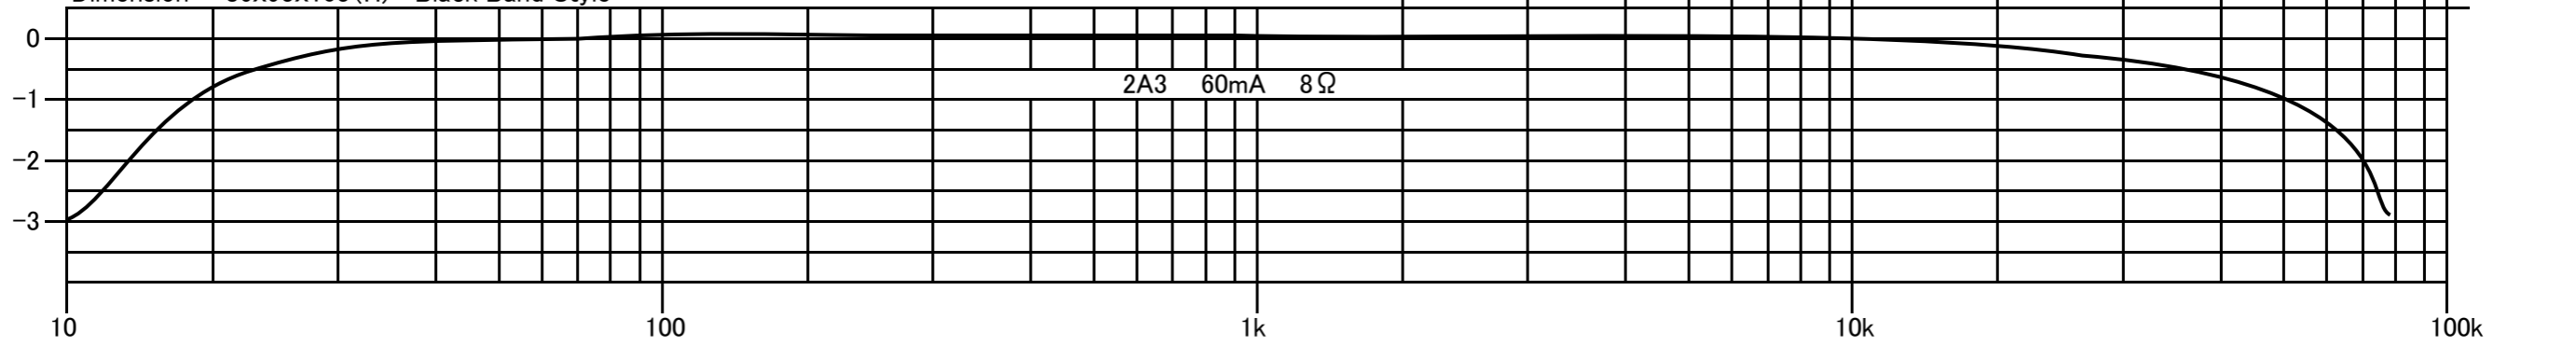

PMF-30WS-2.5k General Transformer
 Oriented Grain Core Single Ended Tube Amplifier Transformer

	2.5k	Pri.Zp (Ω)
Blue	16	Sec.Zs (Ω)
Gray	8	
White	4	
Black	COM	ZNF (Ω)
White/Red Spiral	24	
Green	0	

Output 30W(40Hz)
 Freq. Response 10~70kHz(8Ω -3dB)
 Pri. Inductance 14.5H(60mA 40Hz)
 Pri. DCR 71Ω(P-B) Sec. DCR0.46Ω(8Ω) NF DCR 6.7Ω
 Pri. Max. DC Current 180mA
 Dimension 86x93x103(H) Black Band Style