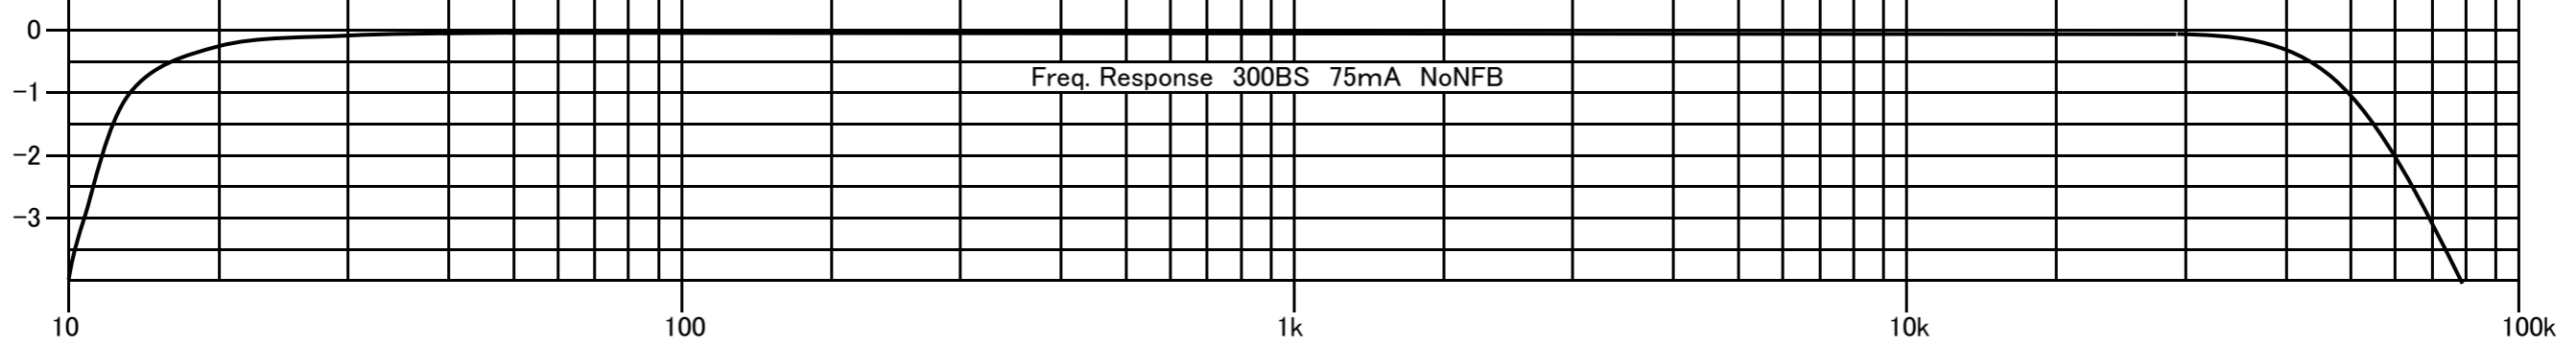

**PMF-30WS-3.5k** General Transformer  
 Oriented Grain Core Single Ended Tube Amplifier Transformer

	3.5k	Pri.Zp (Ω)
Blue	16	Sec.Zs (Ω)
Gray	8	
White	4	
Black	COM	ZNF (Ω)
White/Red Spiral	24	
Green	0	

Output 30W(40Hz)  
 Freq. Response 10~70kHz ( 8Ω -3dB )  
 Pri. Inductance 20H(80mA 40Hz)  
 Pri. DCR 110Ω (P-B)    Sec. DCR 0.47Ω (8Ω)    NF DCR 6.7Ω  
 Pri. Max. DC Current 150mA  
 Dimension 86x93x103(H) Black Band Style