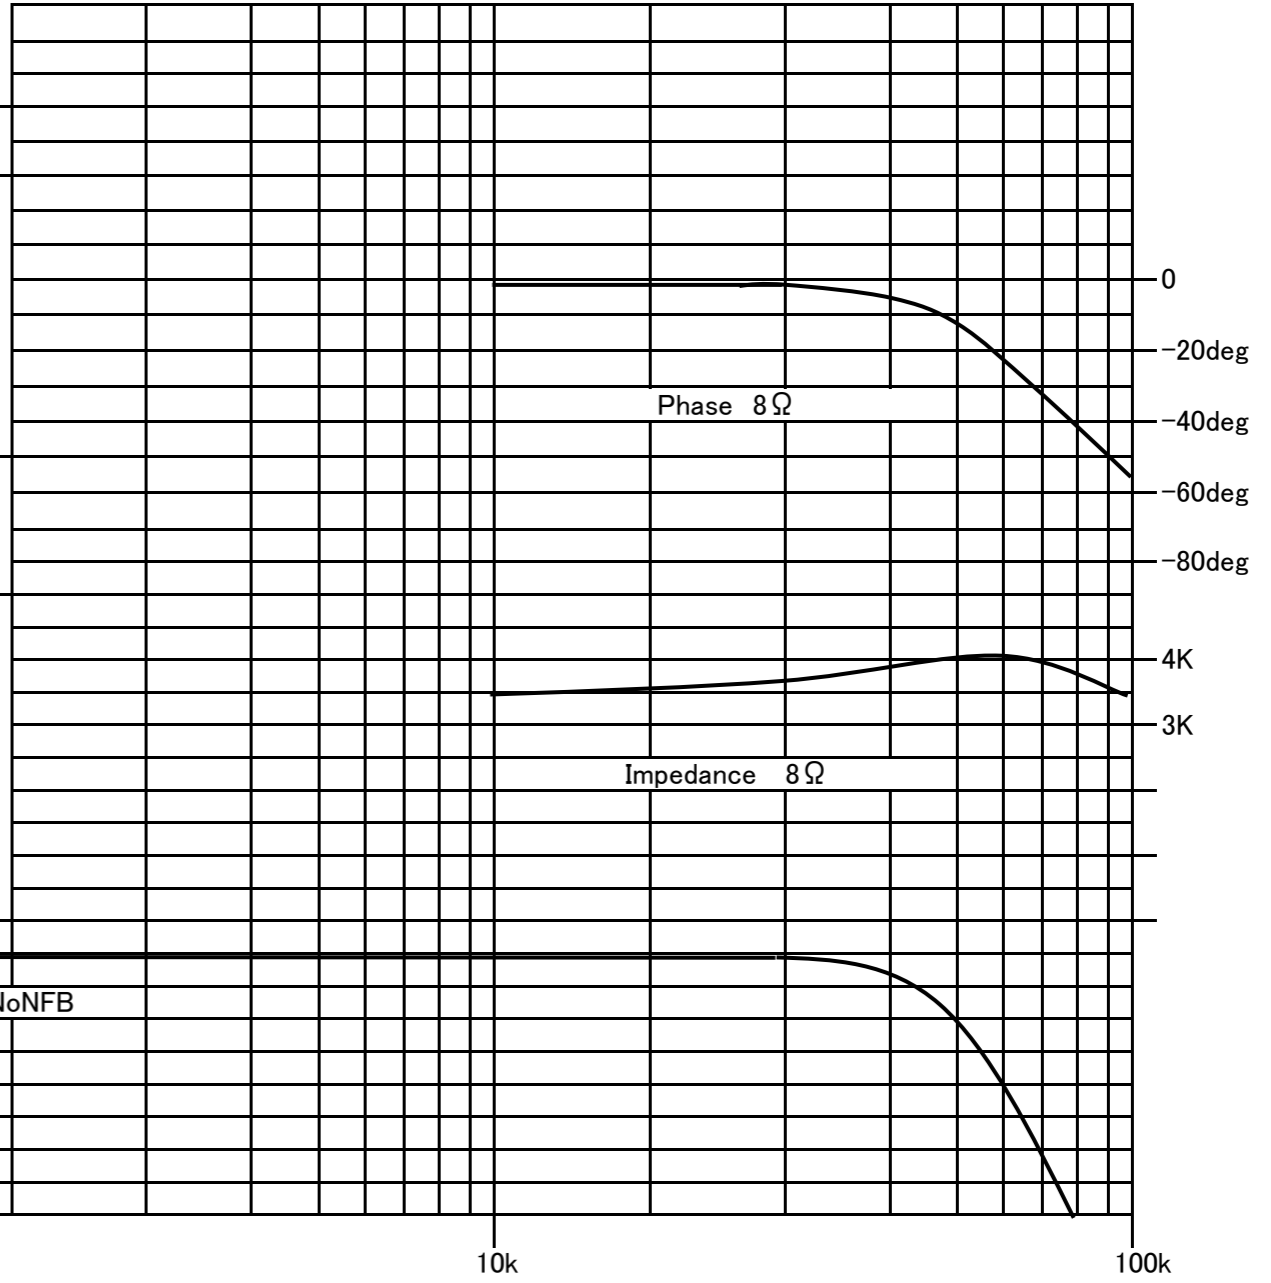

**PMF-30WS-3.5k** General Transformer  
 Oriented Grain Core Single Ended Tube Amplifier Transformer

	3.5k	Pri.Zp (Ω)
Blue	16	Sec.Zs (Ω)
Gray	8	
White	4	
Black	COM	ZNF (Ω)
White/Red Spiral	24	
Green	0	

Output 30W(40Hz)  
 Freq. Response 10~70kHz ( 8Ω -3dB )  
 Pri. Inductance 20H(80mA 40Hz)  
 Pri. DCR 110Ω (P-B)    Sec. DCR 0.47Ω (8Ω)    NF DCR 6.7Ω  
 Pri. Max. DC Current 150mA  
 Dimension 86x93x103(H) Black Band Style