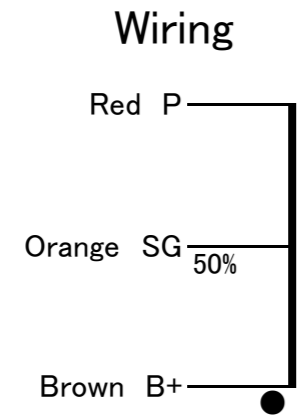

**PMF-30WS-3.5k** General Transformer  
 Oriented Grain Core Single Ended Tube Amplifier Transformer

	3.5k	Pri.Zp (Ω)
Blue	16	Sec.Zs (Ω)
Gray	8	
White	4	
Black	COM	ZNF (Ω)
White/Red Spiral	24	
Green	0	

Output 30W(40Hz)  
 Freq. Response 10~70kHz ( 8Ω -3dB )  
 Pri. Inductance 20H(80mA 40Hz)  
 Pri. DCR 110Ω (P-B)    Sec. DCR 0.47Ω (8Ω)    NF DCR 6.7Ω  
 Pri. Max. DC Current 150mA  
 Dimension 86x93x103(H) Black Band Style