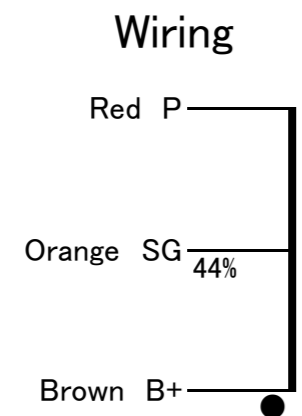

PMF-30WS-5k General Transformer
 Oriented Grain Core Single Ended Tube Amplifier Transformer

	5K	Pri.Zp (Ω)
Blue	16	Sec.Zs (Ω)
Gray	8	
White	4	
Black	COM	ZNF (Ω)
White/Red Spiral	24	
Green	0	

Output 30W(40Hz)
 Freq. Response 10~70kHz(8Ω -3dB)
 Pri. Inductance 23H(60mA 40Hz)
 Pri. DCR 164Ω(P-B) Sec. DCR 0.46Ω(8Ω) NF DCR 6.6Ω
 Pri. Max. DC Current 165mA
 Dimension 86x93x103(H) Black Band Style