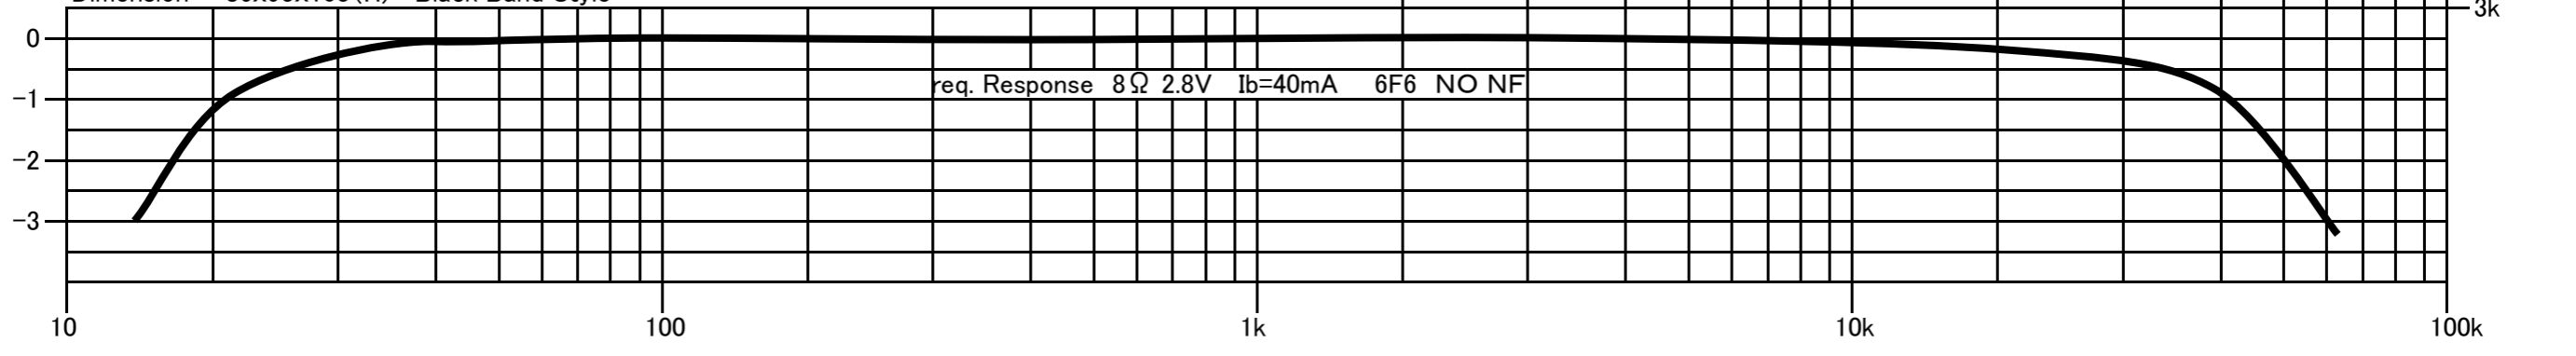

PMF-30WS-7k General Transformer
 Oriented Grain Core Single Ended Tube Amplifier Transformer

	7k	Pri.Zp (Ω)
Blue	16	Sec.Zs (Ω)
Gray	8	
White	4	
Black	COM	ZNF (Ω)
White/Red Spiral	24	
Green	0	

Output 30W(40Hz)
 Freq. Respo: 15~60kHz(Dc40mA 8Ω -3dB)
 Pri. Inductance 28H(70mA 40Hz)
 Pri. DCR 213Ω(P-B) Sec. DCR0.47Ω(8Ω) NF DCR6.7Ω
 Pri. Max. DC Current 140mA
 Dimension 86x93x103(H) Black Band Style