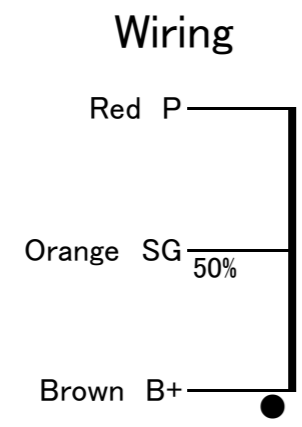

PMF-30WS-7k General Transformer
 Oriented Grain Core Single Ended Tube Amplifier Transformer

	7k	Pri.Zp (Ω)
Blue	16	Sec.Zs (Ω)
Gray	8	
White	4	
Black	COM	ZNF (Ω)
White/Red Spiral	24	
Green	0	

Output 30W(40Hz)
 Freq. Respo: 15~60kHz(Dc40mA 8Ω -3dB)
 Pri. Inductance 28H(70mA 40Hz)
 Pri. DCR 213Ω(P-B) Sec. DCR0.47Ω(8Ω) NF DCR6.7Ω
 Pri. Max. DC Current 140mA
 Dimension 86x93x103(H) Black Band Style