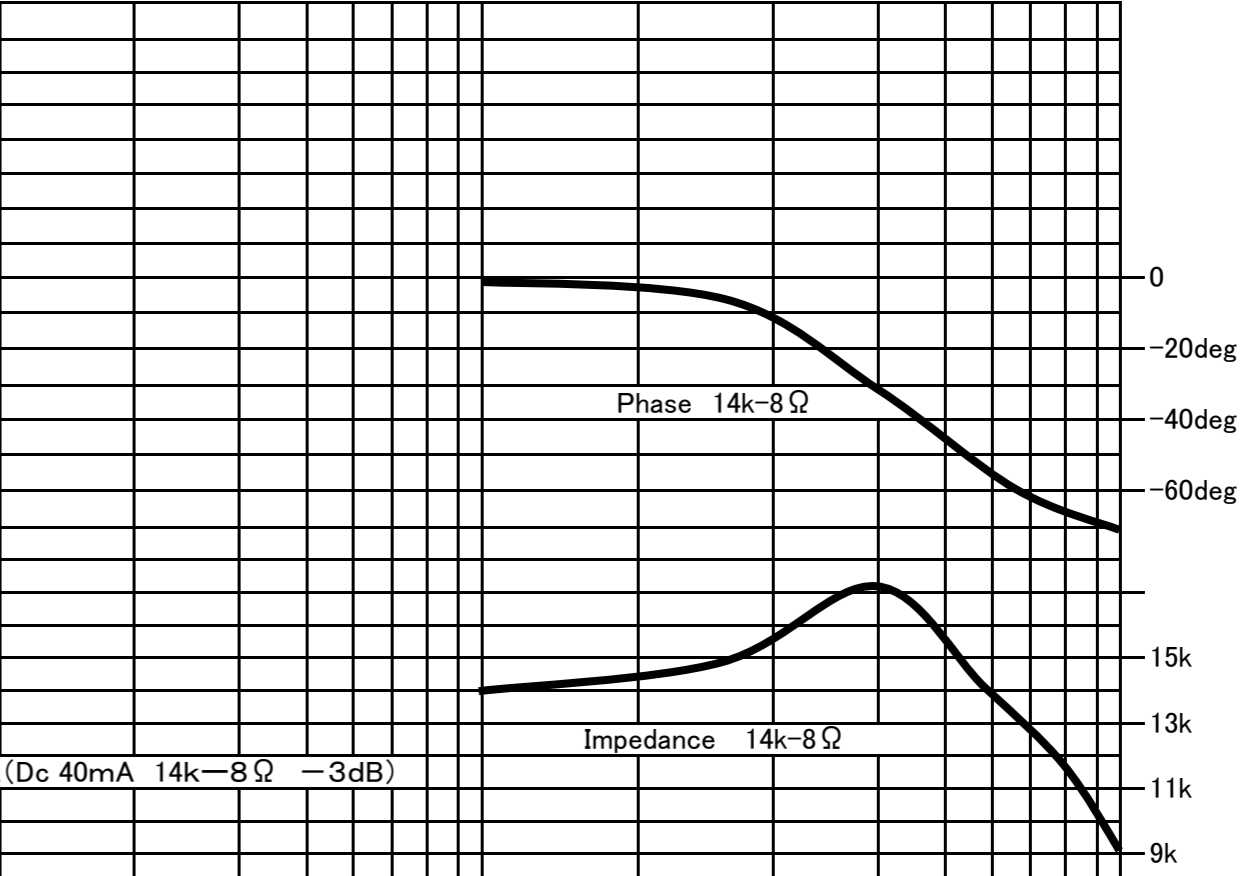

PMF-30WSH-NF General Transformer
 Oriented Grain Core Single Ended Tube Amplifier Transformer

	7k	10k	14k	Pri.Zp(Ω)
Blue	16			Sec.Zs(Ω)
Purple		16		
Gray	8		16	
White	6	8		
Yellow	4		8	
Black	COM			ZNF(Ω)
White/Red Spiral	16	22	32	
Green	0			

Output 30W(35Hz 7k / 40Hz 10k / 45Hz 14kΩ)
 Freq. Respo 10~50kHz(Dc40mA 7k-8Ω -3dB) 15~40kHz(Dc 40mA 10k-8Ω -3dB) 25~35kHz(Dc 40mA 14k-8Ω -3dB)
 Pri. Inductance 68H(20Hz)
 Pri. DCR 378Ω(P-B) Sec. DCR0.43Ω(10k-iNF DCR4.7Ω)
 Pri. Max. DC Current 110mA
 Dimension 86x93x103(H) Black Band Style