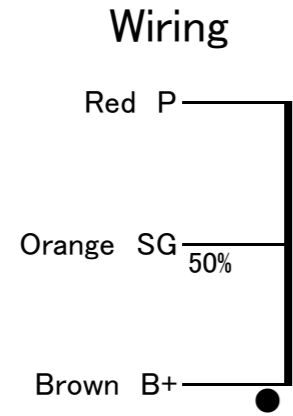

PMF-30WSH-NF General Transformer
 Oriented Grain Core Single Ended Tube Amplifier Transformer

	7k	10k	14k	Pri.Zp(Ω)
Blue	16			Sec.Zs(Ω)
Purple		16		
Gray	8		16	
White	6	8		
Yellow	4		8	
Black	COM			ZNF(Ω)
White/Red Spiral	16	22	32	
Green	0			

Output 30W(35Hz 7k / 40Hz 10k / 45Hz 14kΩ)
 Freq. Respo 10~50kHz(Dc40mA 7k-8Ω -3dB) 15~40kHz(Dc 40mA 10k-8Ω -3dB) 25~35kHz(Dc 40mA 14k-8Ω -3dB)
 Pri. Inductance 68H(20Hz)
 Pri. DCR 378Ω(P-B) Sec. DCR0.43Ω(10k-iNF DCR4.7Ω)
 Pri. Max. DC Current 110mA
 Dimension 86x93x103(H) Black Band Style