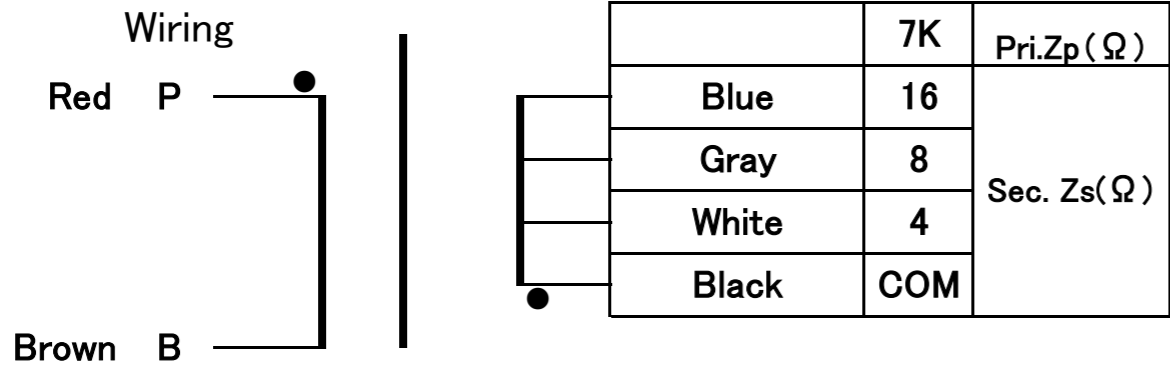

PMF-40WS-7K General Transformer
 Oriented Grain Core Single Ended Tube Amplifier Transformer

Output 40W(35Hz)

Freq. Response 20Hz~40KHz(8Ω -1dB)

Pri. Inductance 35H(70mA 10Hz)

Pri. DCR 145Ω (P-B)

Sec.DCR 0.2Ω(8Ω)

Pri.Max. DC Current 160mA

Dimension 125x105x123(H) 4.6Kg Black Finish