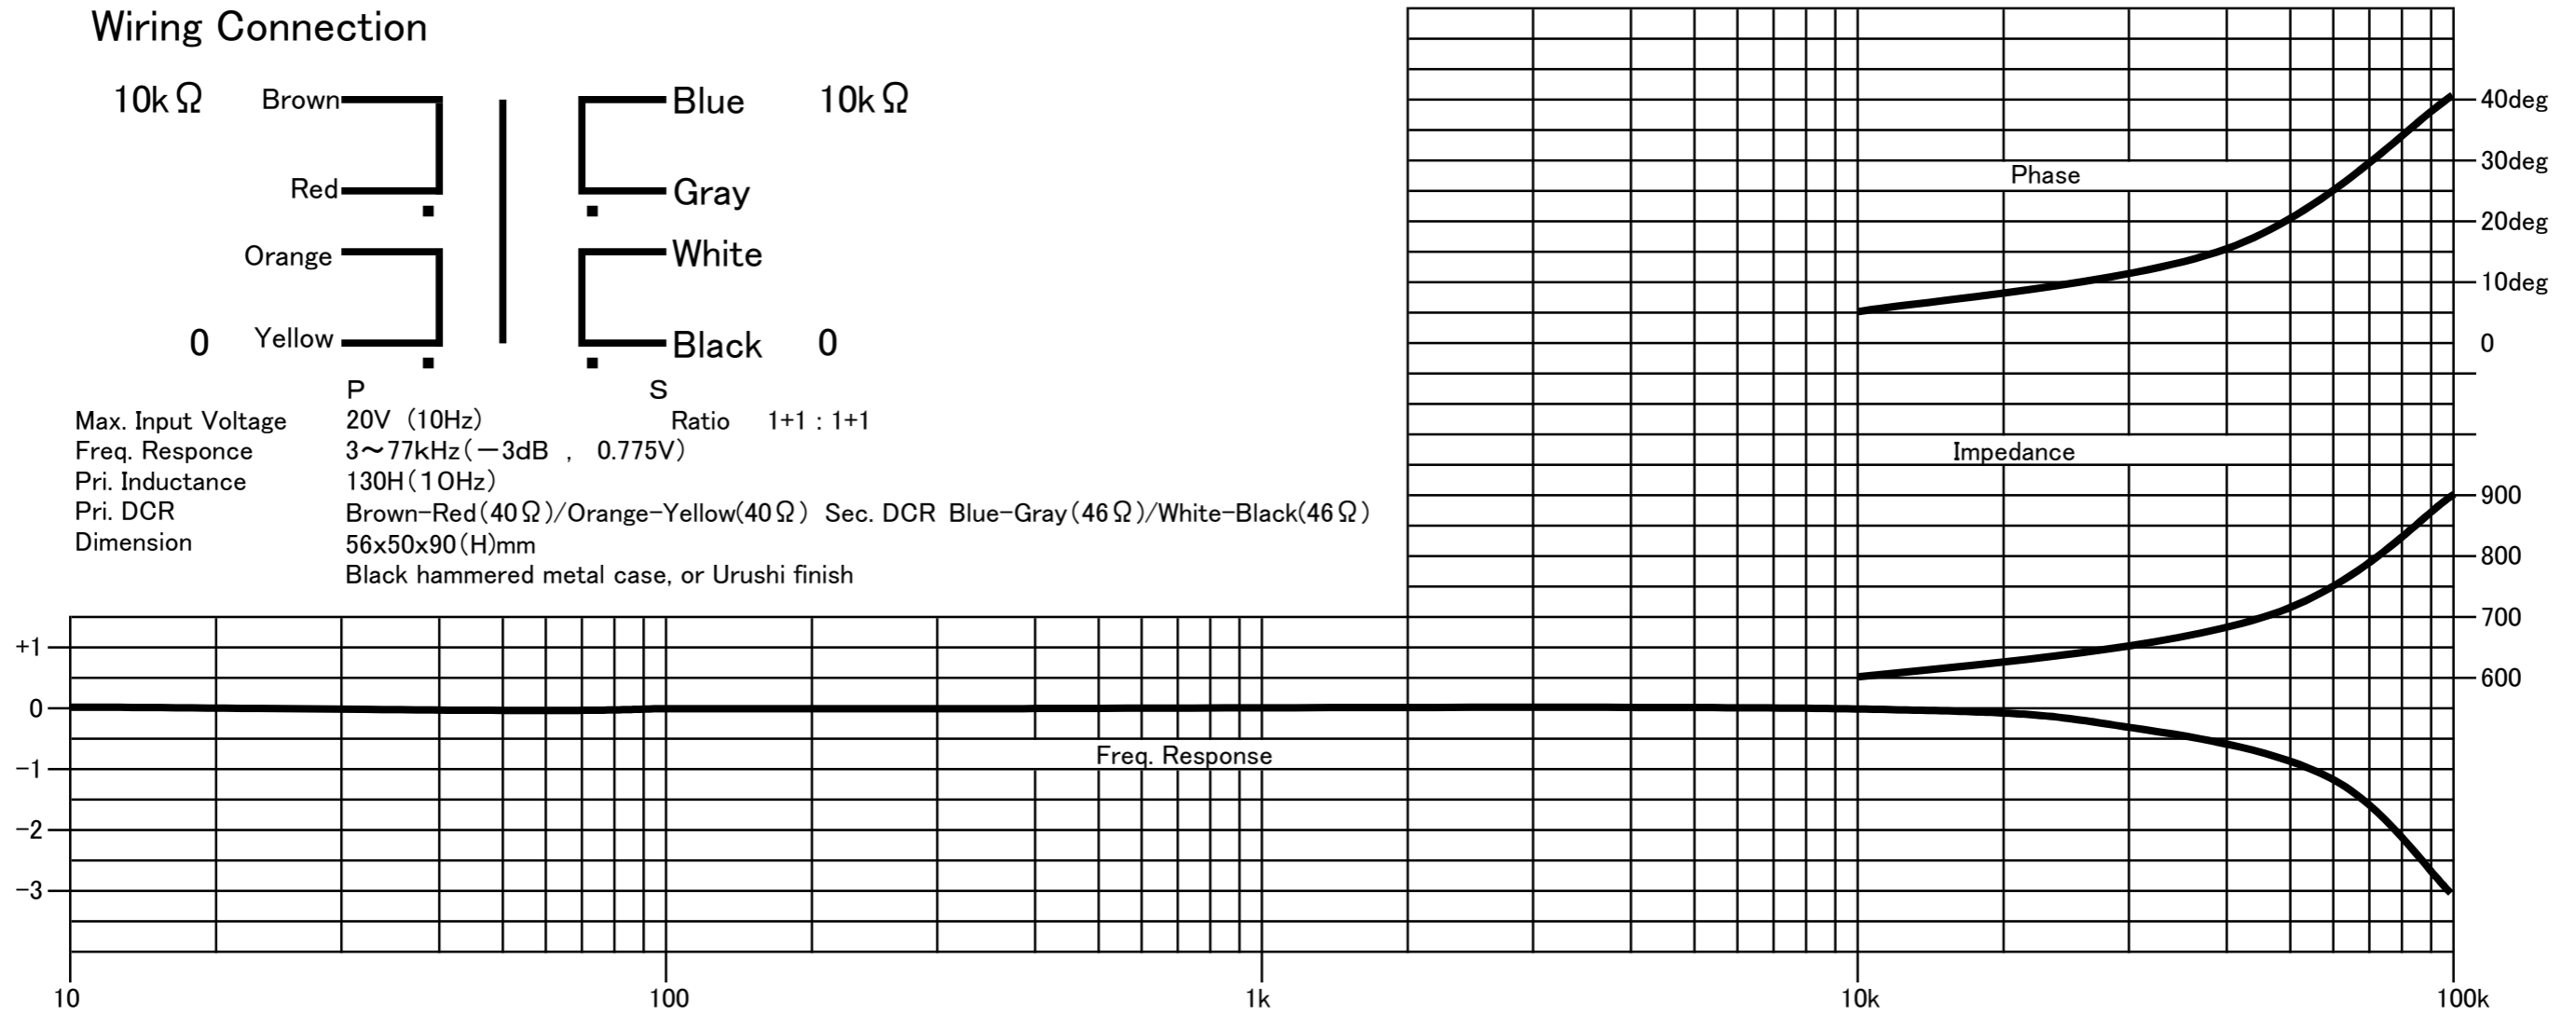

### Wiring Connection

Max. Input Voltage 20V (10Hz) Ratio 1+1 : 1+1  
Freq. Responce 3~77kHz(-3dB , 0.775V)  
Pri. Inductance 130H(10Hz)  
Pri. DCR Brown-Red(40Ω)/Orange-Yellow(40Ω) Sec. DCR Blue-Gray(46Ω)/White-Black(46Ω)  
Dimension 56x50x90(H)mm  
Black hammered metal case, or Urushi finish

Available on Black metal case OR  
Urushi finish

Black Metal Case

Urushi finish

All dimension is in mm.

Dimension does not include screws around the case.