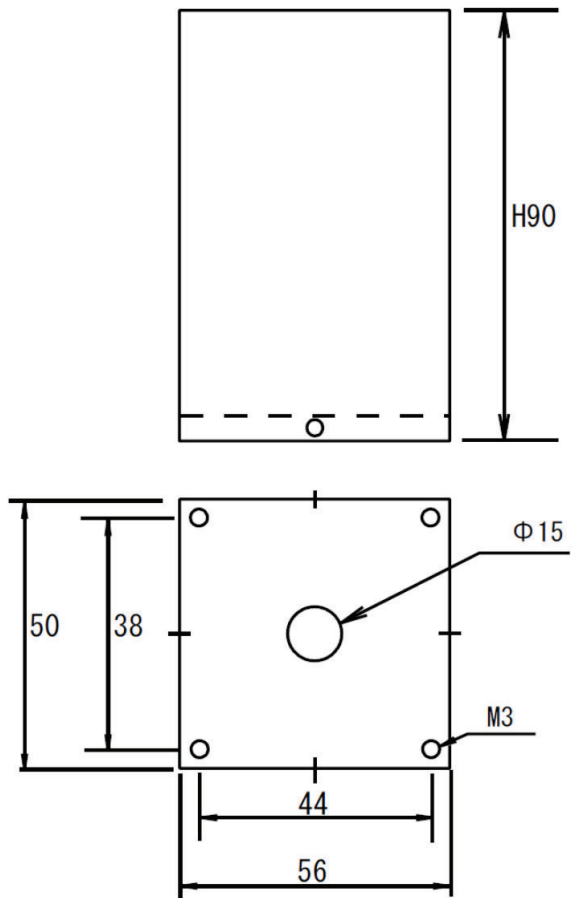

### Wiring Connection

Max. Input Voltage 20V (10Hz) Ratio 1+1 : 1+1  
Freq. Responce 3~77kHz(-3dB , 0.775V)  
Pri. Inductance 130H(10Hz)  
Pri. DCR Brown-Red(40Ω)/Orange-Yellow(40Ω) Sec. DCR Blue-Gray(46Ω)/White-Black(46Ω)  
Dimension 56x50x90(H)mm  
Black hammered metal case, or Urushi finish

Available on Black metal case OR  
Urushi finish

Black Metal Case

Urushi finish

All dimension is in mm.

Dimension does not include screws around the case.