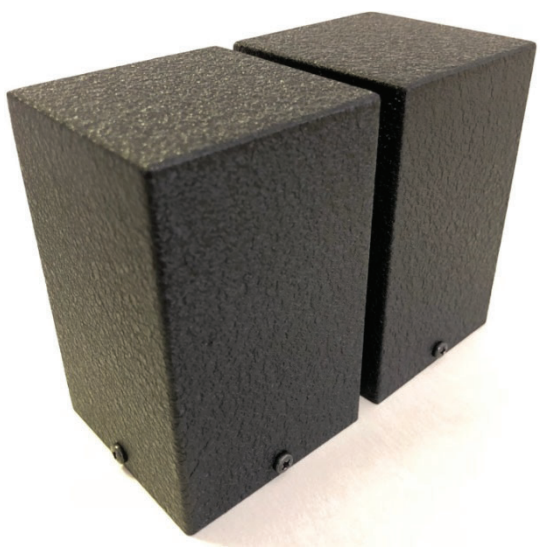

### Wiring Connection

Max. Input Voltage 20V (10Hz) Ratio 1+1 : 1+1  
Freq. Responce 3~77kHz(-3dB , 0.775V)  
Pri. Inductance 130H(10Hz)  
Pri. DCR Brown-Red(40Ω)/Orange-Yellow(40Ω) Sec. DCR Blue-Gray(46Ω)/White-Black(46Ω)  
Dimension 56x50x90(H)mm  
Black hammered metal case, or Urushi finish

Available on Black metal case OR  
Urushi finish

Black Metal Case

Urushi finish

All dimension is in mm.

Dimension does not include screws around the case.