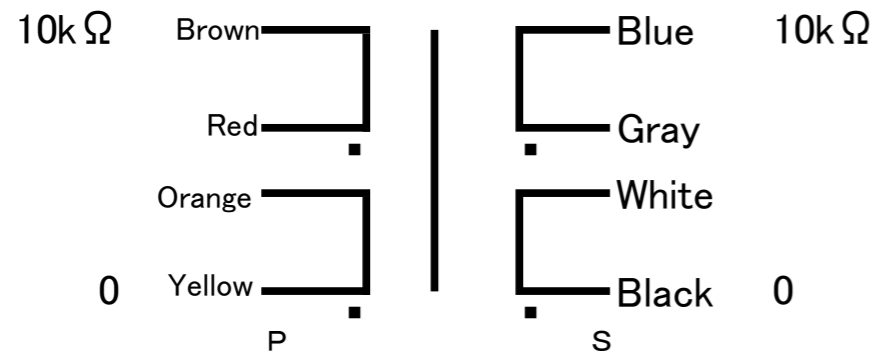

### Wiring Connection

Max. Input Voltage 20V (10Hz) Ratio 1+1 : 1+1  
Freq. Responce 3~77kHz(-3dB , 0.775V)  
Pri. Inductance 130H(10Hz)  
Pri. DCR Brown-Red(40Ω)/Orange-Yellow(40Ω) Sec. DCR Blue-Gray(46Ω)/White-Black(46Ω)  
Dimension 56x50x90(H)mm  
Black hammered metal case, or Urushi finish

Available on Black metal case OR  
Urushi finish

Black Metal Case

Urushi finish

All dimension is in mm.

Dimension does not include screws around the case.