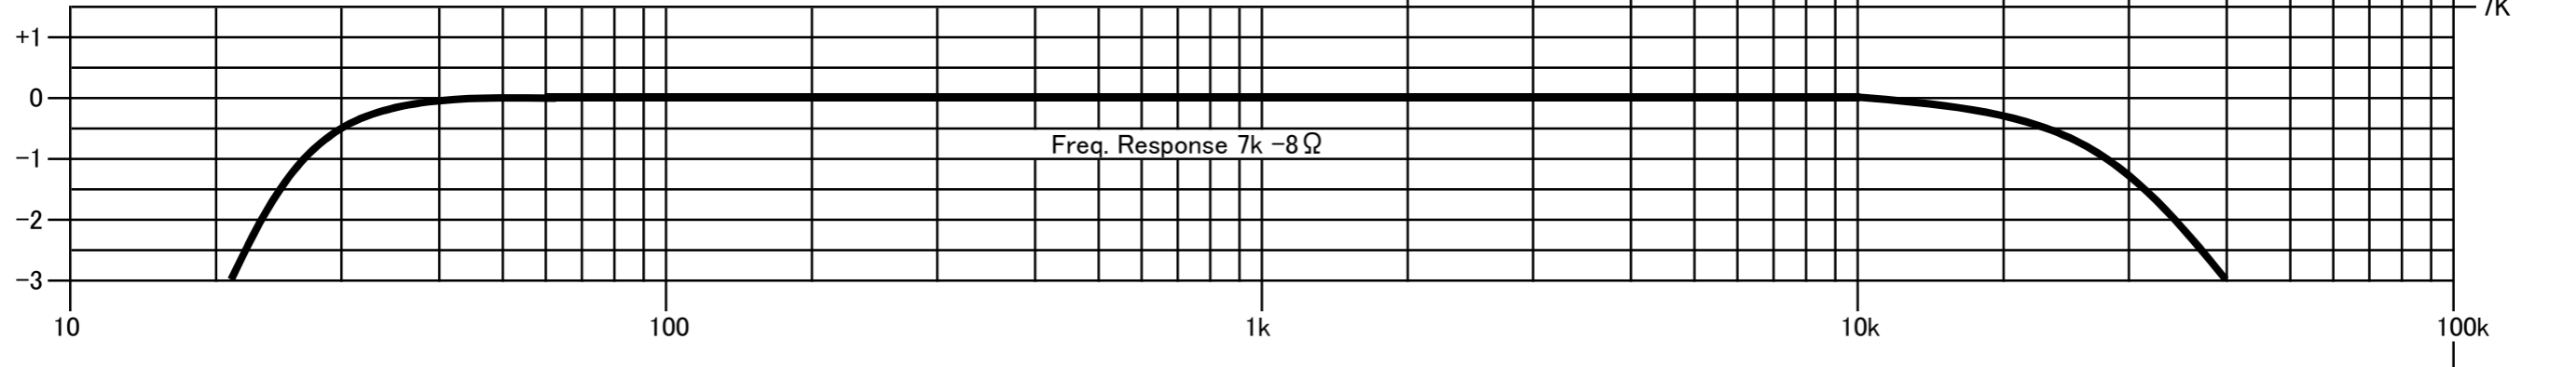

FM-6WS-H Audio Feast
 FINEMET® NANOCRYSTALLINE Core Single Ended Output Transformer

Wiring Connection

	7K	10K	14K	Pri. Zp(Ω)
Green	16			Sec.Zs(Ω)
Blue		16		
Purple	8		16	
Gray	6	8		
White	4	6	8	
Black	COM			

Output 6W(50Hz)
 Freq. Response Pri. 25-50kHz(7k-8Ω -3dB)
 Inductance 30H(100Hz)
 Pri DCR 617Ω
 Pri. max DC Current 45mA
 Max DC Voltage DC500V
 Dimension 85x57x54(H) Band Style

Email: CleanUnderwear@gmail.com
 Web: TheAudioFeast.com
 Distributed by Audio Feast (Nashville, TN, USA)
 Designed by General Ind. (Saitama, Japan)
 Mar. 2020