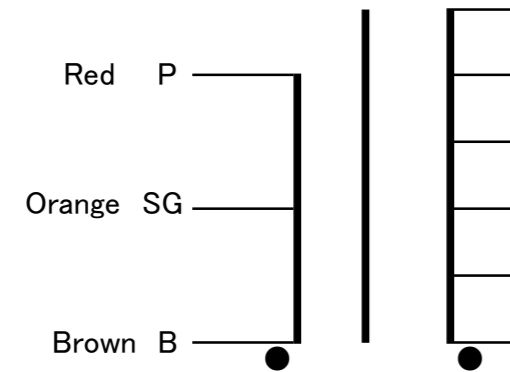

FM-6WS-H Audio Feast
 FINEMET® NANOCRYSTALLINE Core Single Ended Output Transformer

Wiring Connection

	7K	10K	14K	Pri. Zp(Ω)
Green	16			Sec.Zs(Ω)
Blue		16		
Purple	8		16	
Gray	6	8		
White	4	6	8	
Black	COM			

Output 6W(50Hz)
 Freq. Response Pri. 25-50kHz(7k-8Ω -3dB)
 Inductance 30H(100Hz)
 Pri DCR 617Ω
 Pri. max DC Current 45mA
 Max DC Voltage DC500V
 Dimension 85x57x54(H) Band Style

Email: CleanUnderwear@gmail.com
 Web: TheAudioFeast.com
 Distributed by Audio Feast (Nashville, TN, USA)
 Designed by General Ind. (Saitama, Japan)
 Mar. 2020