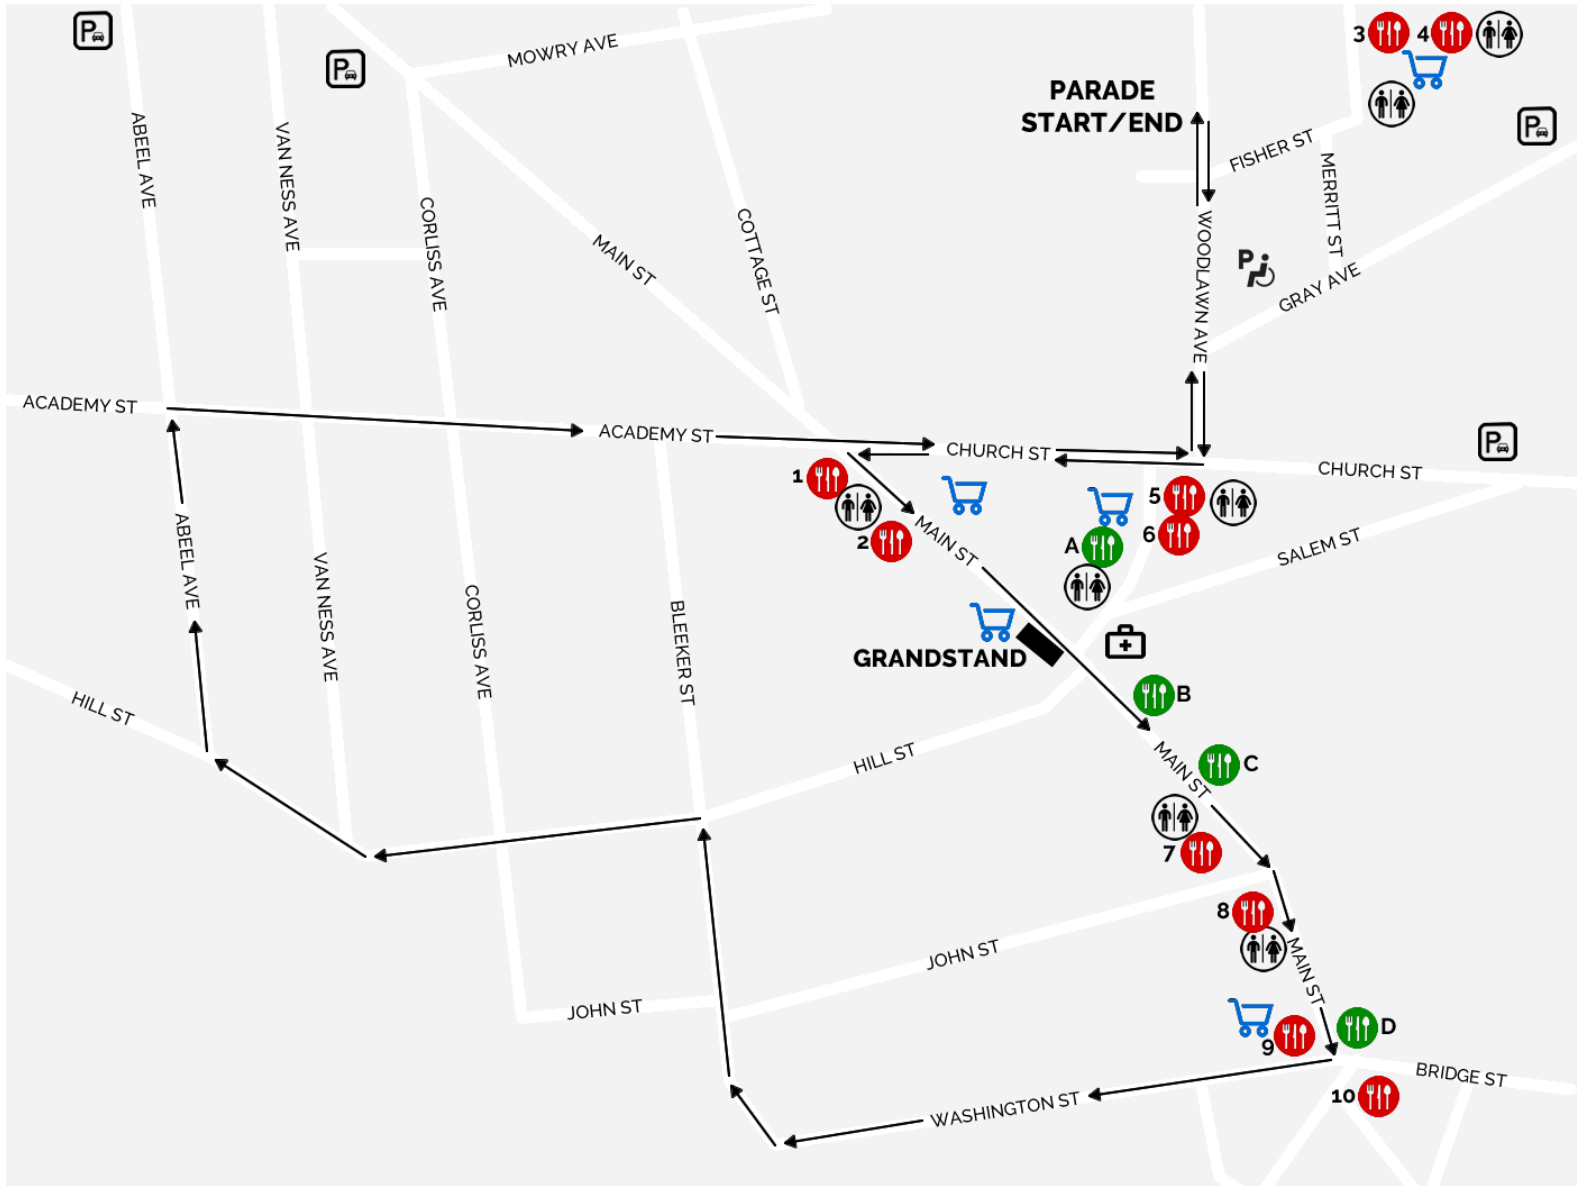

7TH ANNUAL HOLIDAY LIGHTED TRACTOR PARADE

ROUTE & SERVICES MAP

SATURDAY, NOVEMBER 23, 2019

FOOD VENDORS

- 1 – Revolution Cafe
- 2 – MacMurray & Son Fried Dough
- 3 – Curvy Girls
- 4 – Amy's Country Kitchen
- 5 – Farmer's Feed Bunk
- 6 – Adirondack Olykoeks
- 7 – Round House Bakery
- 8 – Farmer's Feed Bunk
- 9 – Moby Dick's Fish Fry
- 10 – Reggie's Veggies

VILLAGE EATERIES

- A – Village Café & Bakery
- B – Sweet Beet Bistro
- C – Wicked Wicks
- D – Argyle Brewing Company

SOUVENIRS

- Grandstand
- Park Gazebo
- Greenwich High School
- Washington Square
- Viking Fabrications (10 Main)

PARKING

EMS

RESTROOMS

HANDICAP PARKING