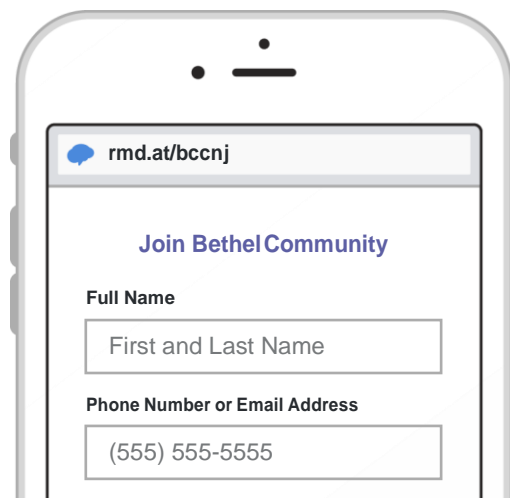

Sign up for important updates from Bethel Community Church.

Get information for **Bethel Community Church** right on your phone—not on handouts.

Pick a way to receive messages for **Bethel Community**:

A **If you have a smartphone, get push notifications.**

On your iPhone or Android phone, open your web browser and go to the following link:

rmd.at/bccnj

Follow the instructions to sign up for Remind. You'll be prompted to download the mobile app.

B **If you don't have a smartphone, get text notifications.**