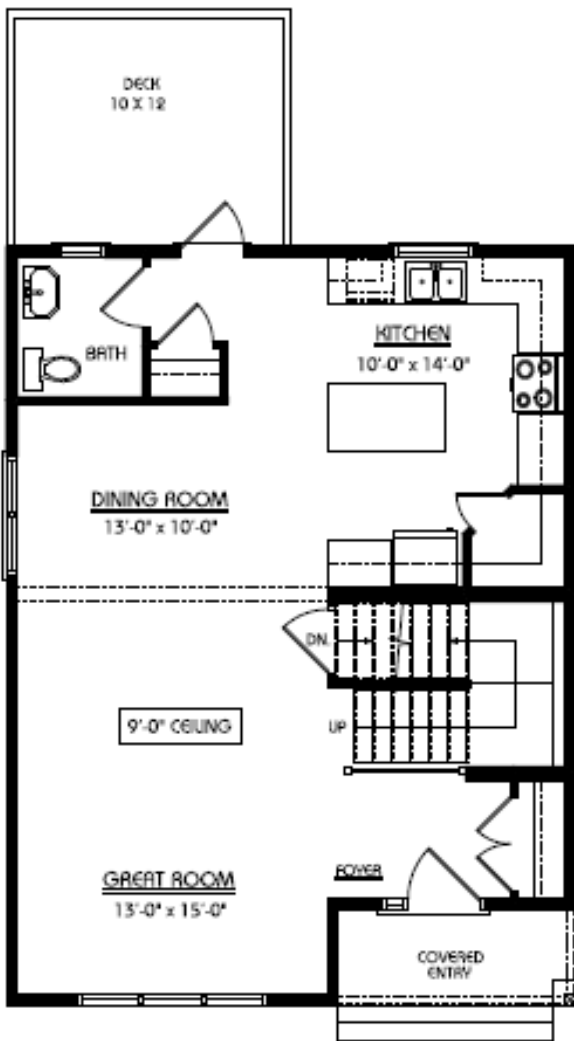

**BILLEX**  
HOMES  
"THE COMOX"

**1456 sq ft 2 - Story / 3 Bedroom 2.5 Bathroom**

**MAIN FLOOR PLAN**  
728 SQ. FT.  
1456 TOTAL SQ. FT.

**UPPER FLOOR PLAN**  
728 SQ. FT.