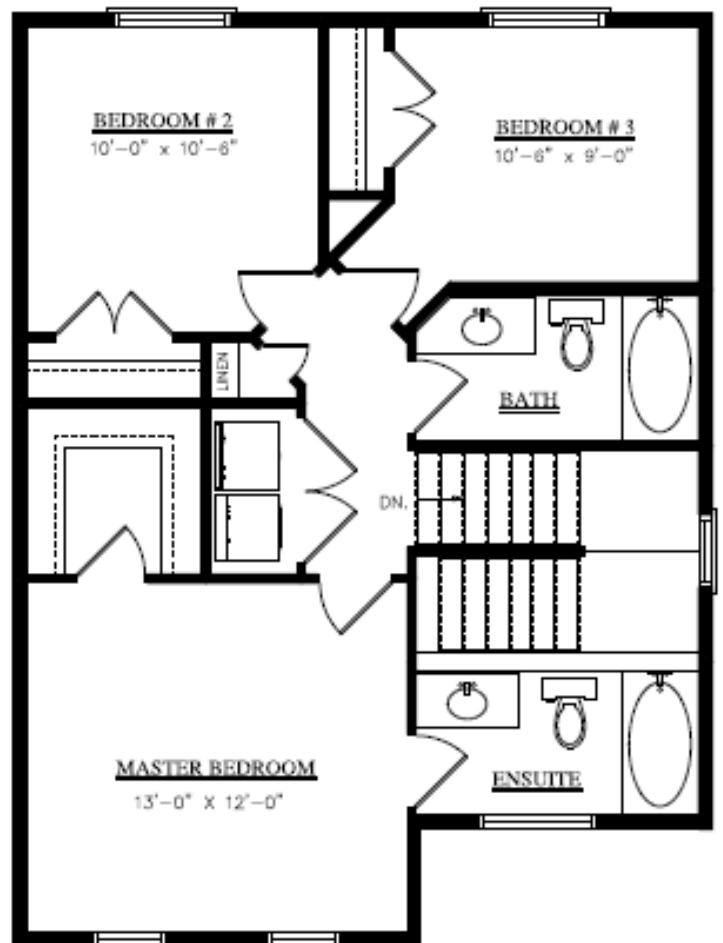

**BILLEX**  
HOMES  
"THE COMOX"

**1456 sq ft 2 - Story / 3 Bedroom 2.5 Bathroom**

**MAIN FLOOR PLAN**  
728 SQ. FT.  
1456 TOTAL SQ. FT.

**UPPER FLOOR PLAN**  
728 SQ. FT.