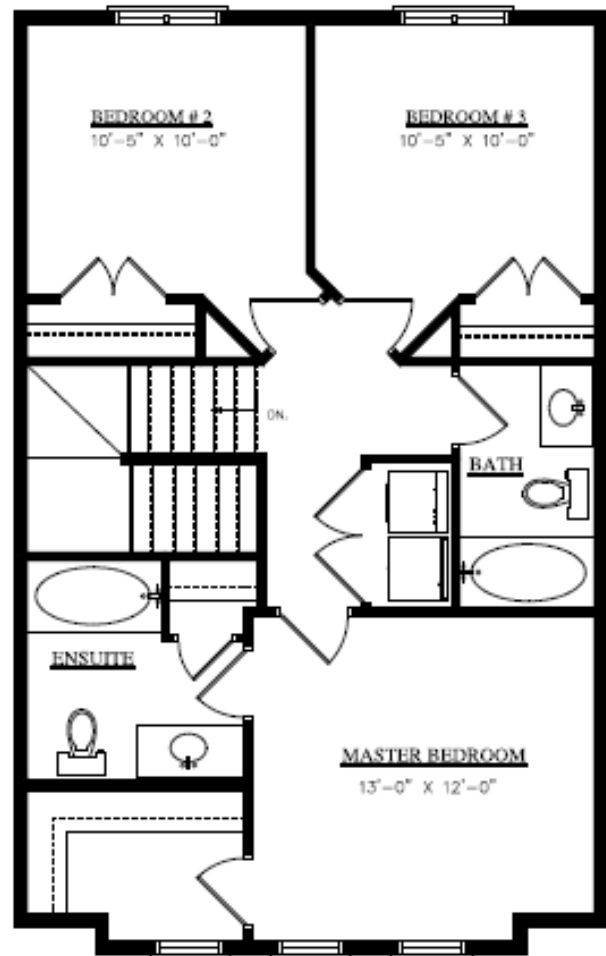

BILLEX HOMES "THE CRESTON"

1479 sq ft 2 - Story / 3 Bedrooms 2.5 Bathrooms

MAIN FLOOR PLAN

715 SQ. FT.
1479 TOTAL SQ. FT.

UPPER FLOOR PLAN

764 SQ. FT.

Images and measurements may not actually be as shown