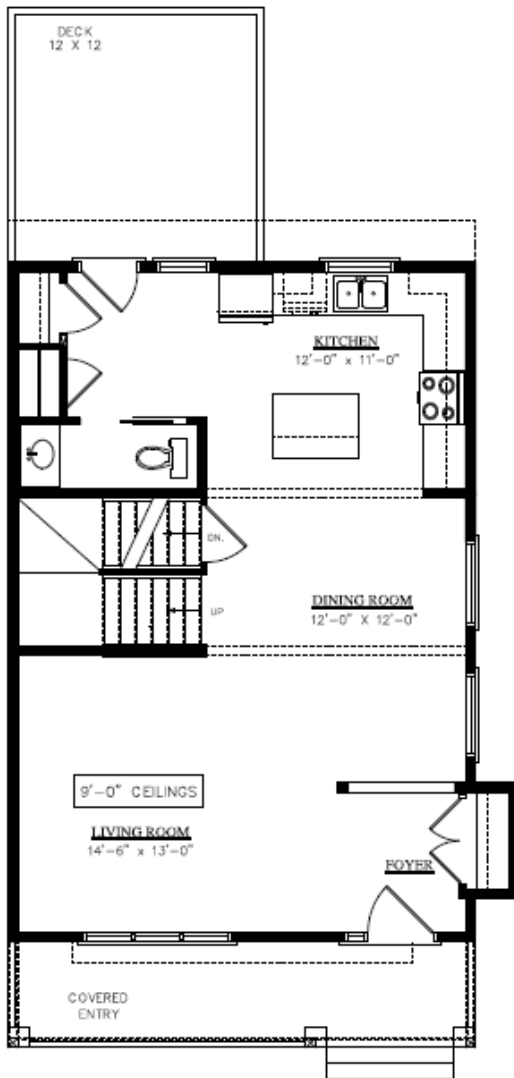

BILLEX HOMES "THE CRESTON"

1479 sq ft 2 - Story / 3 Bedrooms 2.5 Bathrooms

MAIN FLOOR PLAN

715 SQ. FT.
1479 TOTAL SQ. FT.

UPPER FLOOR PLAN

764 SQ. FT.

Images and measurements may not actually be as shown