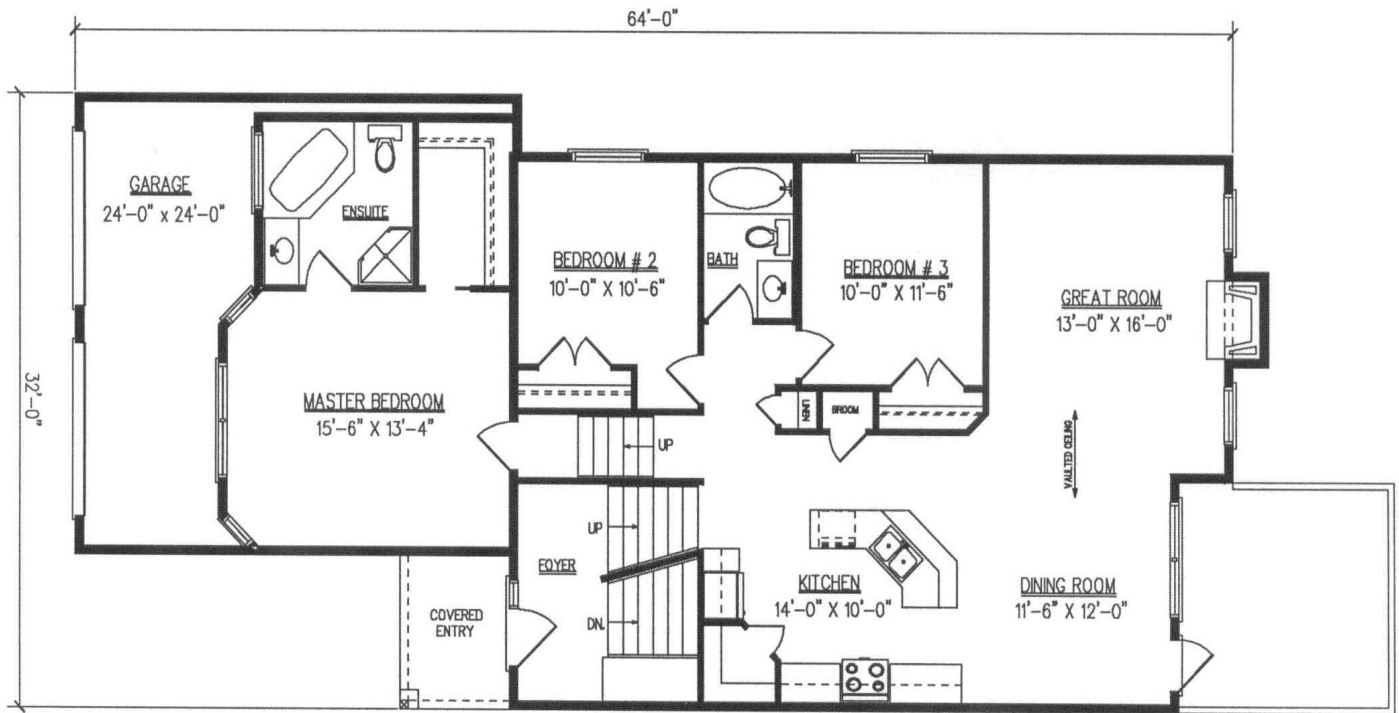

BILLEX HOMES "THE GLENORA"

1472 sq ft Mod. Bi-Level / 3 Bedrooms 2 Bathrooms

FLOOR PLAN
1472 SQ. FT.

Images and measurements may not actually be as shown