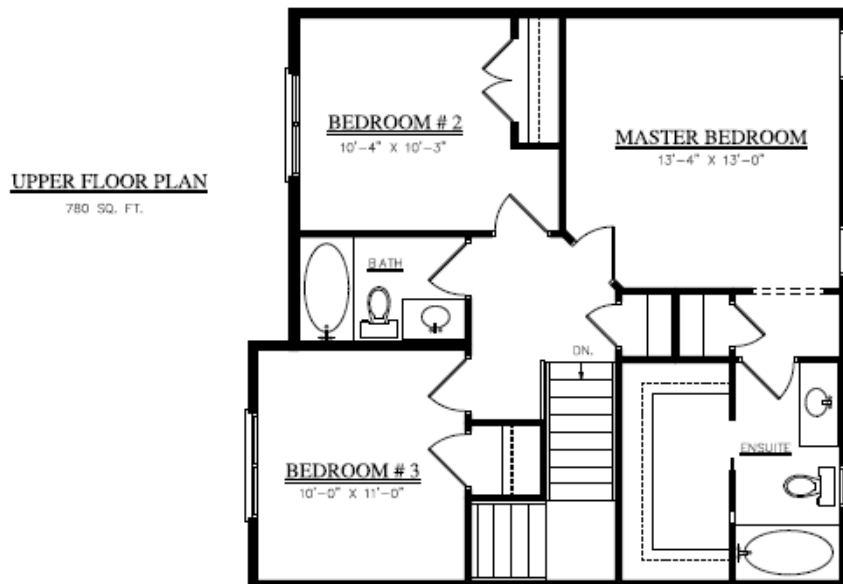

# BILLEX HOMES "THE KASLO"

**1534 sq ft 2 - Story / 3 Bedrooms 2.5 Bathrooms**

Images and measurements may not actually be as shown