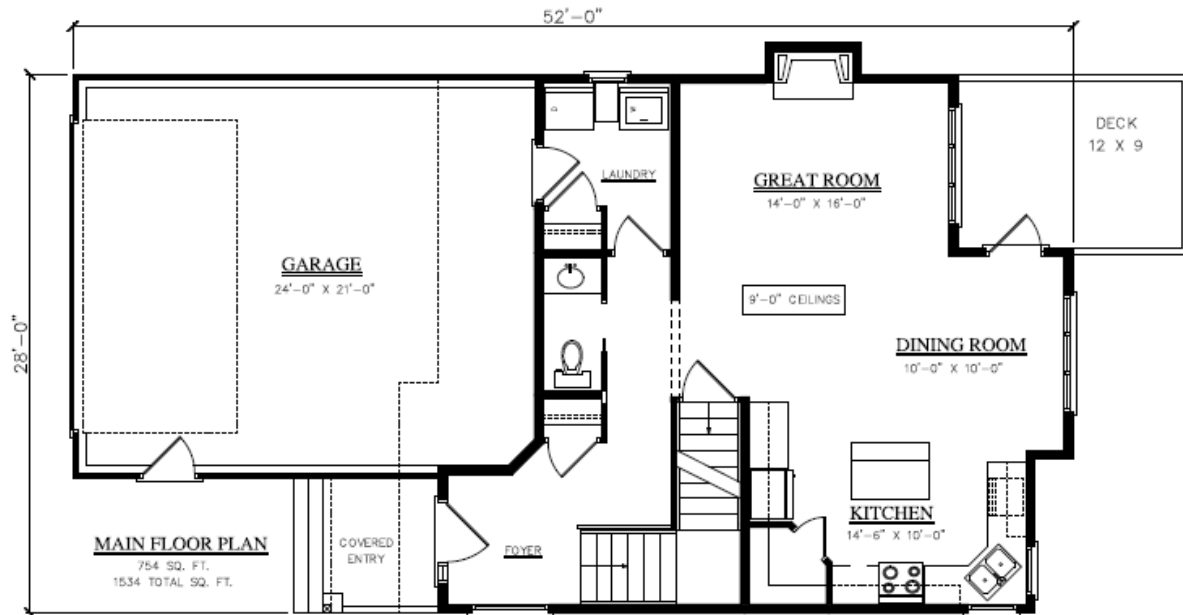

# BILLEX HOMES "THE KASLO"

**1534 sq ft 2 - Story / 3 Bedrooms 2.5 Bathrooms**

Images and measurements may not actually be as shown