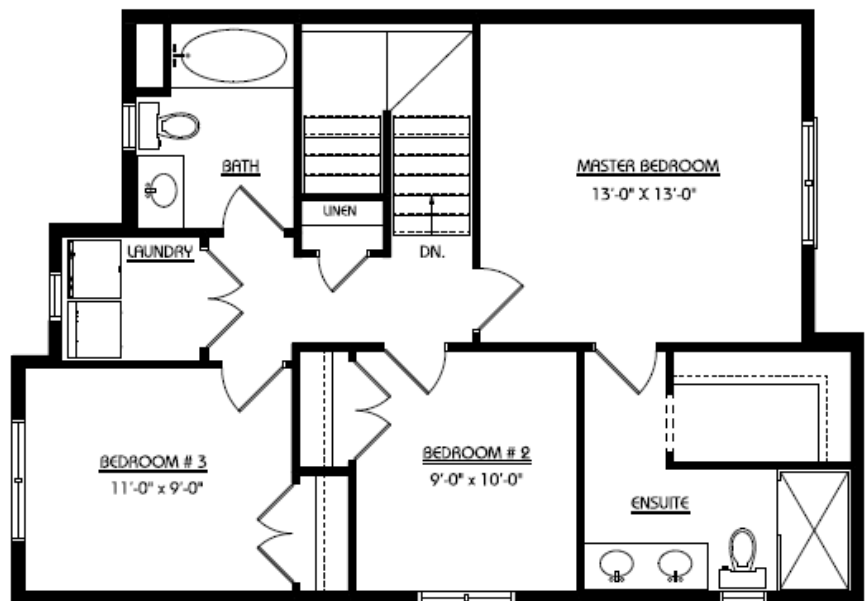

**BILLEX**  
HOMES

**"THE KERSLEY"**

**1448 sq ft 2 - Story / 3 Bedrooms 2.5 Bathrooms**

**UPPER FLOOR PLAN**  
754 SQ FT

Images and measurements may not actually be as shown