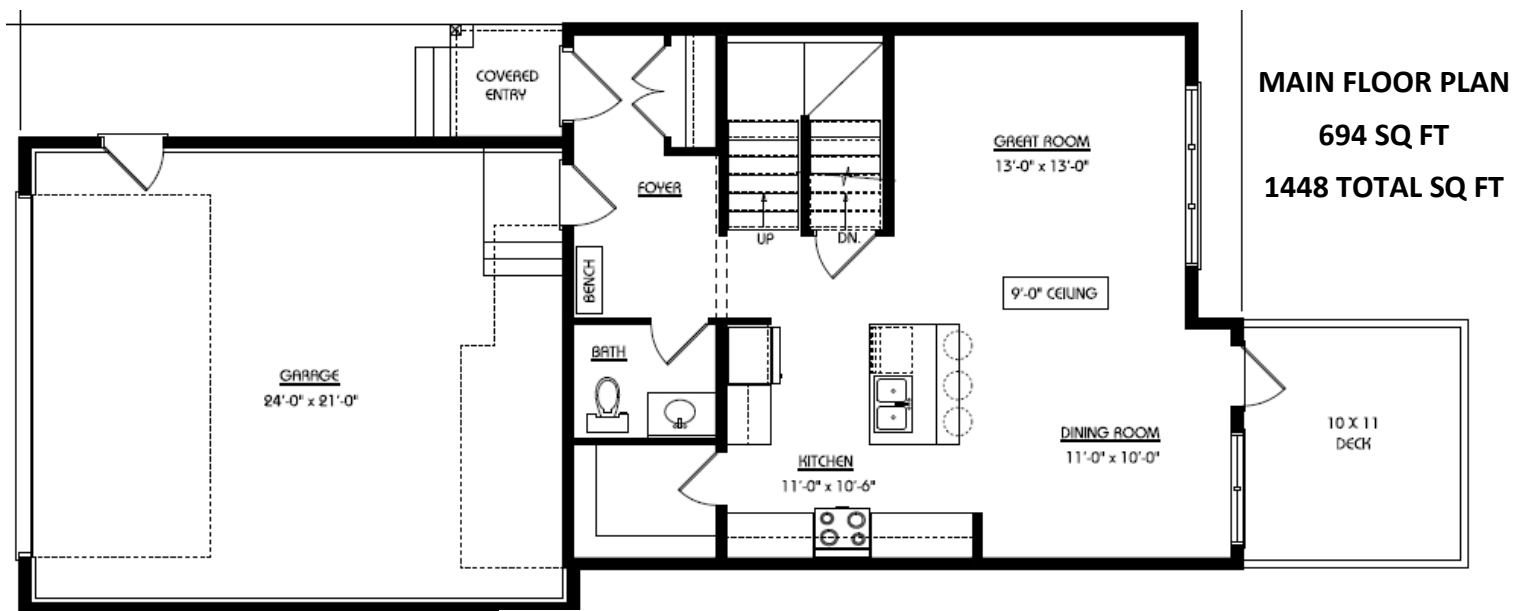

**BILLEX**  
HOMES

**"THE KERSLEY"**

**1448 sq ft 2 - Story / 3 Bedrooms 2.5 Bathrooms**

**UPPER FLOOR PLAN**  
754 SQ FT

Images and measurements may not actually be as shown