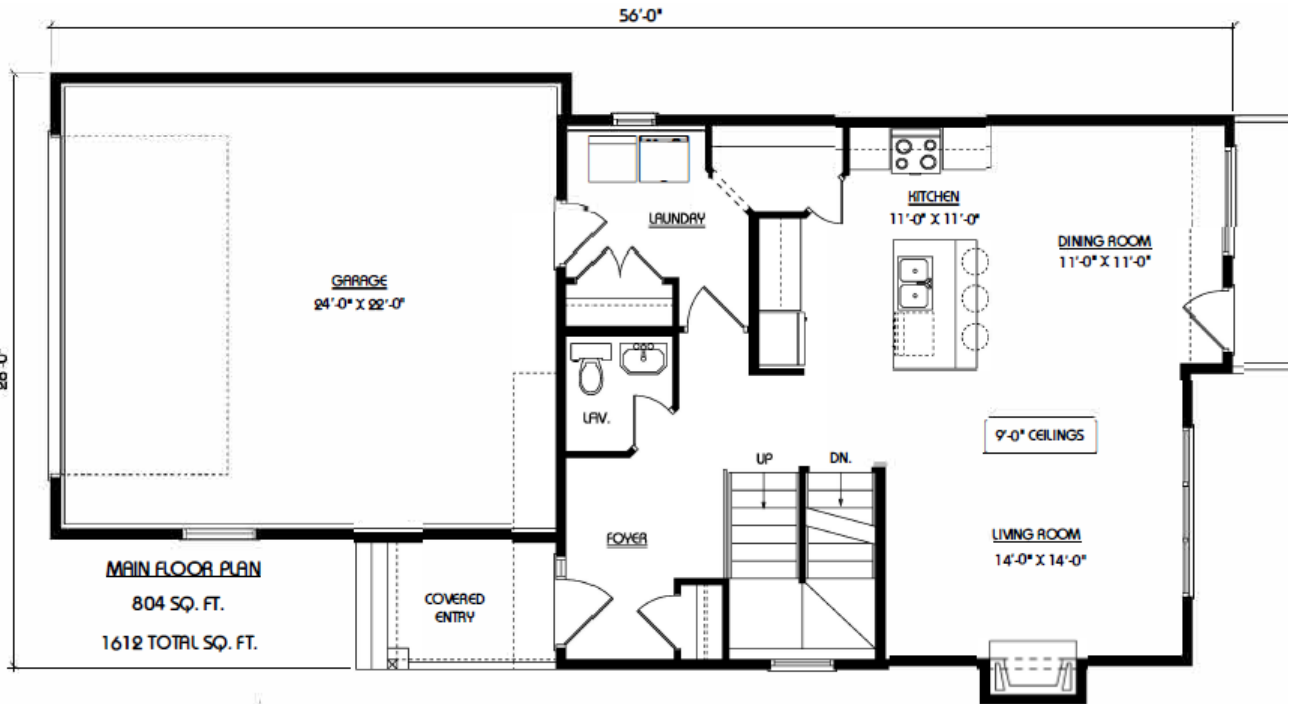

BILLEX HOMES "THE ROYSTON"

1612 sq ft 2-Story 3 Bedroom 2.5 Bathroom

Images and measurements may not actually be as shown