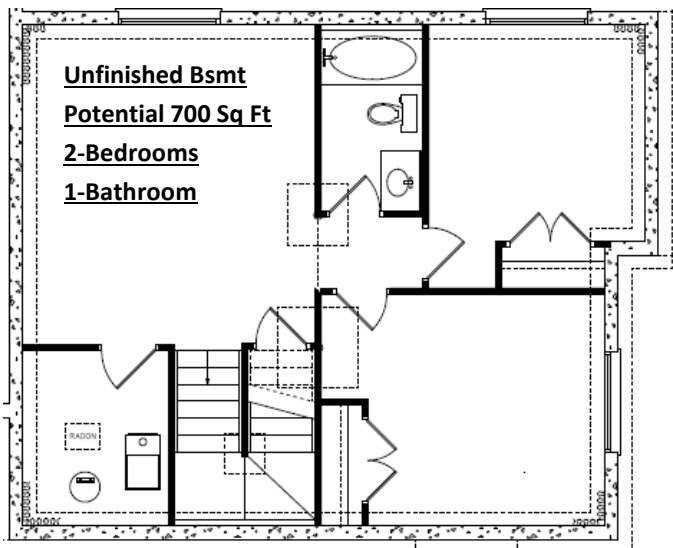

BILLEX HOMES "THE ROYSTON"

1612 sq ft 2-Story 3 Bedroom 2.5 Bathroom

Images and measurements may not actually be as shown