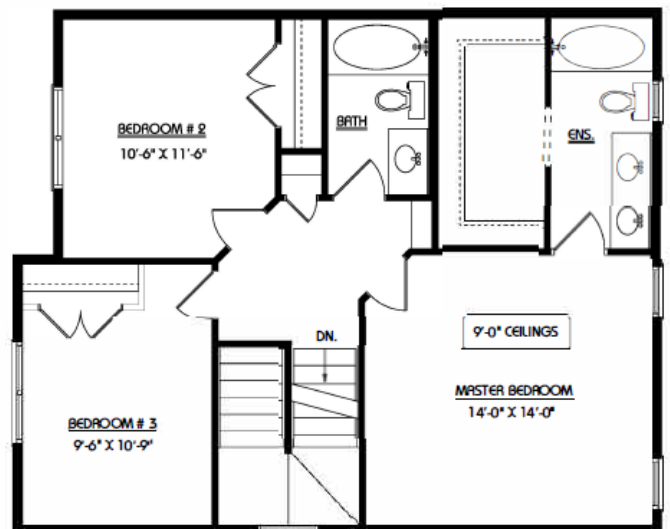

BILLEX HOMES "THE ROYSTON"

1612 sq ft 2-Story 3 Bedroom 2.5 Bathroom

Images and measurements may not actually be as shown