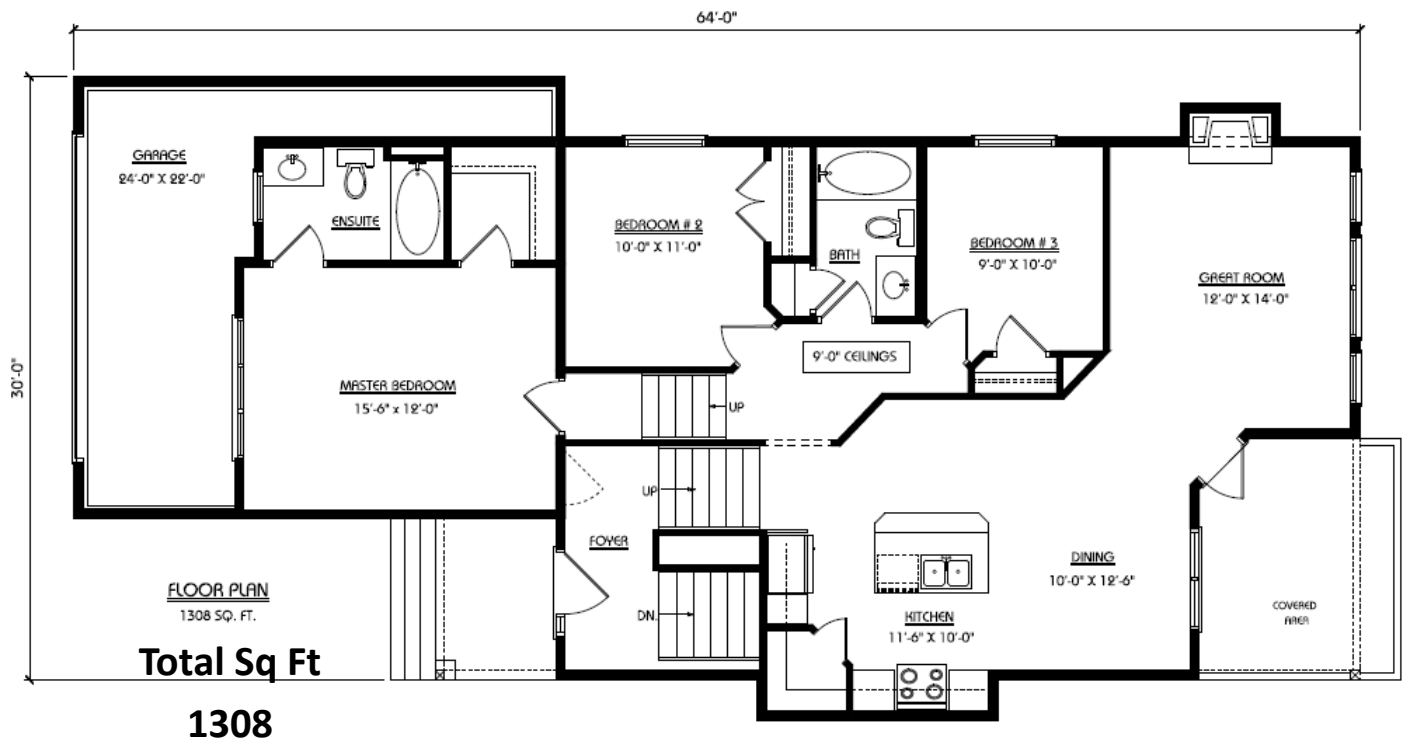

BILLEX
HOMES

"THE SILVERTON"

**1308 sq ft Modified Bi-Level with 3 Bedrooms 2 Bath
Covered Rear Deck / 22' x 24' Attached Garage**

Images and measurements may not actually be as shown