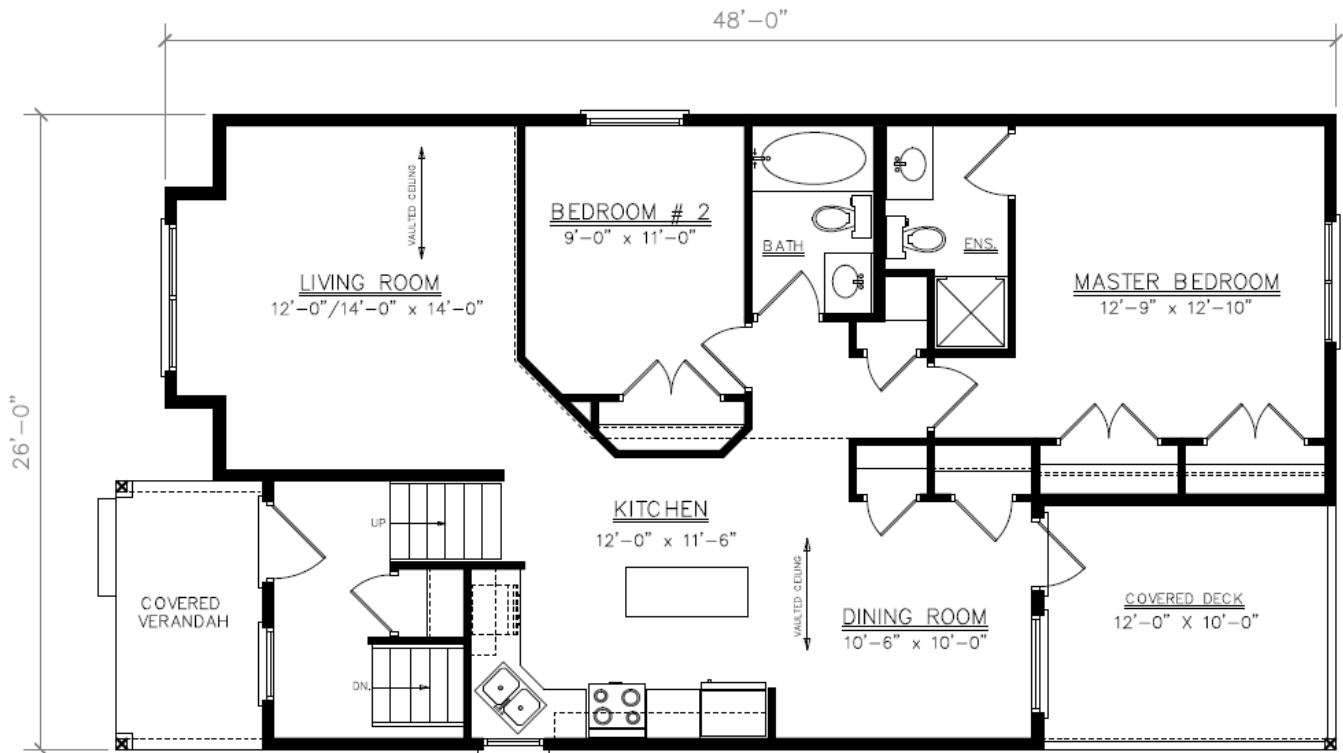

BILLEX
HOMES
"THE BALFOUR II"

1072 sq ft Bi-Level / 2 Bedrooms 2 Bathrooms

FLOOR PLAN
1072 SQ. FT.

Images and measurements may not actually be as shown