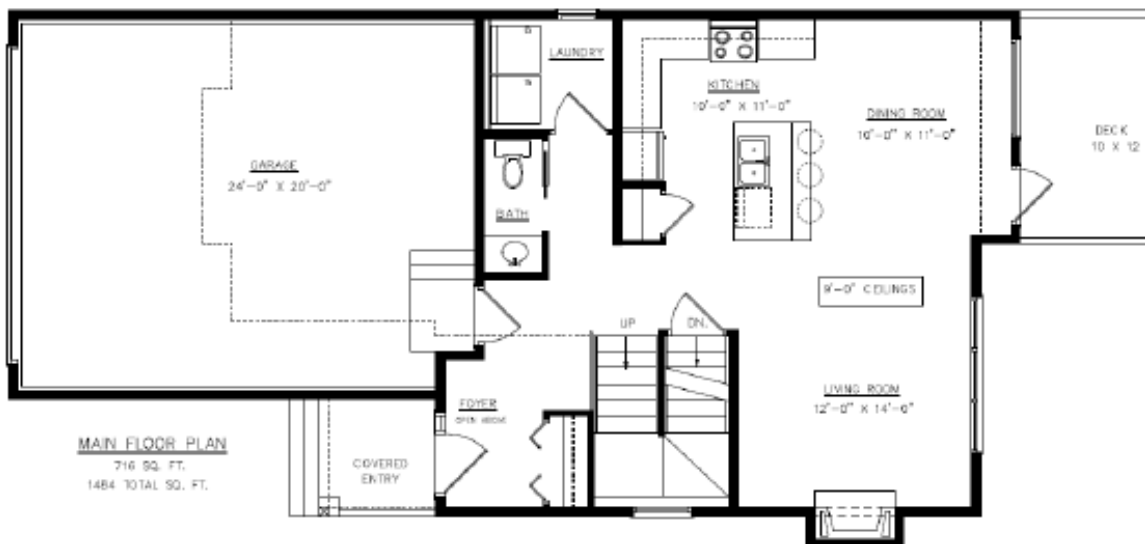

BILLEX HOMES "THE MANNING"

1484 sq ft 2 - Story / 3 Bedrooms 2.5 Bathrooms

Images and measurements may not actually be as shown