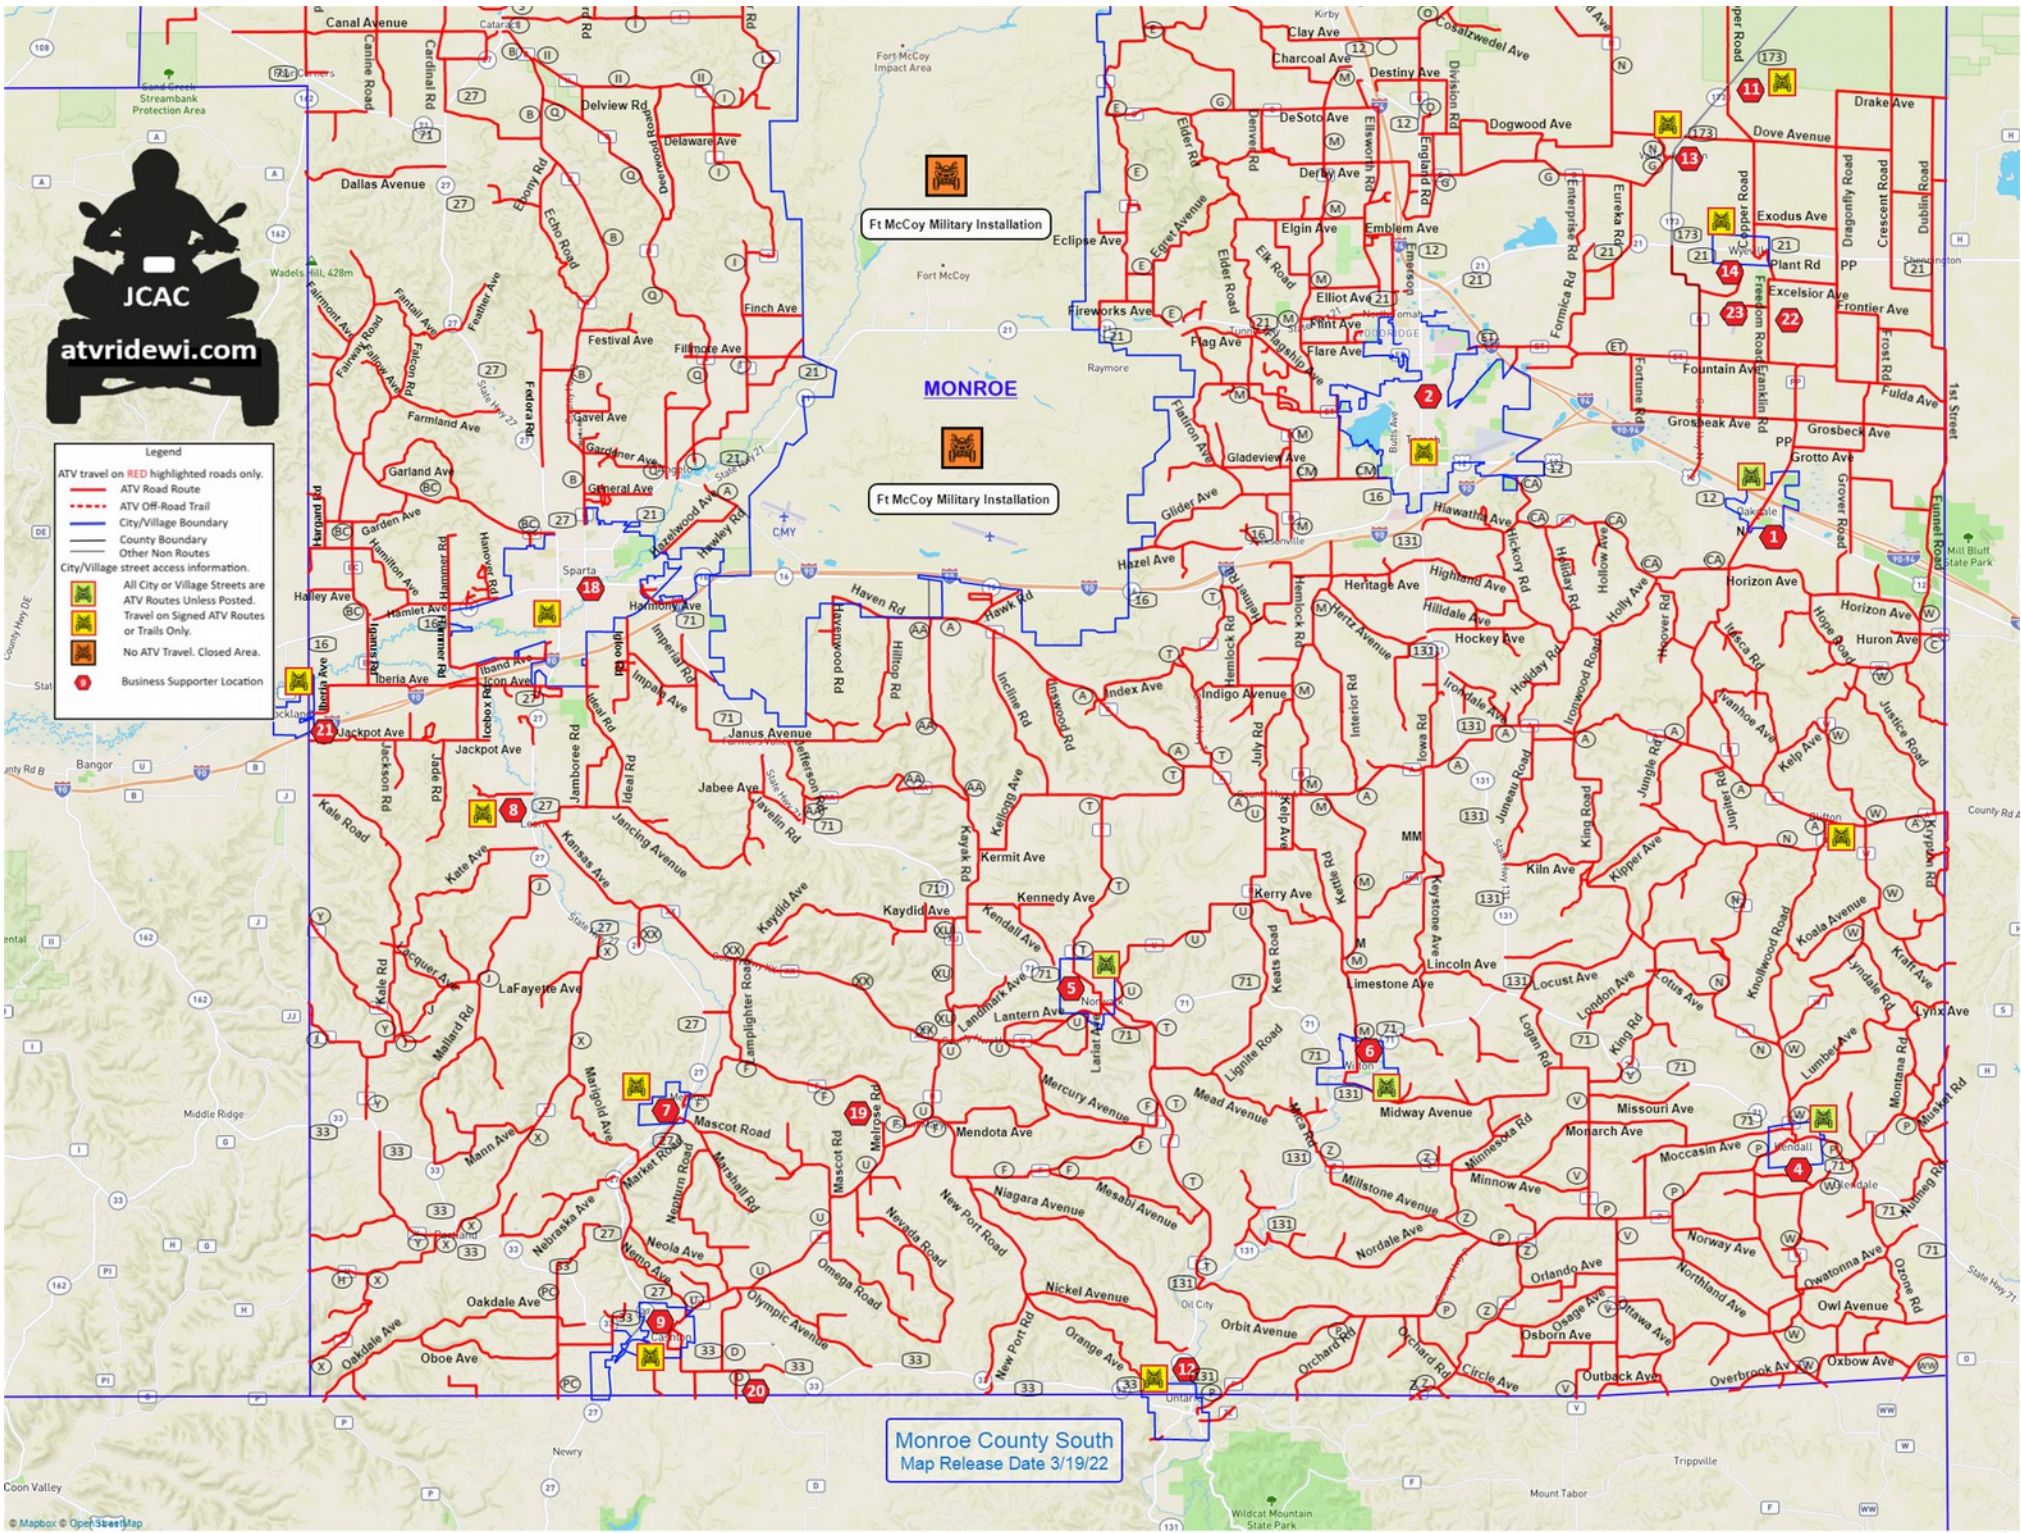

Monroe County - North  
Map Release Date 3/19/22

- Legend
- ATV travel on RED highlighted roads only.
  - ATV Road Route
  - ATV Off-Road Trail
  - City/Village Boundary
  - County Boundary
  - Other Non Routes
- City/Village street access information.
- All City or Village Streets are ATV Routes Unless Posted. Travel on Signed ATV Routes or Trails Only.
  - No ATV Travel. Closed Area.
  - Business Supporter Location

- Legend
- ATV travel on RED highlighted roads only.
  - ATV Road Route
  - ATV Off-Road Trail
  - City/Village Boundary
  - County Boundary
  - Other Non Routes
  - City/Village street access information.
  - All City or Village Streets are ATV Routes Unless Posted.
  - Travel on Signed ATV Routes or Trails Only.
  - No ATV Travel. Closed Area.
  - Business Supporter Location

Monroe County South  
Map Release Date 3/19/22

# Monroe County