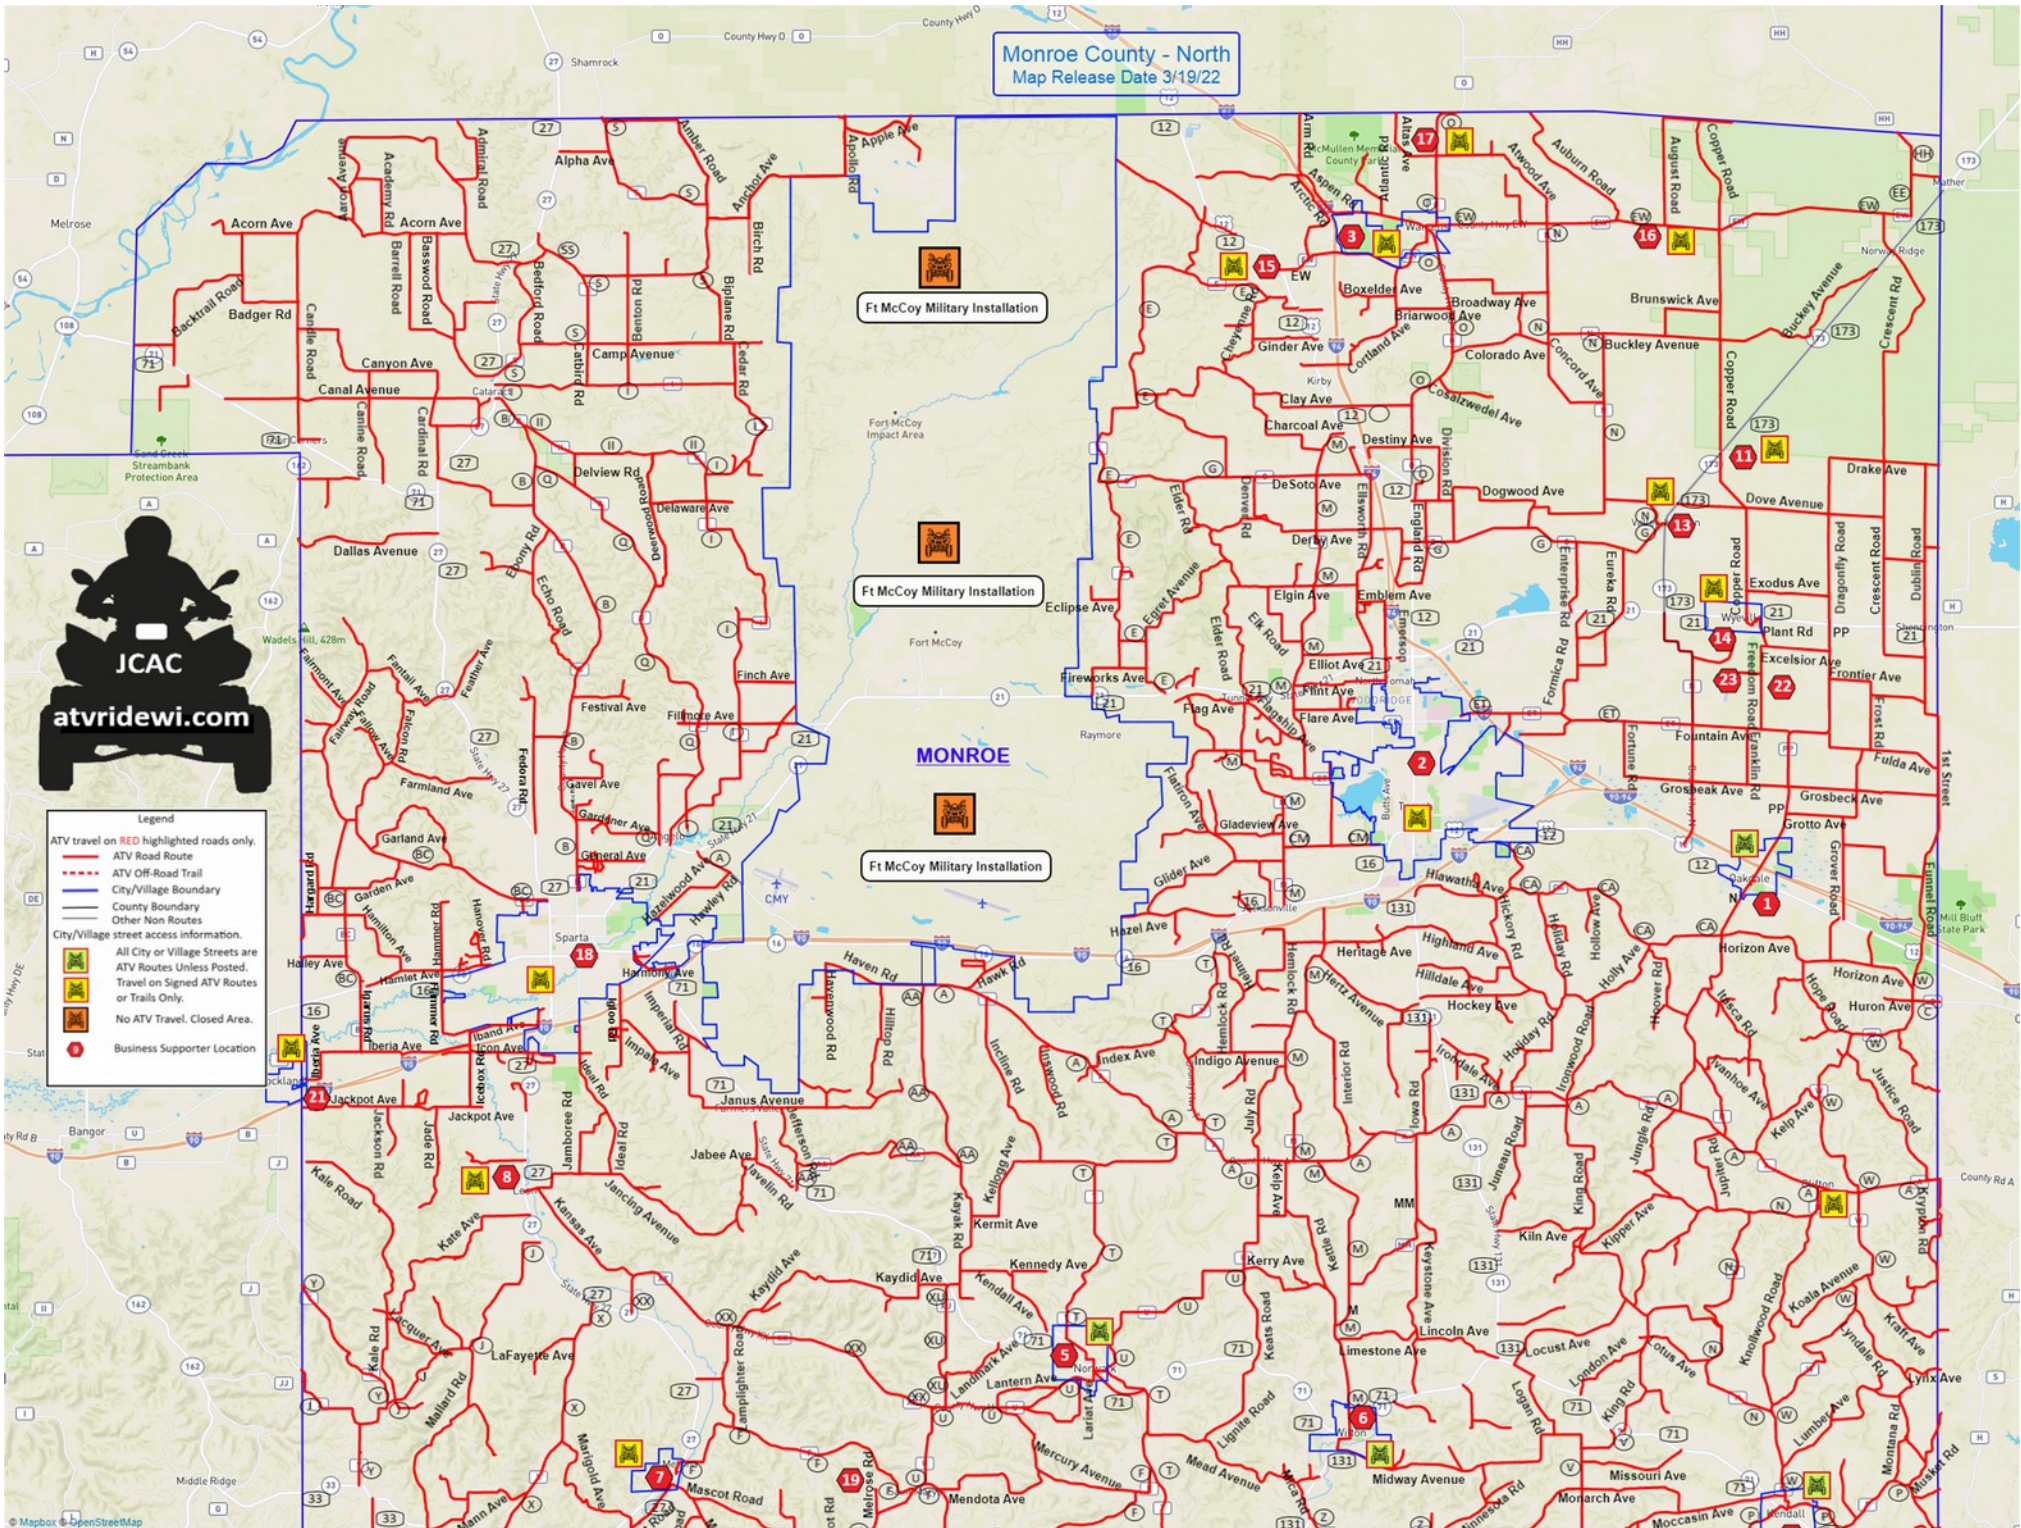

Monroe County - North  
Map Release Date 3/19/22

- Legend
- ATV travel on RED highlighted roads only.
  - ATV Road Route
  - ATV Off-Road Trail
  - City/Village Boundary
  - County Boundary
  - Other Non Routes
- City/Village street access information.
- All City or Village Streets are ATV Routes Unless Posted. Travel on Signed ATV Routes or Trails Only.
  - No ATV Travel. Closed Area.
  - Business Supporter Location

- Legend
- ATV travel on RED highlighted roads only.
  - ATV Road Route
  - ATV Off-Road Trail
  - City/Village Boundary
  - County Boundary
  - Other Non Routes
  - City/Village street access information.
  - All City or Village Streets are ATV Routes Unless Posted.
  - Travel on Signed ATV Routes or Trails Only.
  - No ATV Travel. Closed Area.
  - Business Supporter Location

Monroe County South  
Map Release Date 3/19/22

# Monroe County